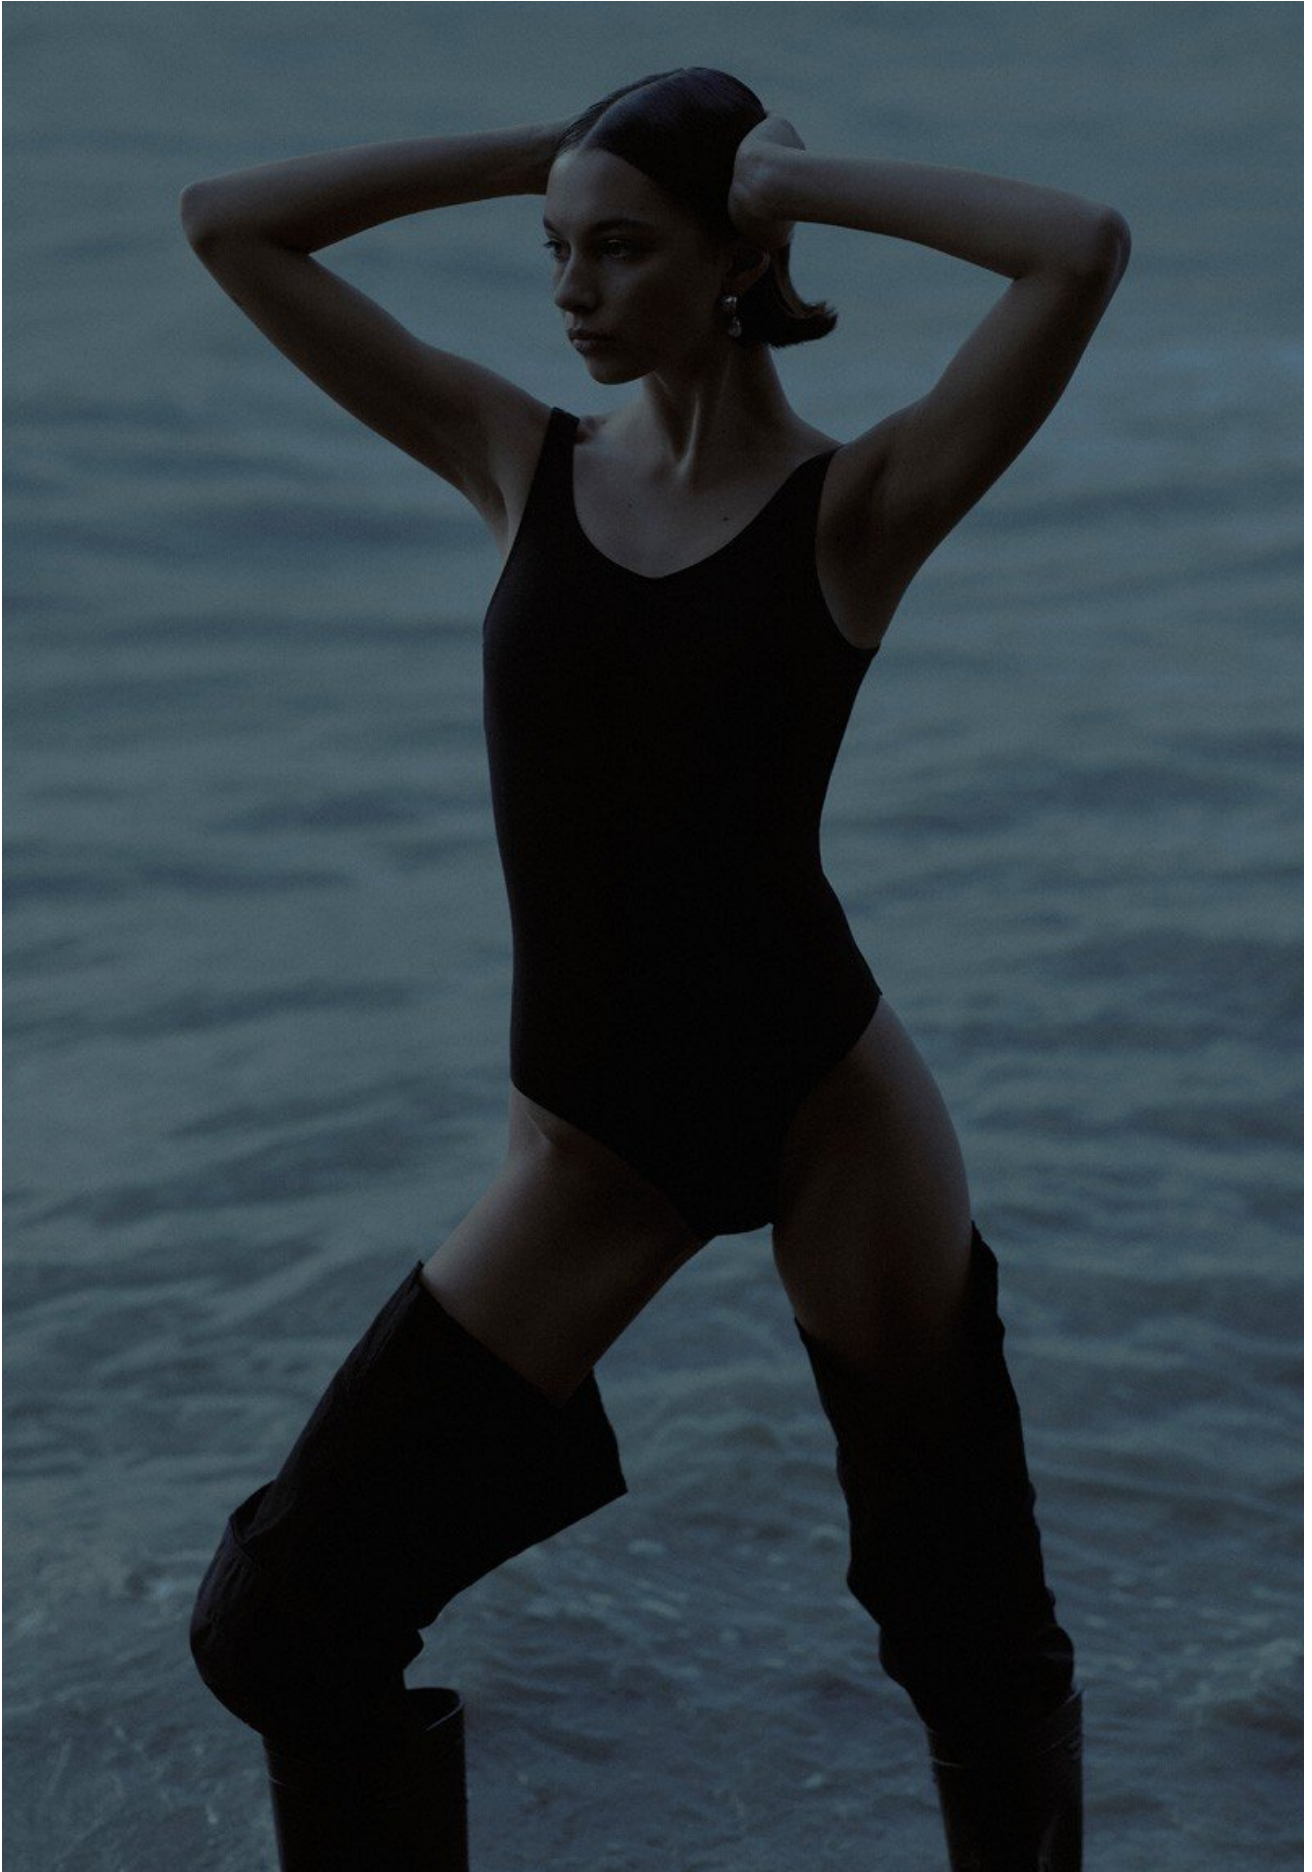

ALIDA

HEIGHT 176 / 5'9.5" | BUST 81 / 32 / B | WAIST 63 / 24.5 | HIPS 88 / 34.5" | HAIR BROWN | EYES BROWN
DRESS 8 | SHOES 7 AU / 38 EU

kult
AUSTRALIA