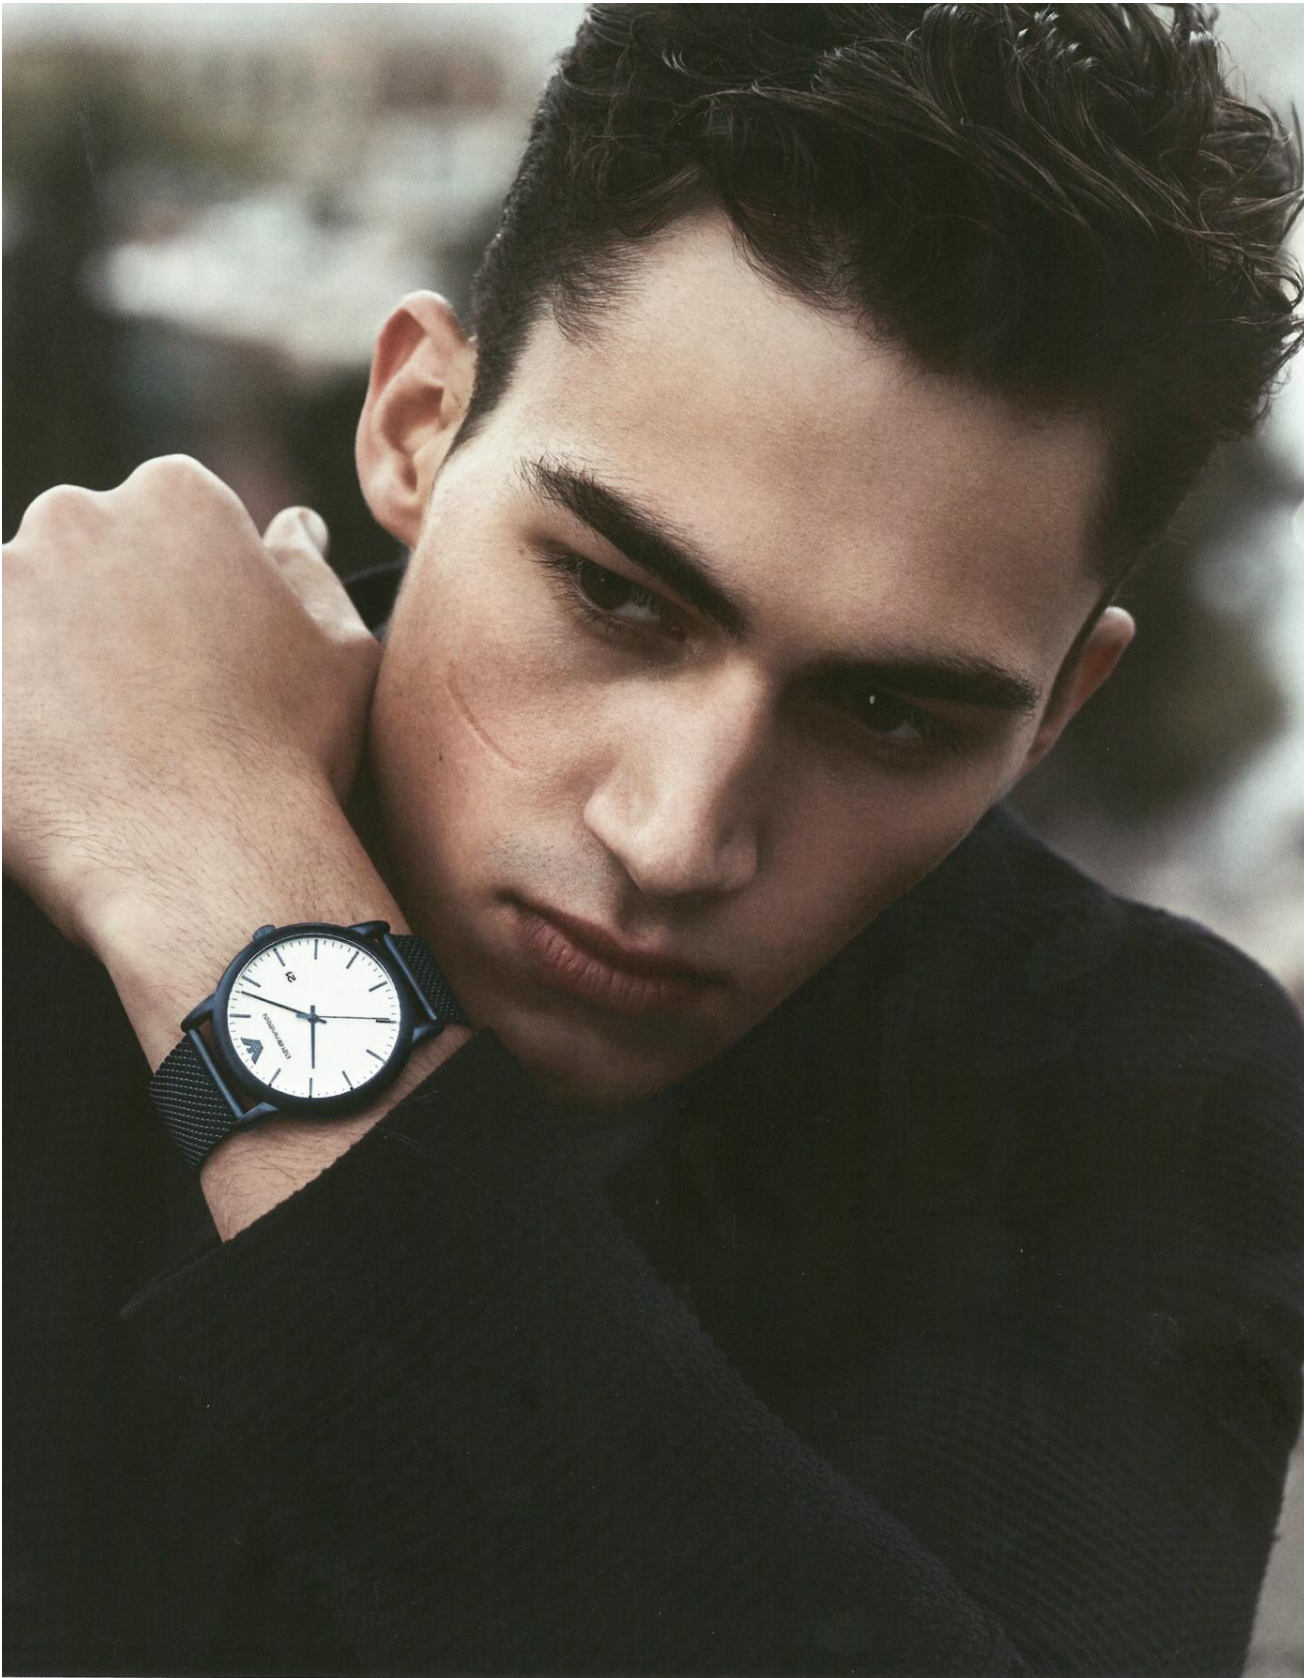

ALESSIO POZZI

EMPORIO ARMANI

HEIGHT 188 / 6'2" | CHEST 97 / 38 | WAIST 80 / 31.5 | HAIR BROWN | EYES BROWN | SHOES 44.5 / 10.5
SUIT 50 / 40 | COLLAR 38 / 15

kult
AUSTRALIA