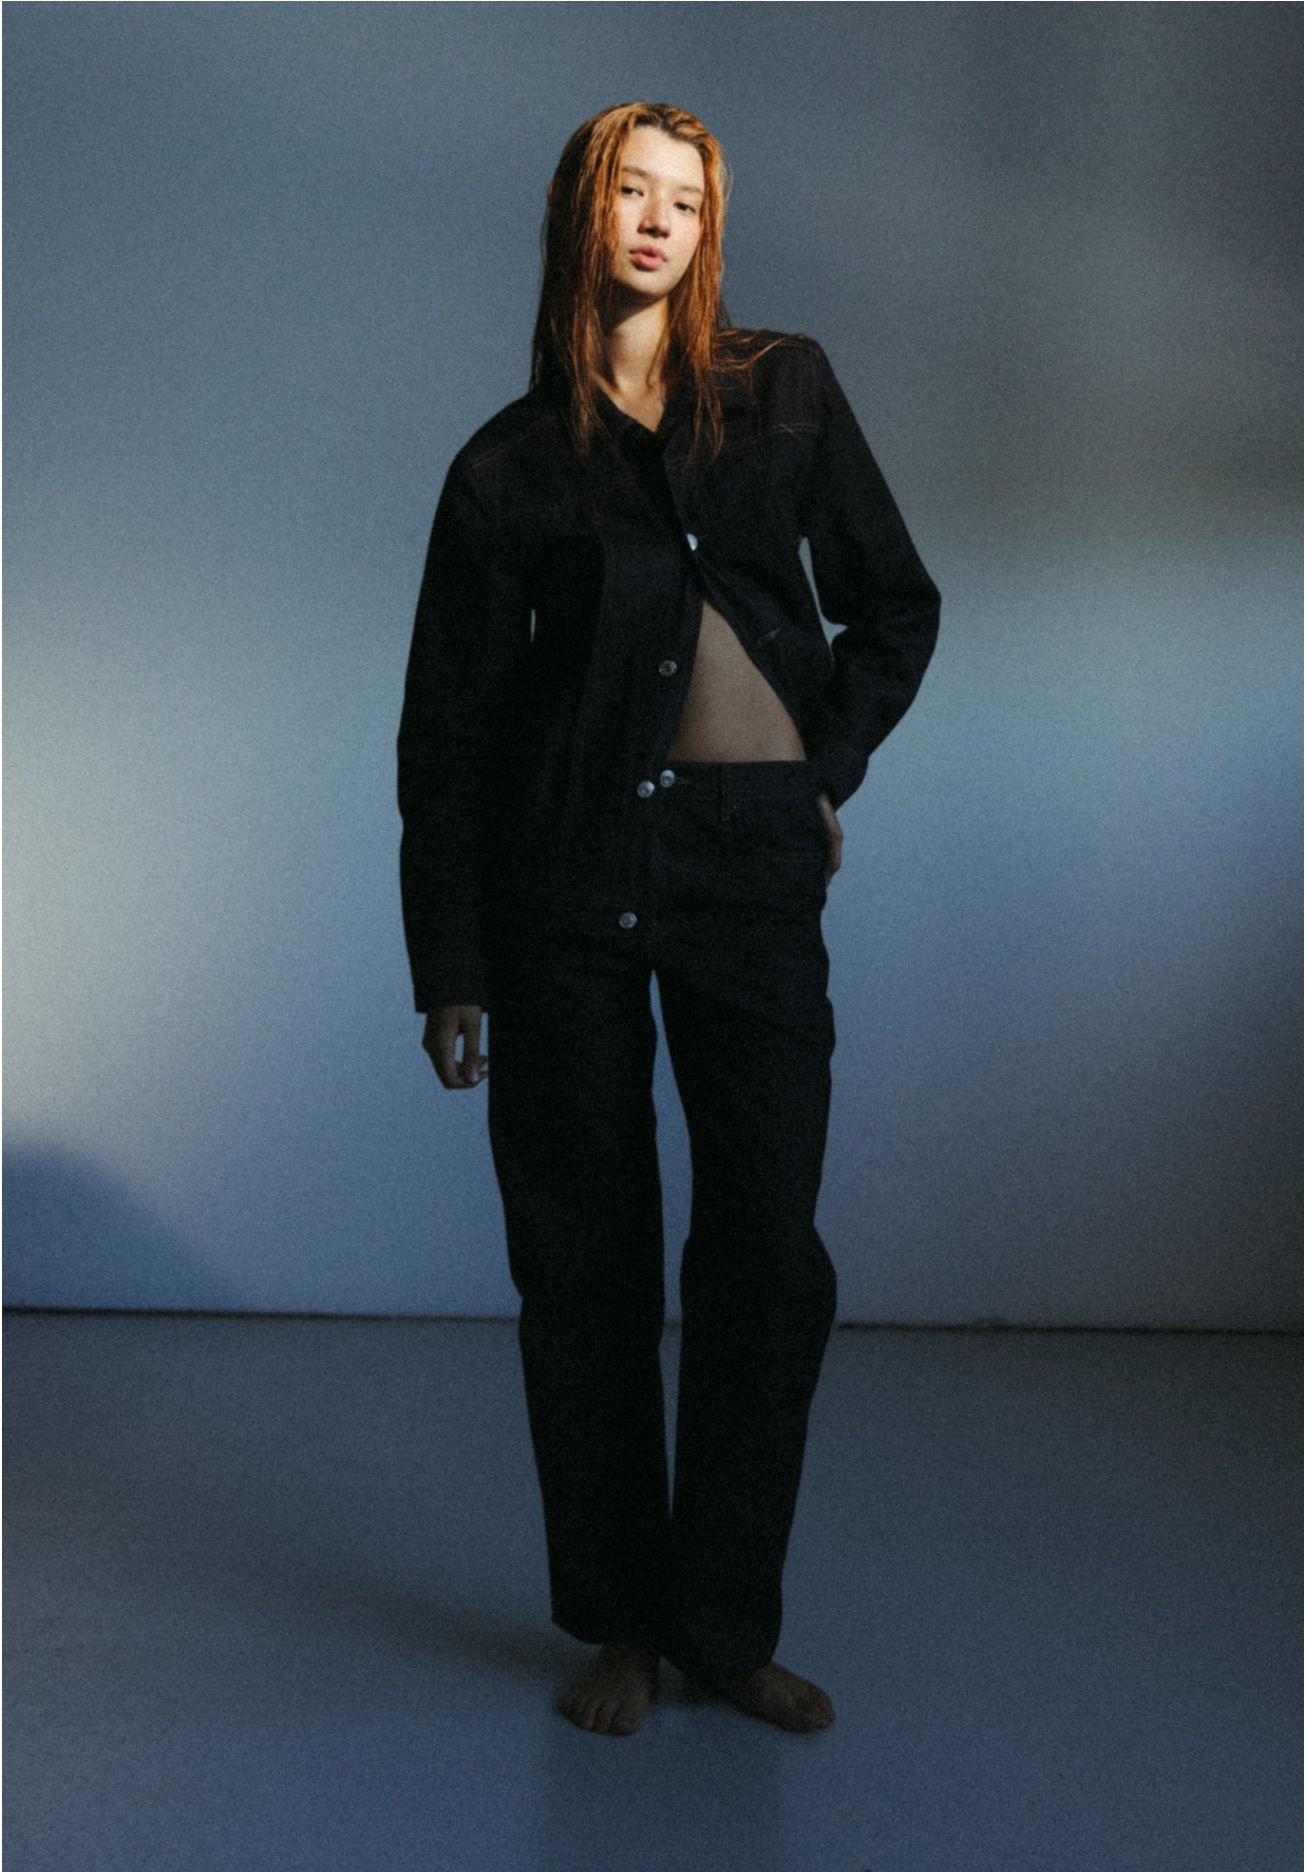

PENNY CAPP

HEIGHT 178 / 5'10" | BUST 80 / 31,5 / C | WAIST 61 / 24 | HIPS 88 / 34.5" | HAIR RED | EYES BROWN

DRESS 6 | SHOES 10 AU / 41 EU

kult
AUSTRALIA