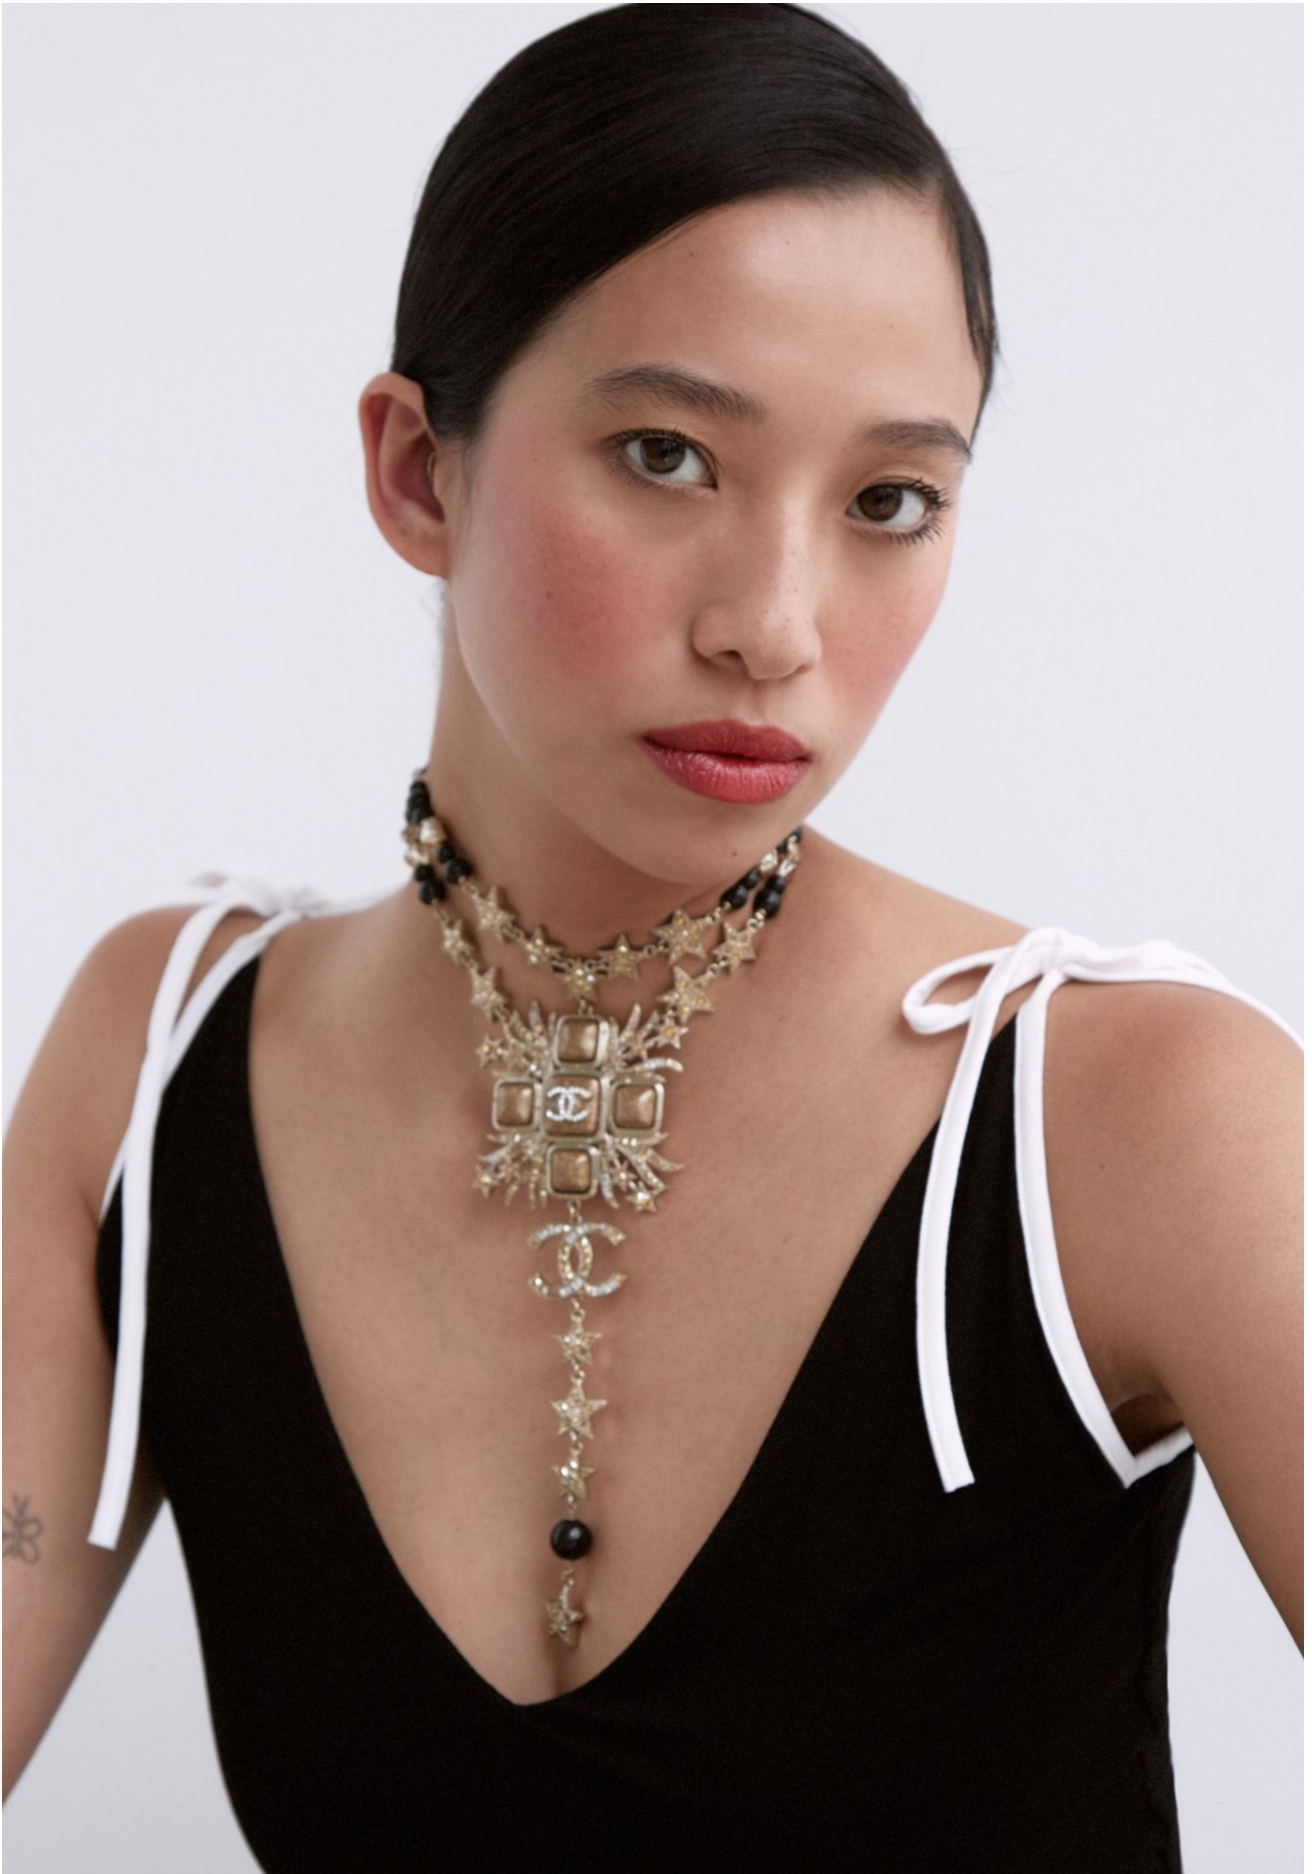

RAINY

HEIGHT 176 / 5'9.5" | BUST 81 / 32 / C | WAIST 64 / 25 | HIPS 88 / 34.5" | EYES BROWN | DRESS 8 | SHOES 8 AU / 39 EU

kult
AUSTRALIA

RAINY

HEIGHT 176 / 5'9.5" | BUST 81 / 32 / C | WAIST 64 / 25 | HIPS 88 / 34.5" | EYES BROWN | DRESS 8 | SHOES 8 AU / 39 EU