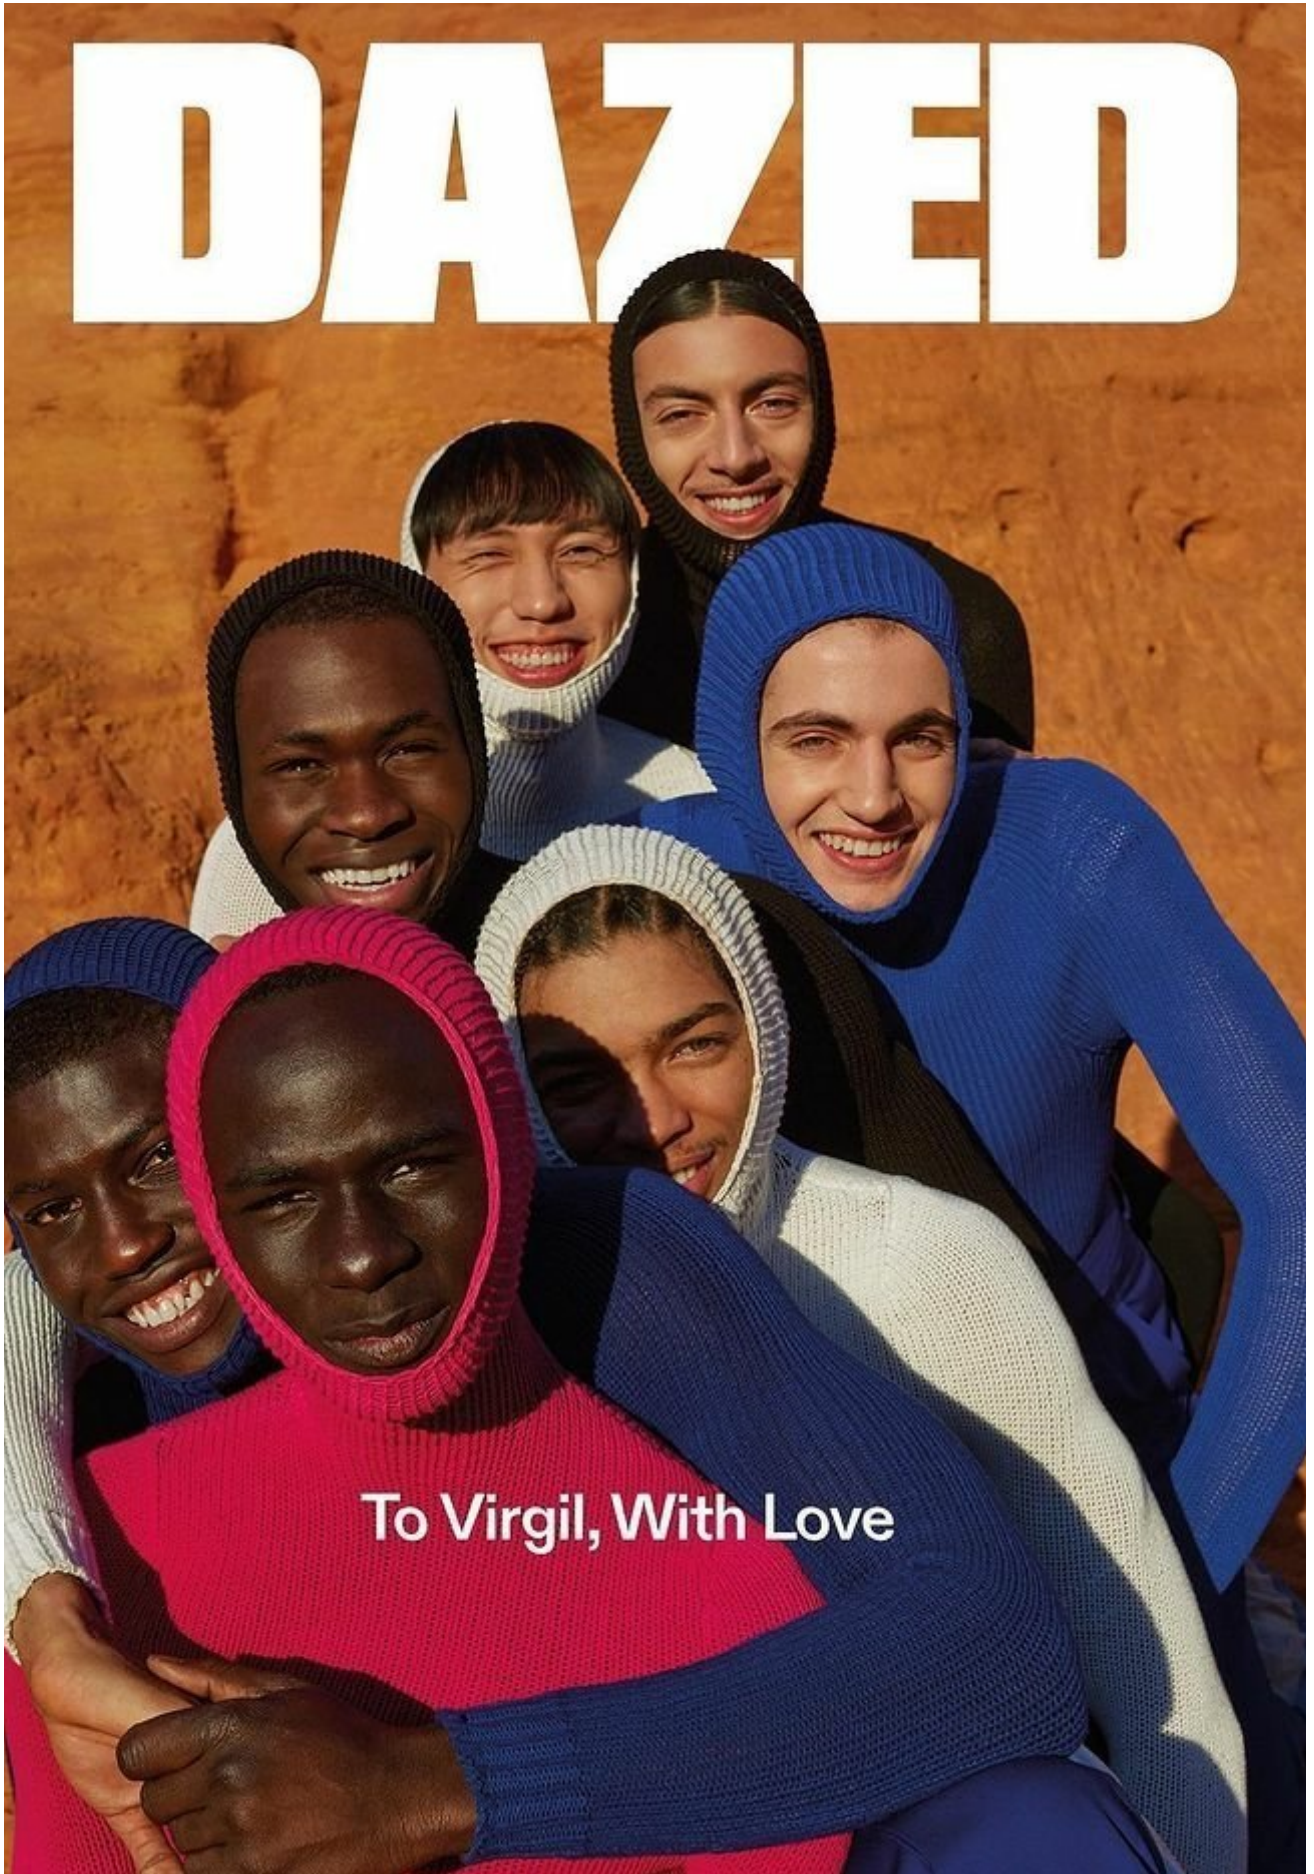

kult
AUSTRALIA

OMARI PHIPPS

DAZZED

To Virgil, With Love

HEIGHT 184 / 6'0.5" | CHEST 96 / 38 | WAIST 79 / 31 | HAIR LIGHT BROWN | EYES GREEN | SHOES 43 / 9.5-10
SUIT 48 / 38 | COLLAR 38 / 15

kult
AUSTRALIA

OMARI PHIPPS