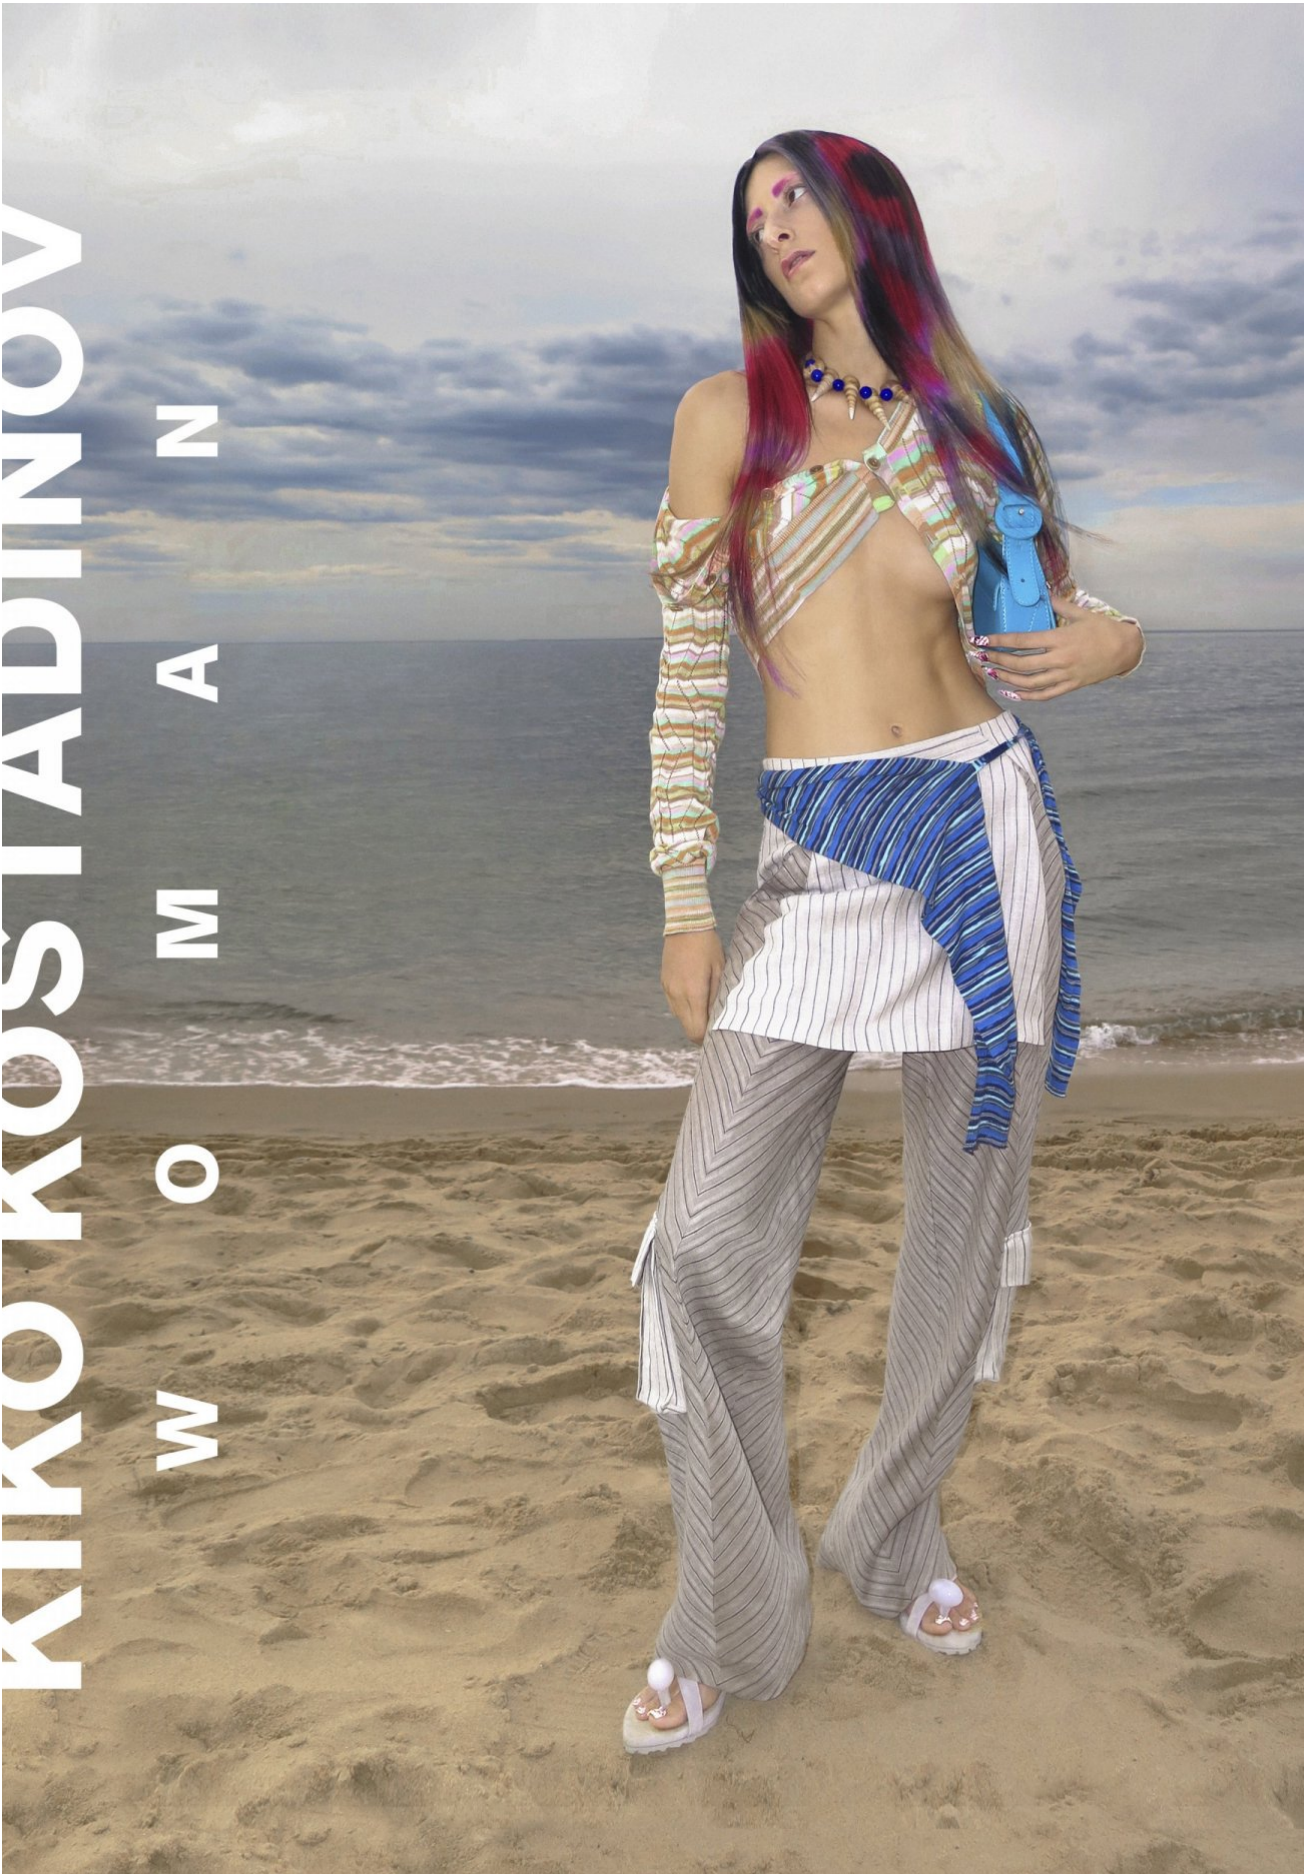

OLYMPIA CHRISTOU

KIKO KOSIADINOV

W O M A N

HEIGHT 175 / 5'9" | BUST 81 / 32 / A | WAIST 64 / 25 | HIPS 88 / 34.5" | HAIR DARK BROWN | EYES BROWN
DRESS 6 | SHOES 8 AU / 39 EU

kult
AUSTRALIA