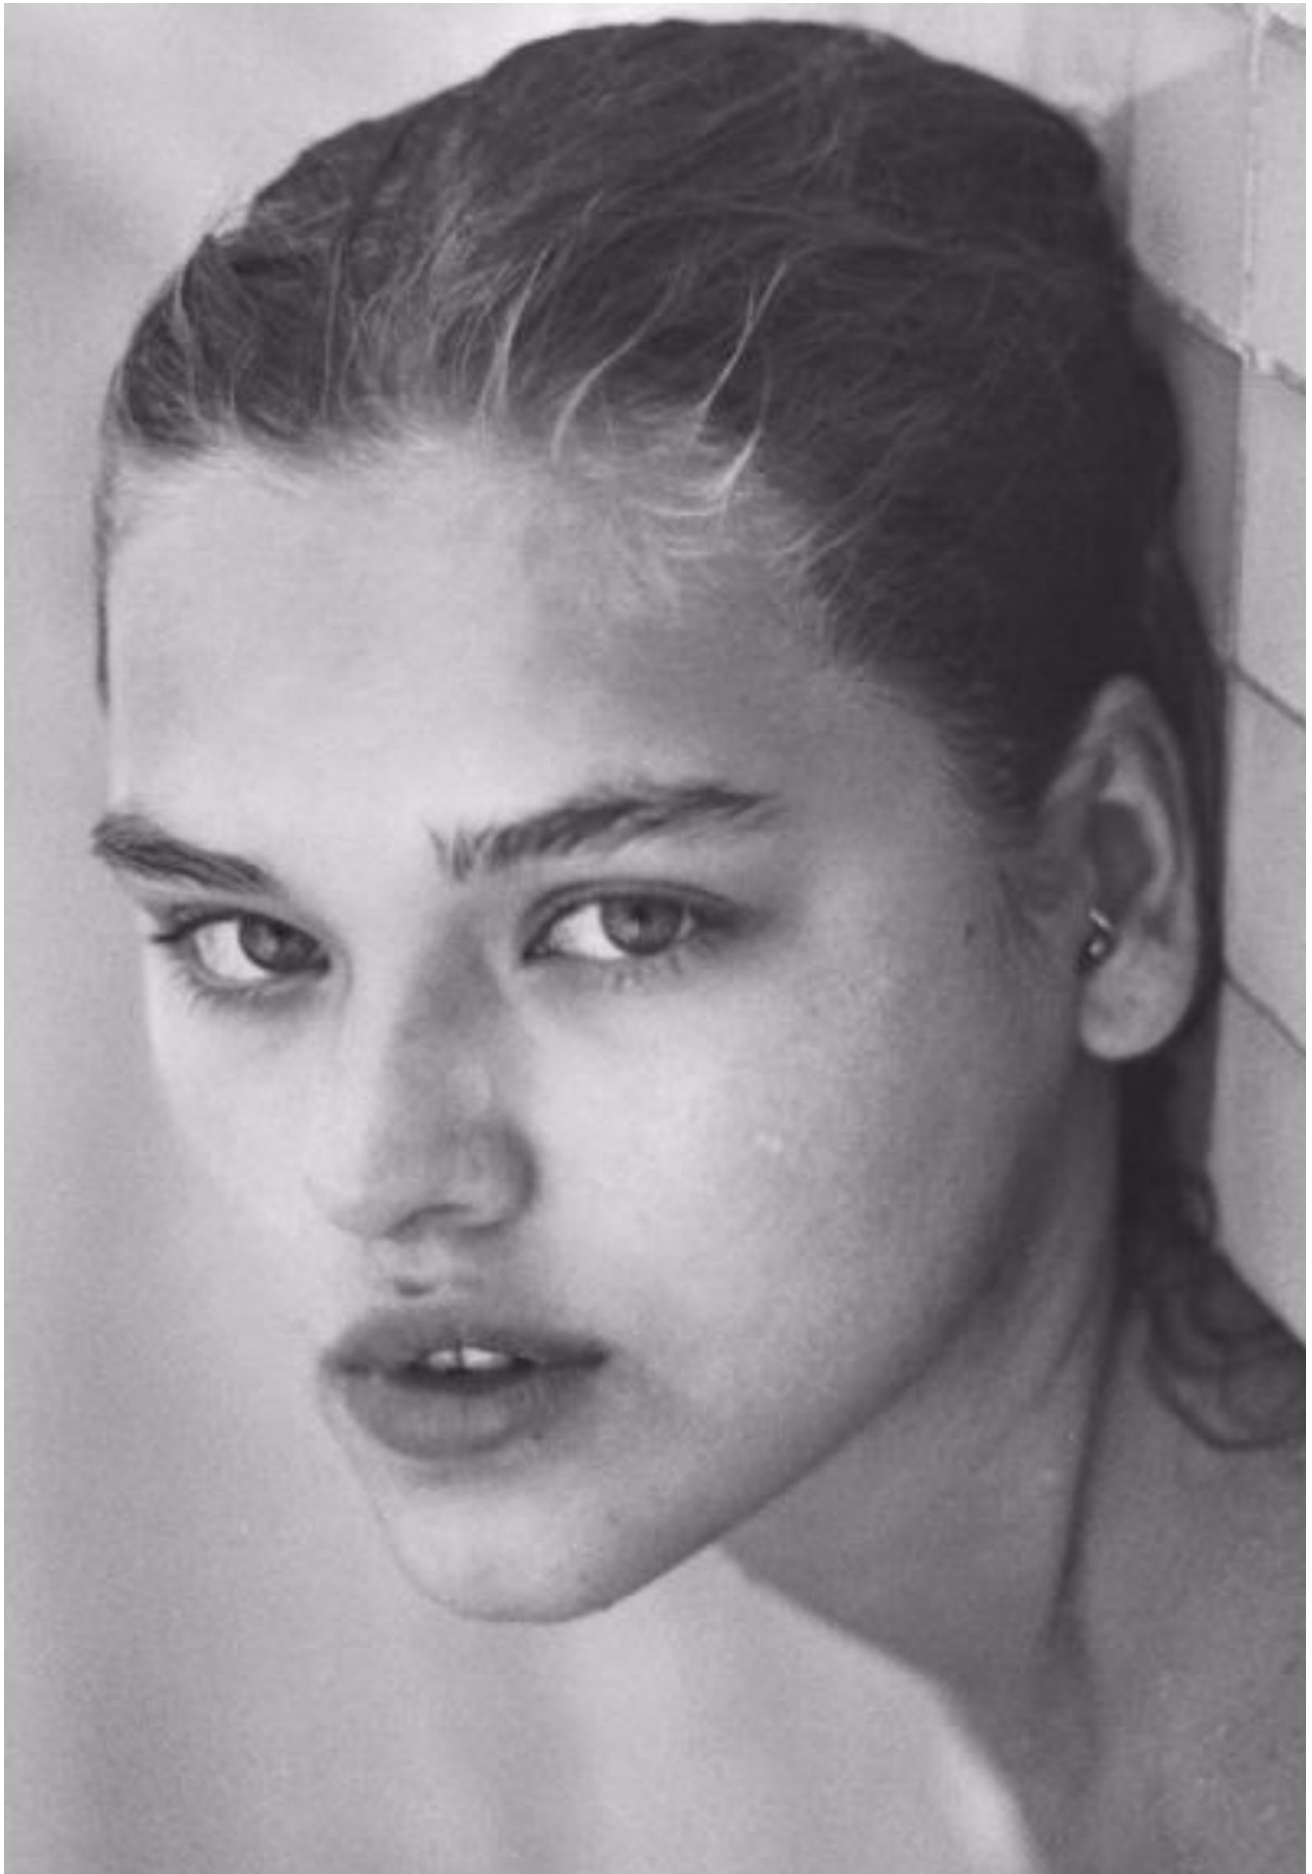

# ALINA TIMOFEEVA

HEIGHT 173 / 5'8" | BUST 81 / 32 / A | WAIST 61 / 24 | HIPS 90 / 35.5" | HAIR LIGHT BROWN  
EYES BLUE | SHOES 8 AU / 39 EU

kult  
AUSTRALIA