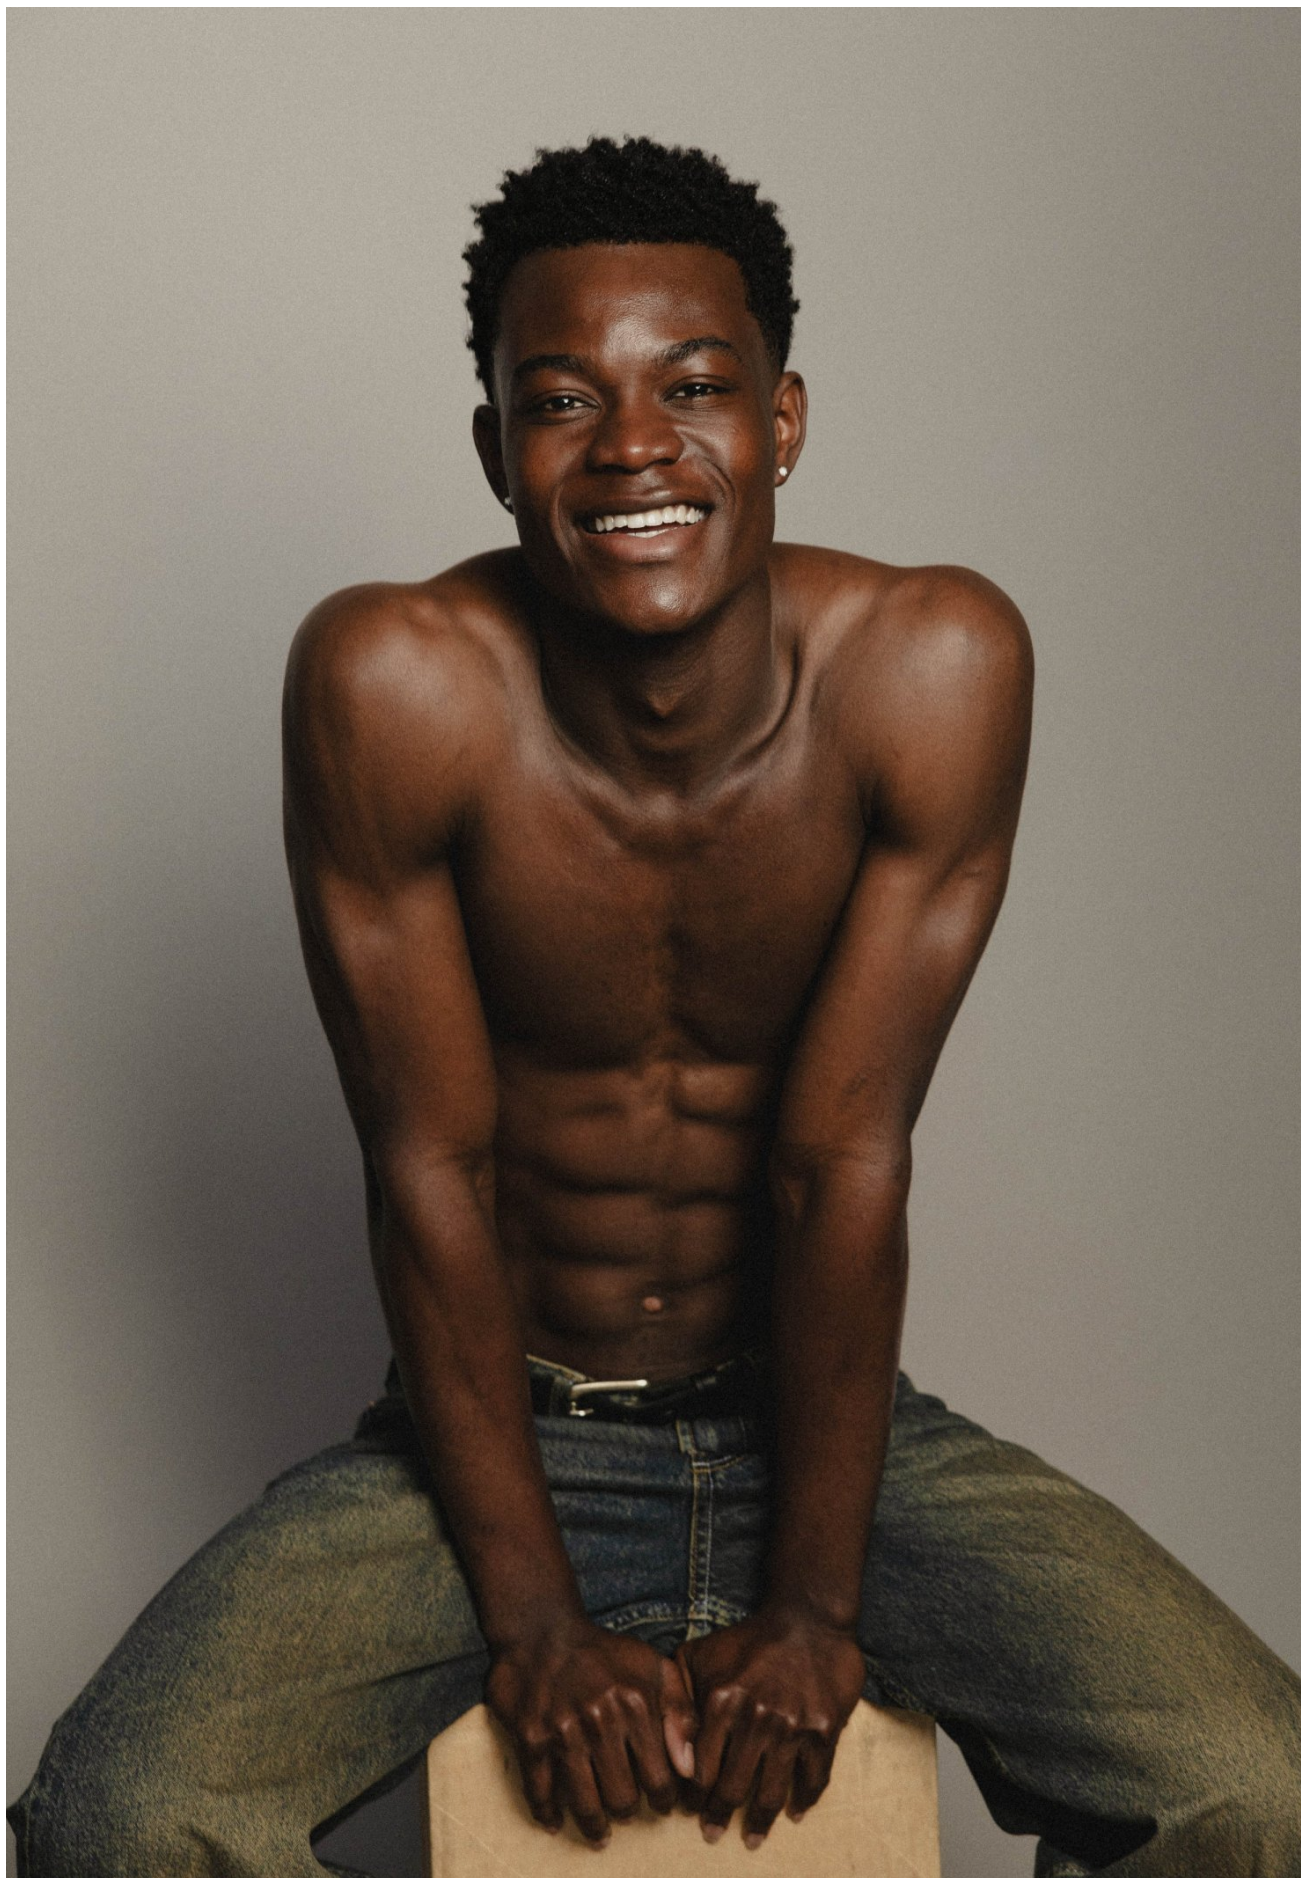

DANIEL ONAGHISE

HEIGHT 185 / 6'1" | CHEST 94 / 37 | WAIST 80 / 31.5 | HAIR BLACK | EYES BROWN | SHOES 45.5 / 11.5

kult
AUSTRALIA

DANIEL ONAGHISE

HEIGHT 185 / 6'1" | CHEST 94 / 37 | WAIST 80 / 31.5 | HAIR BLACK | EYES BROWN | SHOES 45.5 / 11.5

kult
AUSTRALIA

DANIEL ONAGHISE

HEIGHT 185 / 6'1" | CHEST 94 / 37 | WAIST 80 / 31.5 | HAIR BLACK | EYES BROWN | SHOES 45.5 / 11.5

kult
AUSTRALIA

DANIEL ONAGHISE

HEIGHT 185 / 6'1" | CHEST 94 / 37 | WAIST 80 / 31.5 | HAIR BLACK | EYES BROWN | SHOES 45.5 / 11.5