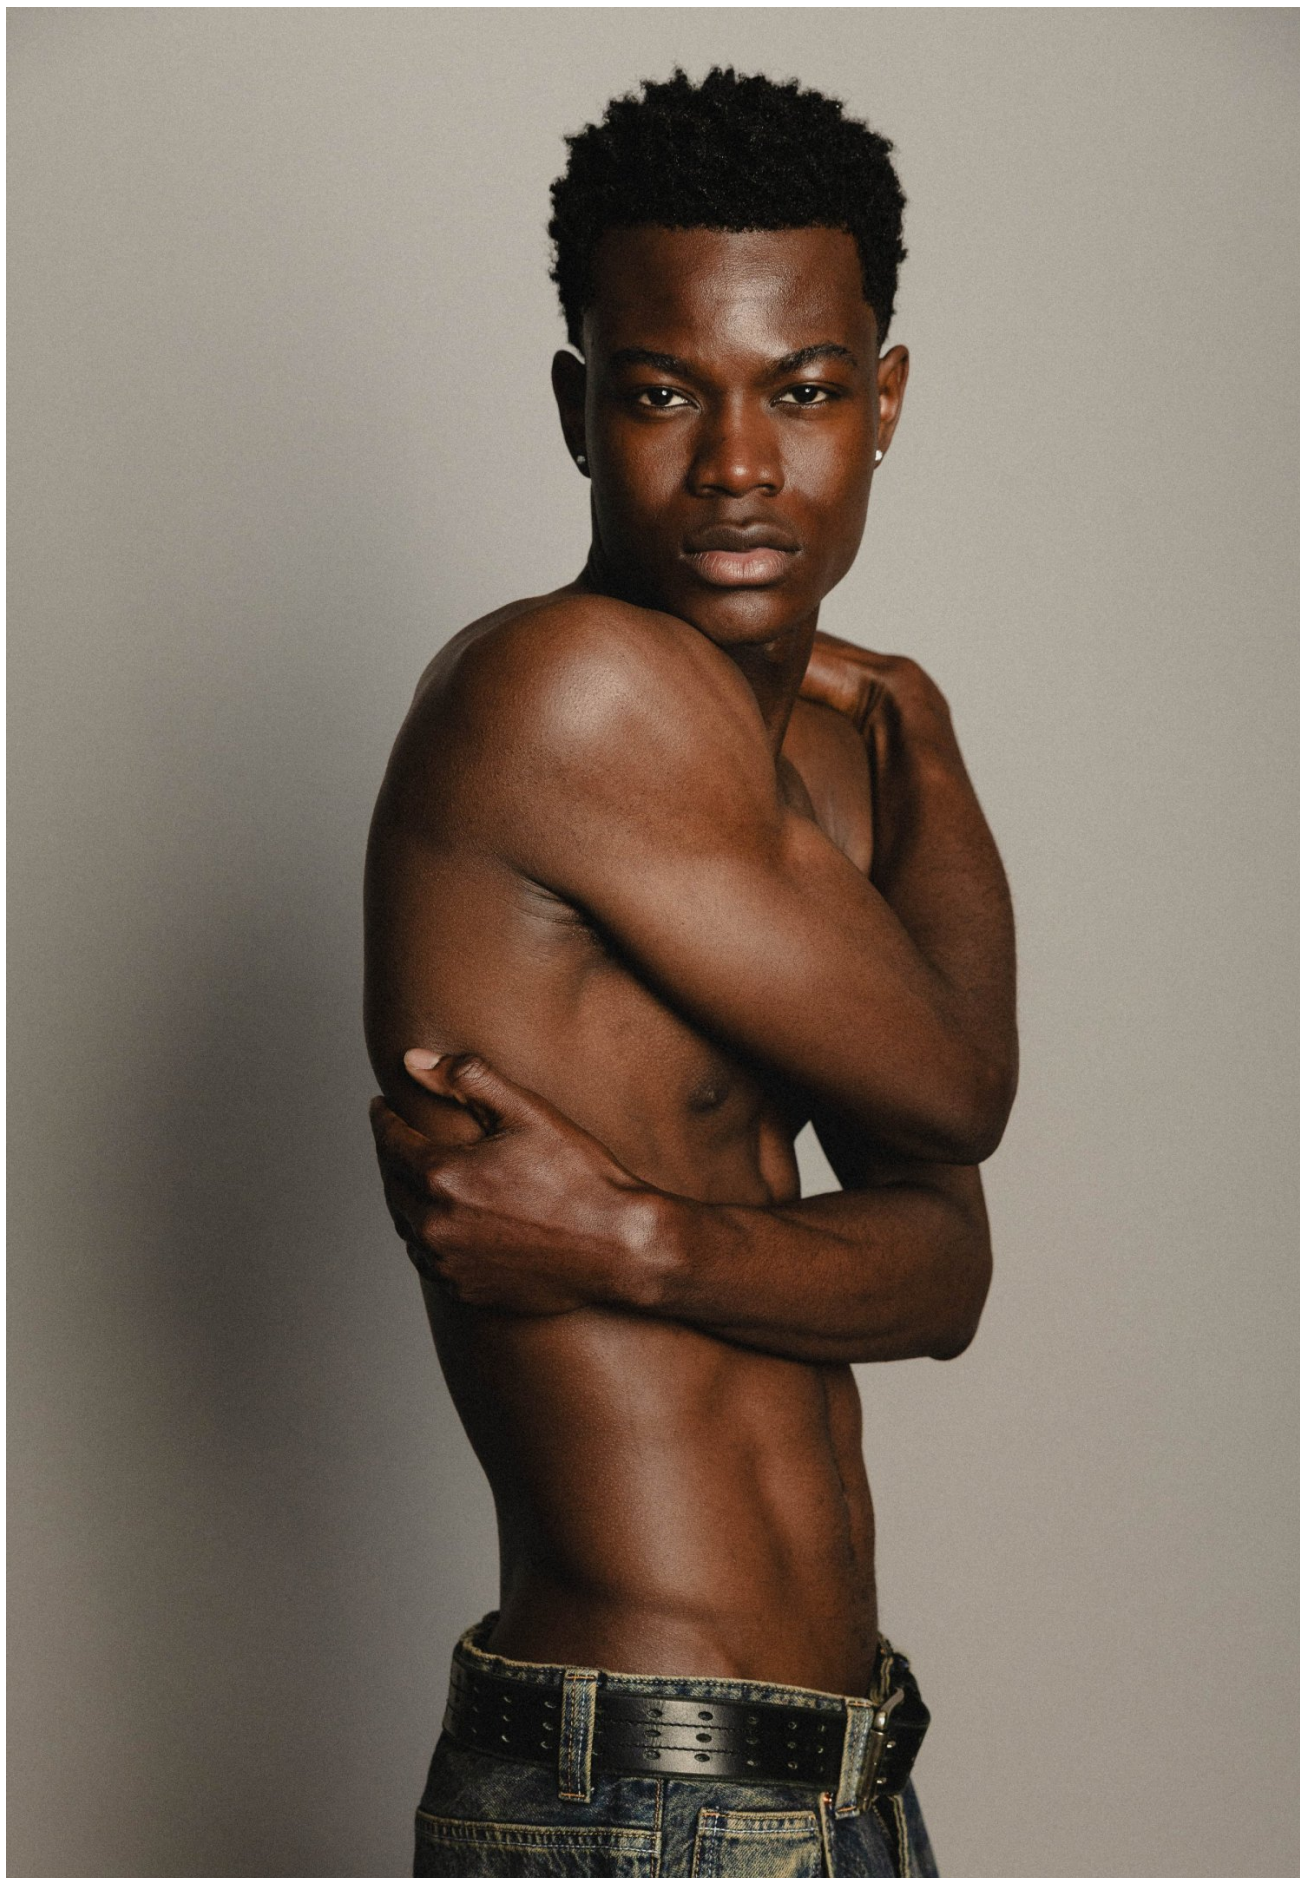

DANIEL ONAGHISE

HEIGHT 185 / 6'1" | CHEST 94 / 37 | WAIST 80 / 31.5 | HAIR BLACK | EYES BROWN | SHOES 45.5 / 11.5

kult
AUSTRALIA

DANIEL ONAGHISE

HEIGHT 185 / 6'1" | CHEST 94 / 37 | WAIST 80 / 31.5 | HAIR BLACK | EYES BROWN | SHOES 45.5 / 11.5

kult
AUSTRALIA

DANIEL ONAGHISE

HEIGHT 185 / 6'1" | CHEST 94 / 37 | WAIST 80 / 31.5 | HAIR BLACK | EYES BROWN | SHOES 45.5 / 11.5

kult
AUSTRALIA

DANIEL ONAGHISE

HEIGHT 185 / 6'1" | CHEST 94 / 37 | WAIST 80 / 31.5 | HAIR BLACK | EYES BROWN | SHOES 45.5 / 11.5