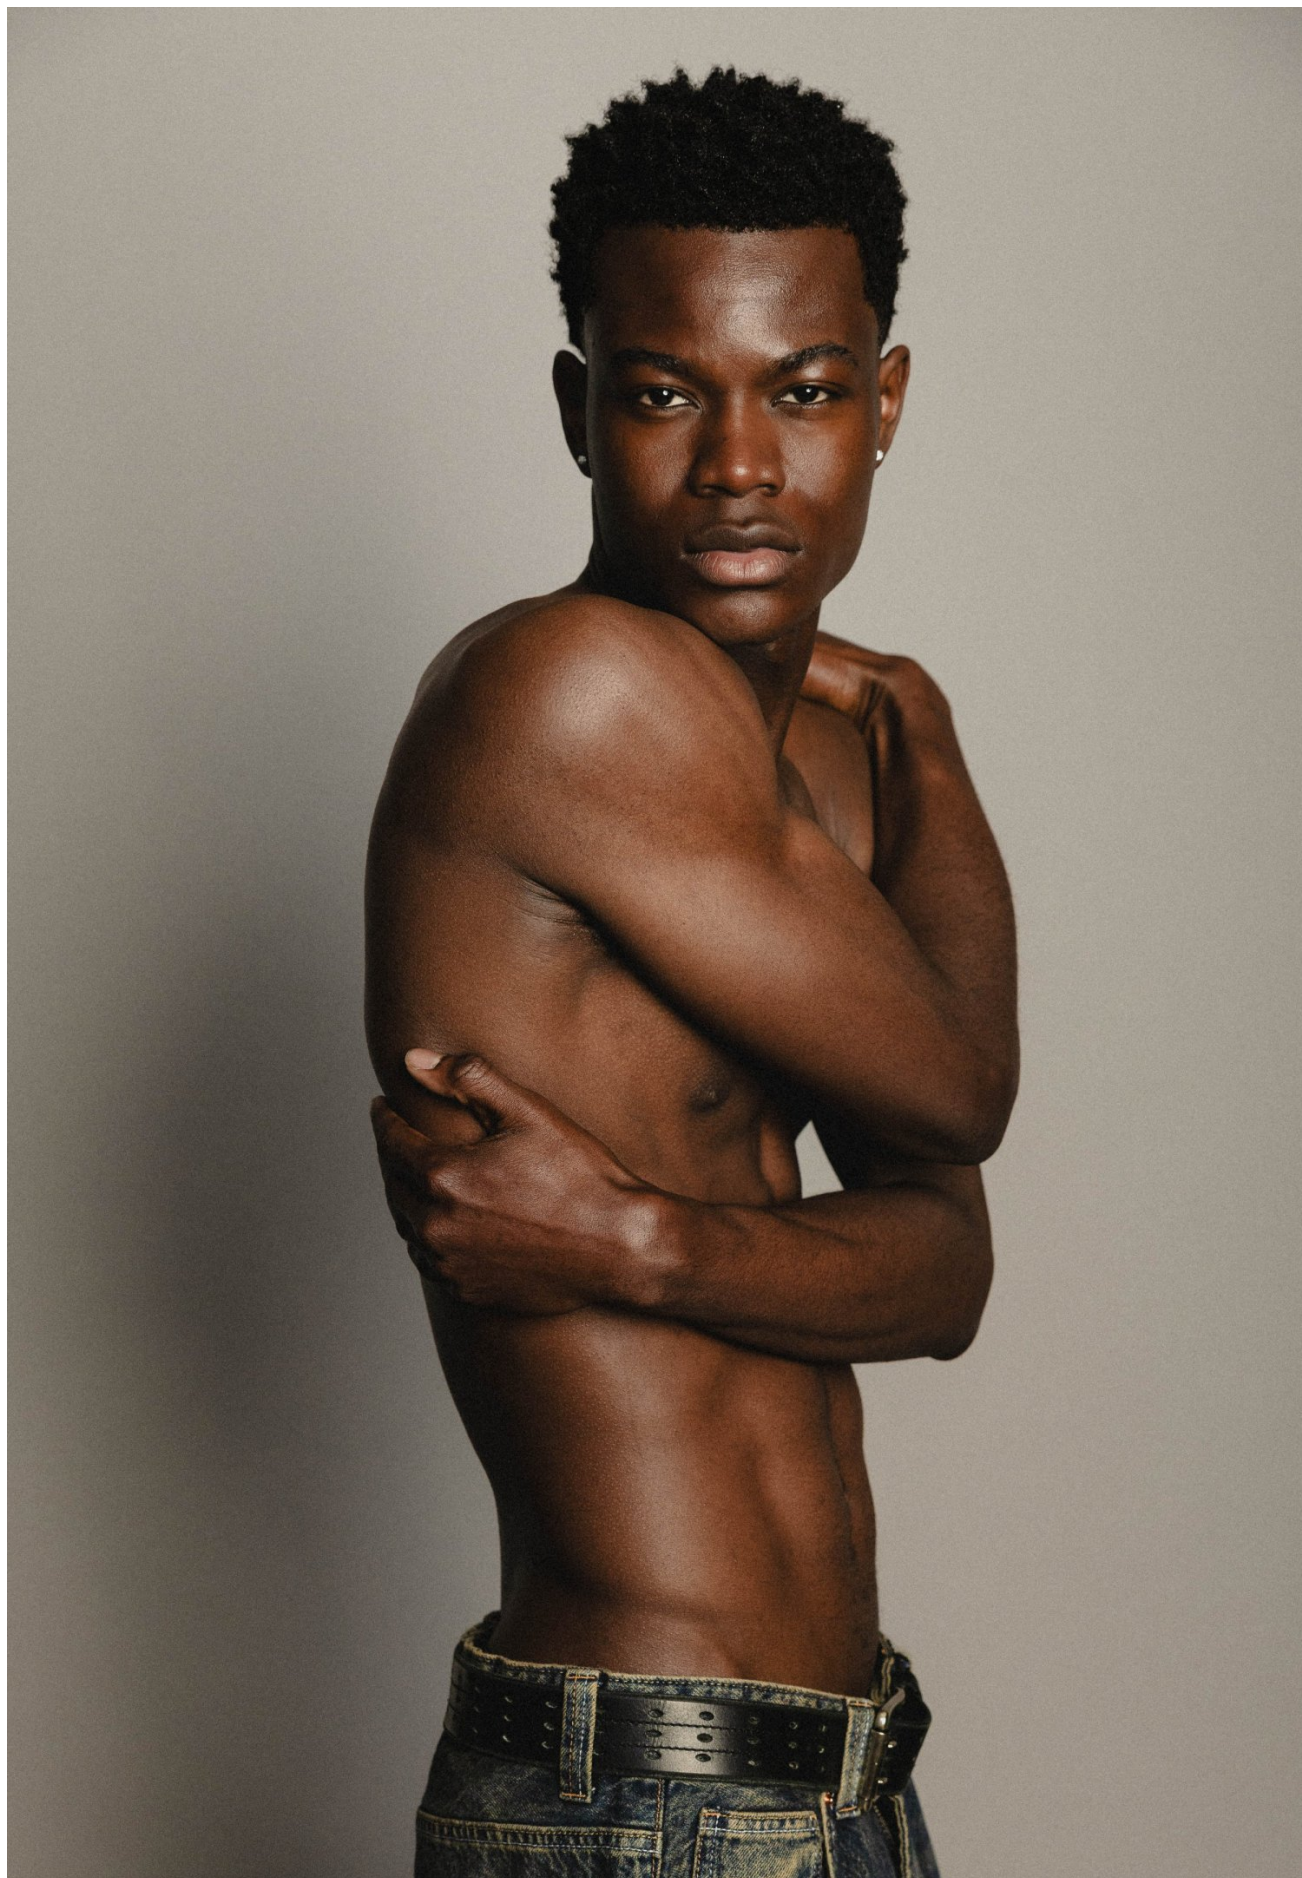

DANIEL ONAGHISE

HEIGHT 185 / 6'1" | CHEST 94 / 37 | WAIST 80 / 31.5 | HAIR BLACK | EYES BROWN | SHOES 45.5 / 11.5

kult
AUSTRALIA

DANIEL ONAGHISE

HEIGHT 185 / 6'1" | CHEST 94 / 37 | WAIST 80 / 31.5 | HAIR BLACK | EYES BROWN | SHOES 45.5 / 11.5

kult
AUSTRALIA

DANIEL ONAGHISE

HEIGHT 185 / 6'1" | CHEST 94 / 37 | WAIST 80 / 31.5 | HAIR BLACK | EYES BROWN | SHOES 45.5 / 11.5

kult
AUSTRALIA

DANIEL ONAGHISE

HEIGHT 185 / 6'1" | CHEST 94 / 37 | WAIST 80 / 31.5 | HAIR BLACK | EYES BROWN | SHOES 45.5 / 11.5