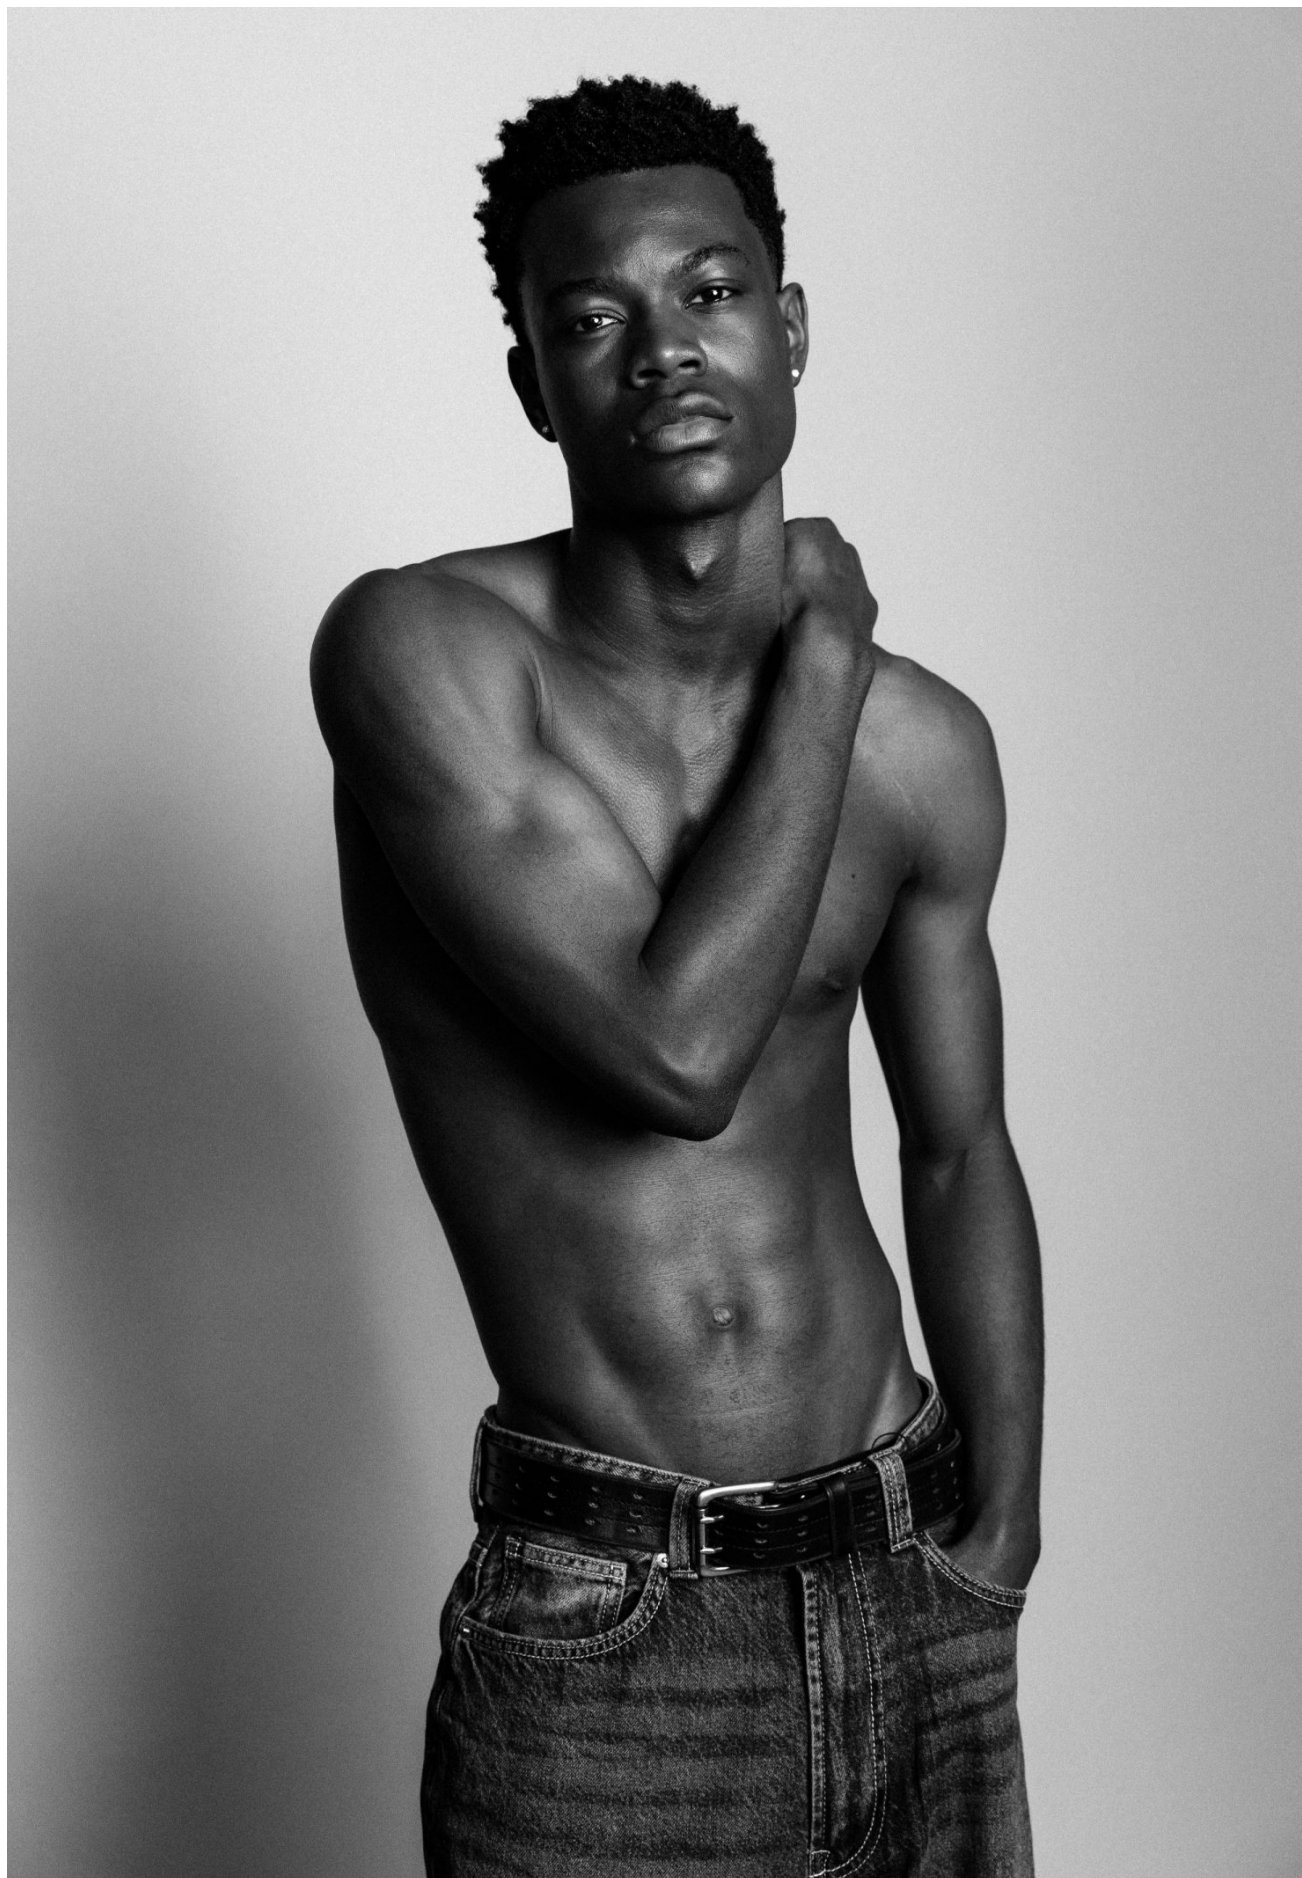

DANIEL ONAGHISE

HEIGHT 185 / 6'1" | CHEST 94 / 37 | WAIST 80 / 31.5 | HAIR BLACK | EYES BROWN | SHOES 45.5 / 11.5

kult
AUSTRALIA