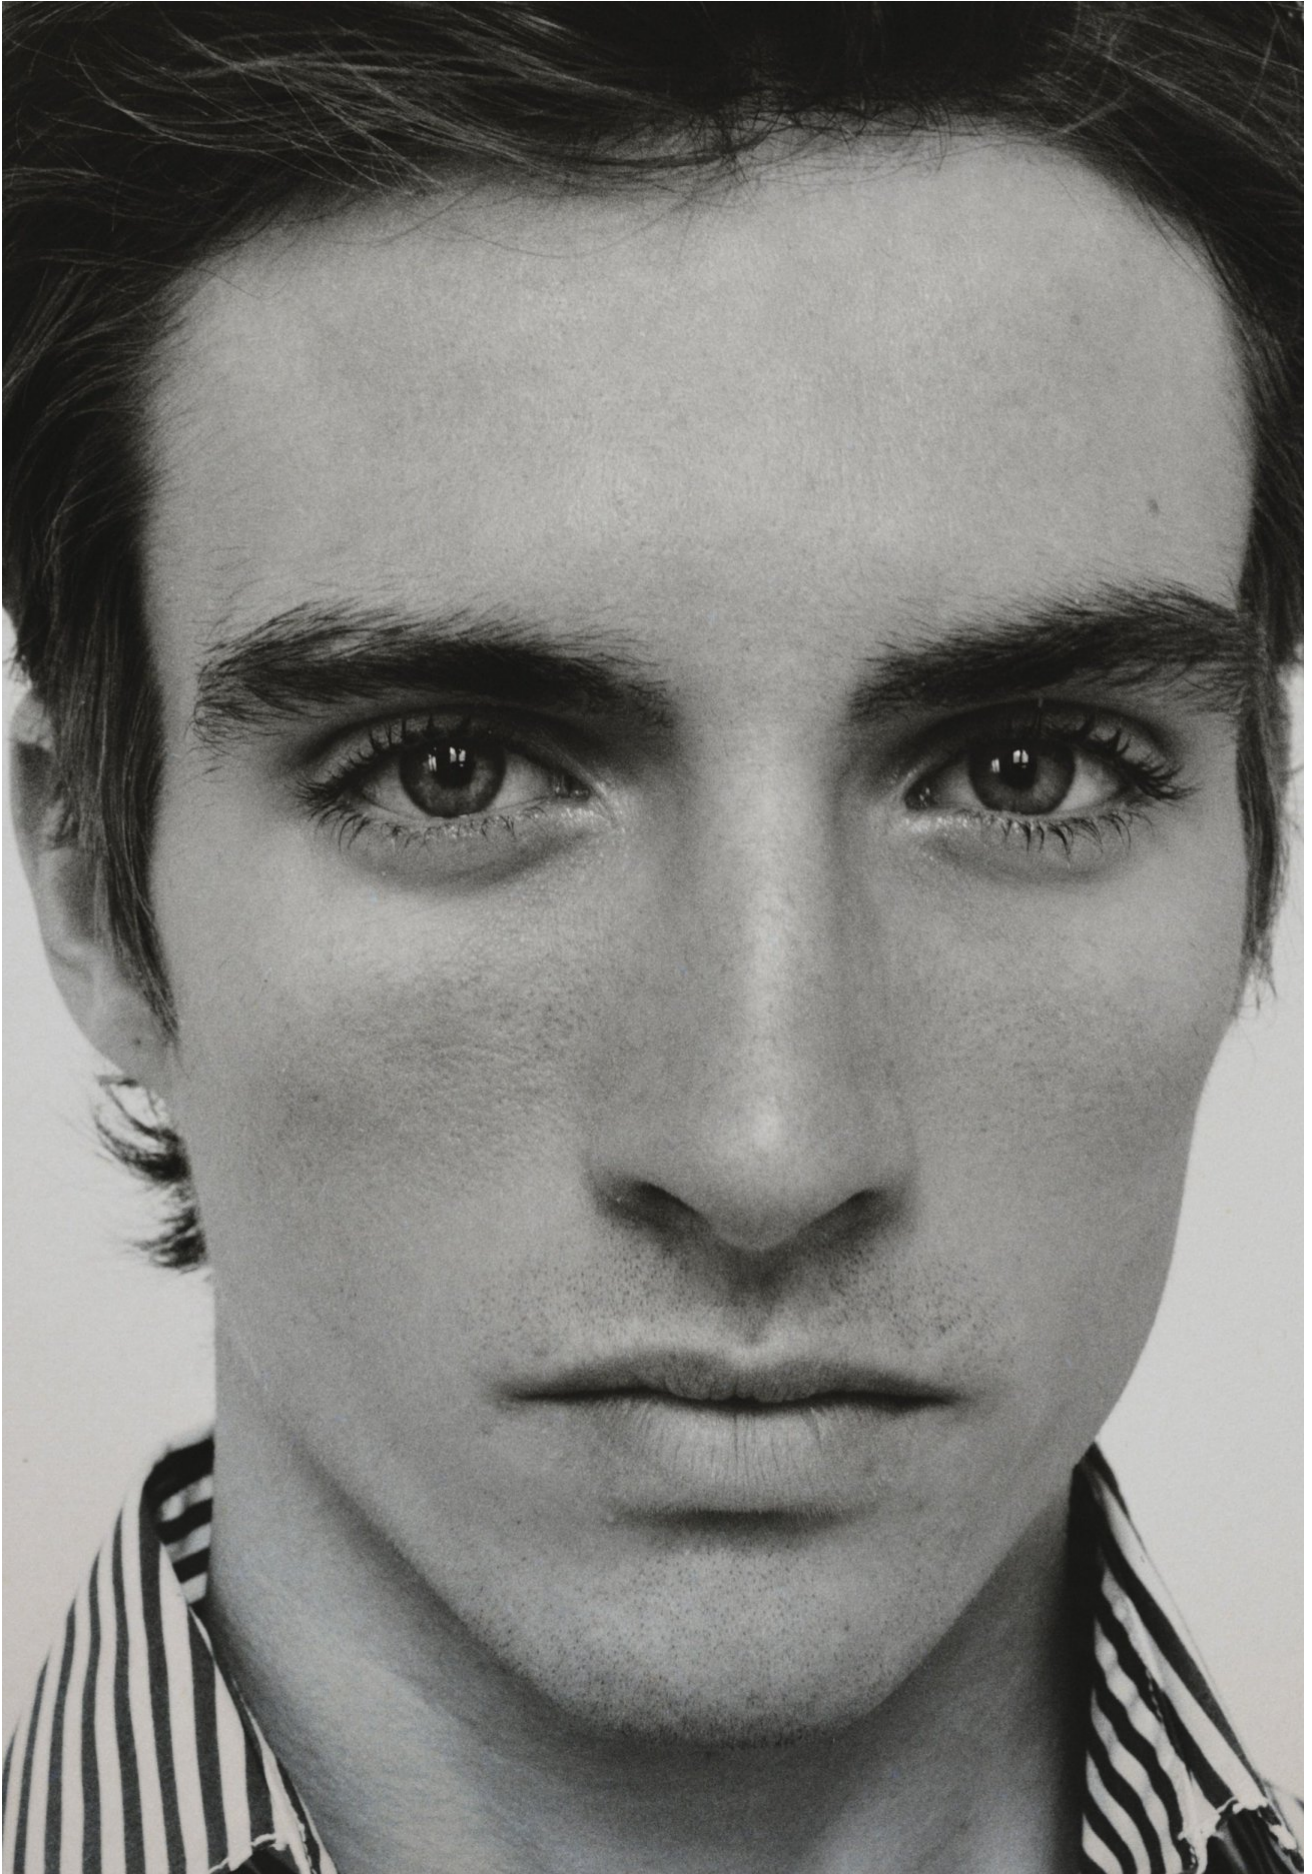

kult
AUSTRALIA

SAMUEL CURTIS

HEIGHT 188 / 6'2" | CHEST 92 / 36 | WAIST 76 / 30 | HIPS 90 / 35.5" | HAIR BLONDE | EYES BLUE | SHOES 45 / 11

kult
AUSTRALIA

SAMUEL CURTIS

HEIGHT 188 / 6'2" | CHEST 92 / 36 | WAIST 76 / 30 | HIPS 90 / 35.5" | HAIR BLONDE | EYES BLUE | SHOES 45 / 11