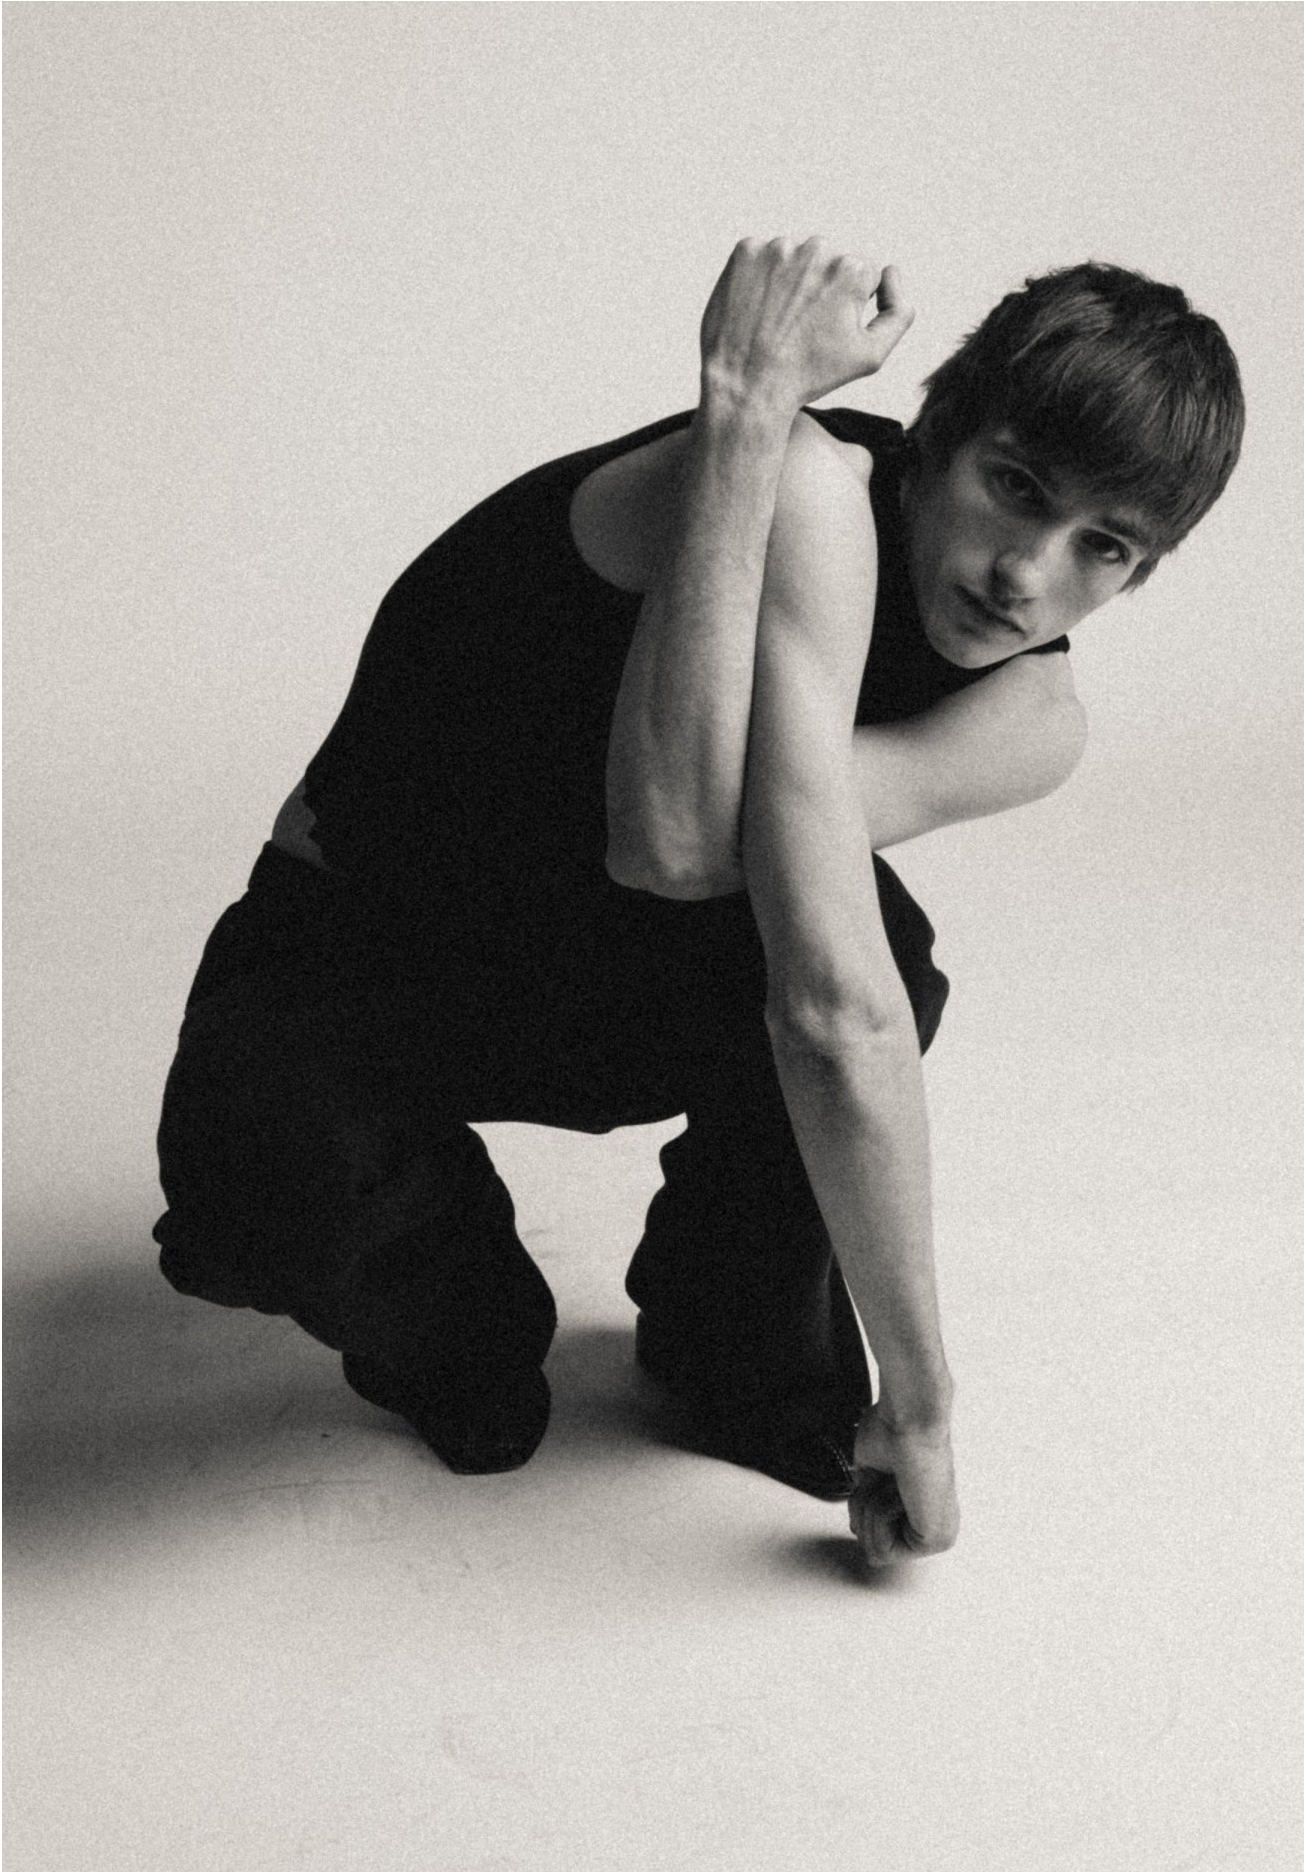

kult
AUSTRALIA

SAMUEL CURTIS

HEIGHT 188 / 6'2" | CHEST 92 / 36 | WAIST 76 / 30 | HIPS 90 / 35.5" | HAIR BLONDE | EYES BLUE | SHOES 45 / 11

kult
AUSTRALIA

SAMUEL CURTIS

HEIGHT 188 / 6'2" | CHEST 92 / 36 | WAIST 76 / 30 | HIPS 90 / 35.5" | HAIR BLONDE | EYES BLUE | SHOES 45 / 11