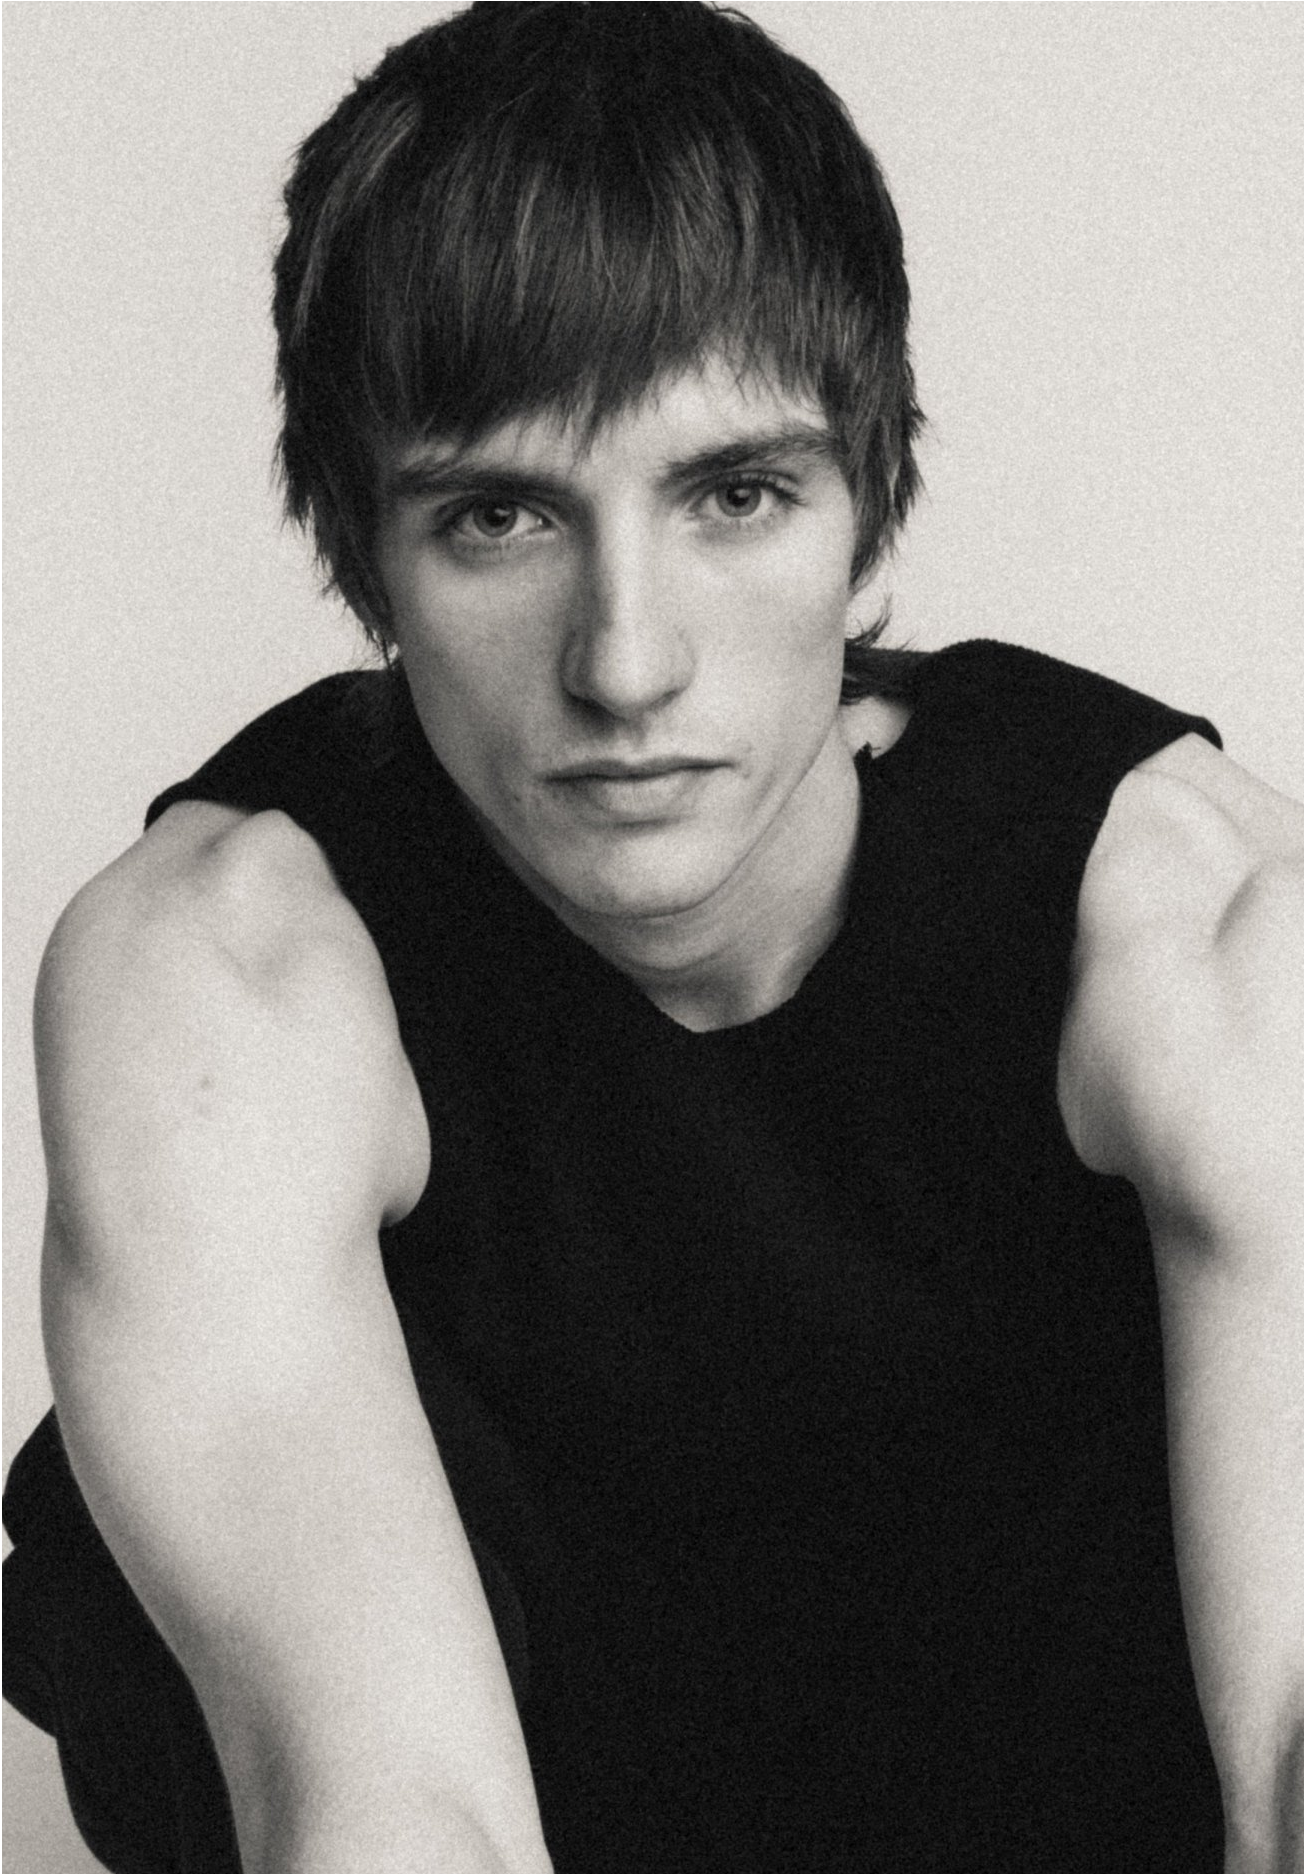

SAMUEL CURTIS

HEIGHT 188 / 6'2" | CHEST 92 / 36 | WAIST 76 / 30 | HIPS 90 / 35.5" | HAIR BLONDE | EYES BLUE | SHOES 45 / 11

kult
AUSTRALIA