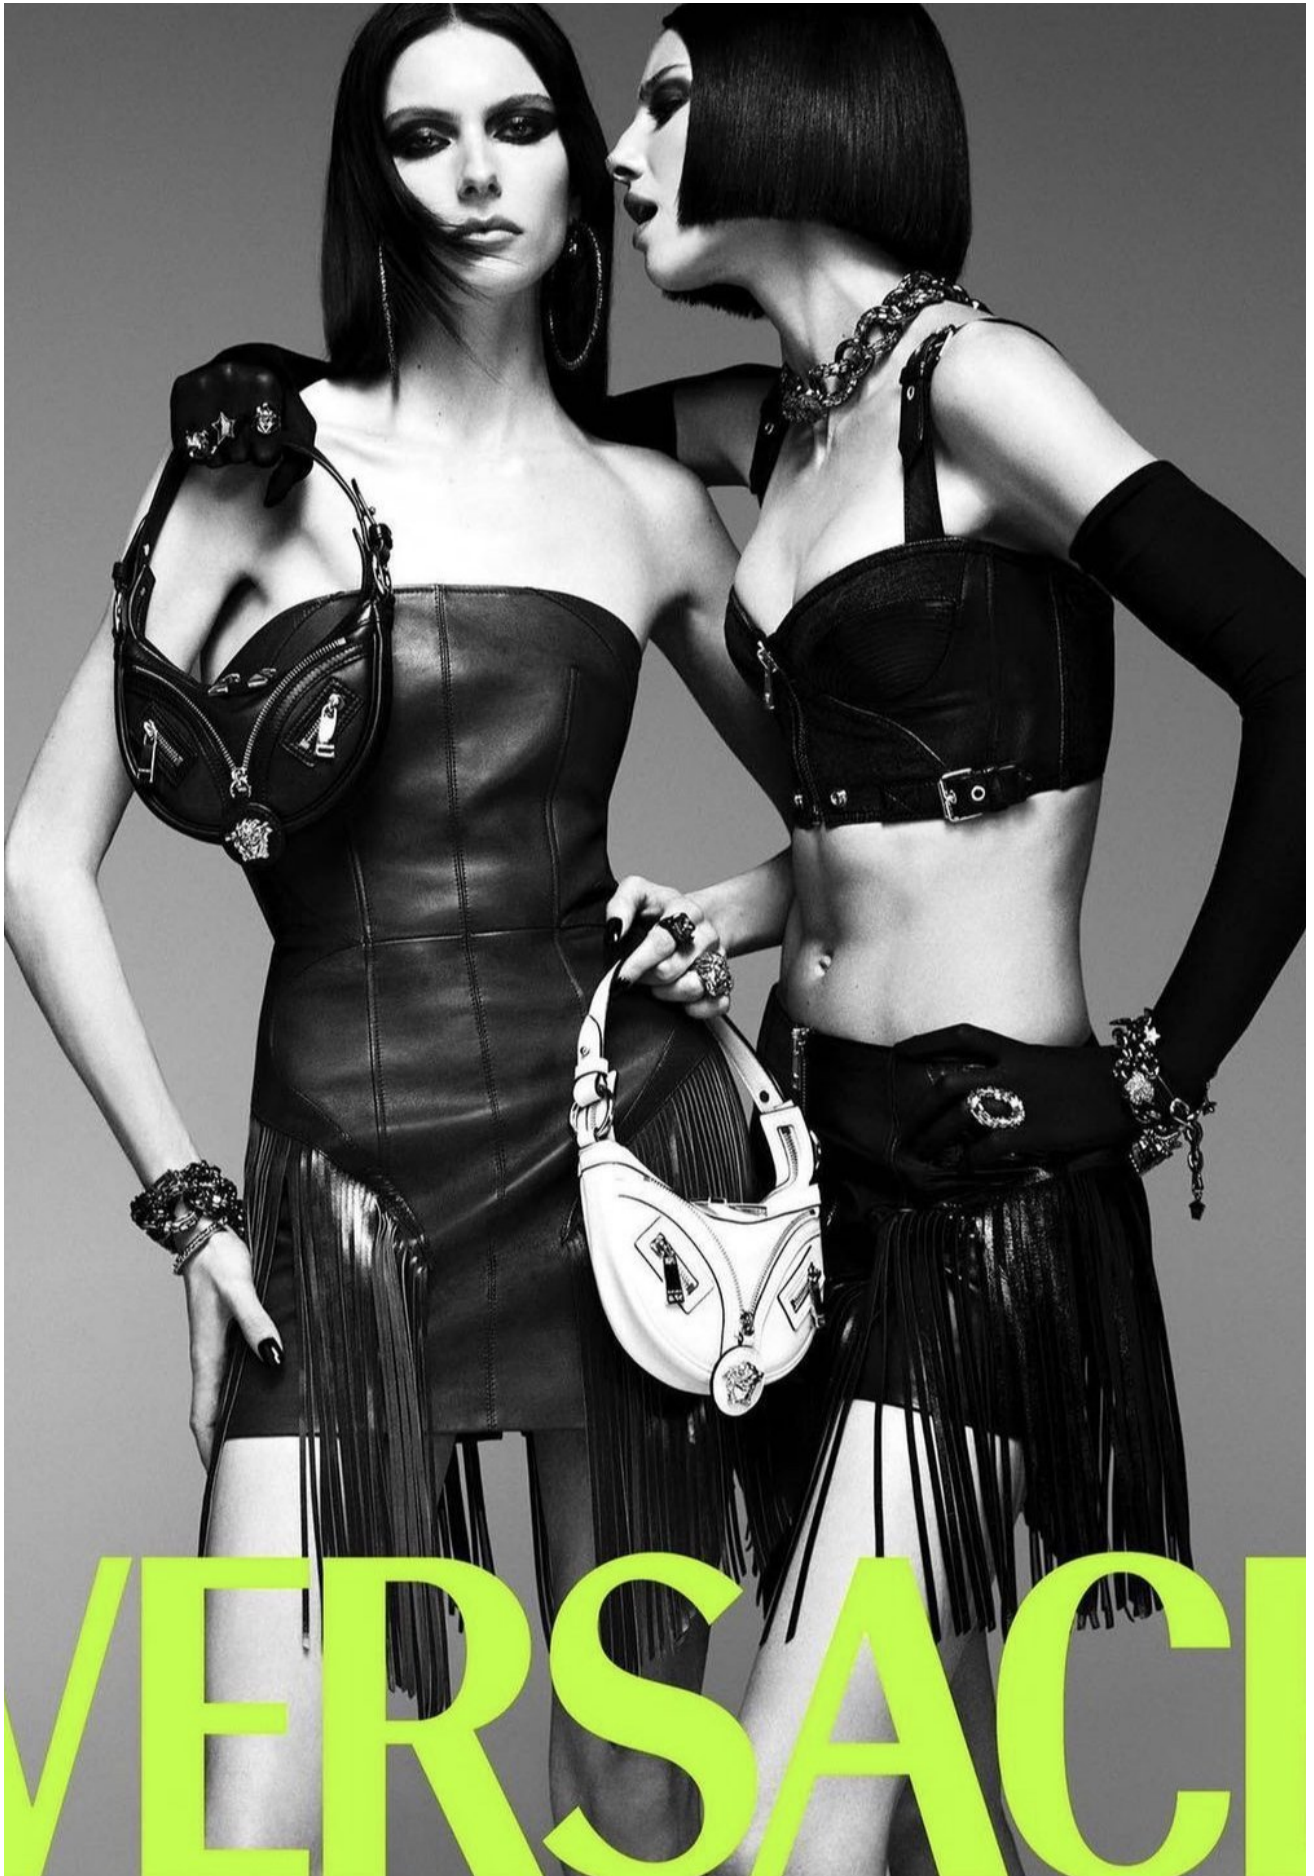

DRESS 6 | SHOES 8 AU / 39 EU

kult
AUSTRALIA

LUCY MARKOVIC

HEIGHT 180 / 5'11" | BUST 81 / 32 / B | WAIST 61 / 24 | HIPS 86 / 34" | HAIR BROWN | EYES BROWN
DRESS 6 | SHOES 8 AU / 39 EU

kult
AUSTRALIA

LUCY MARKOVIC