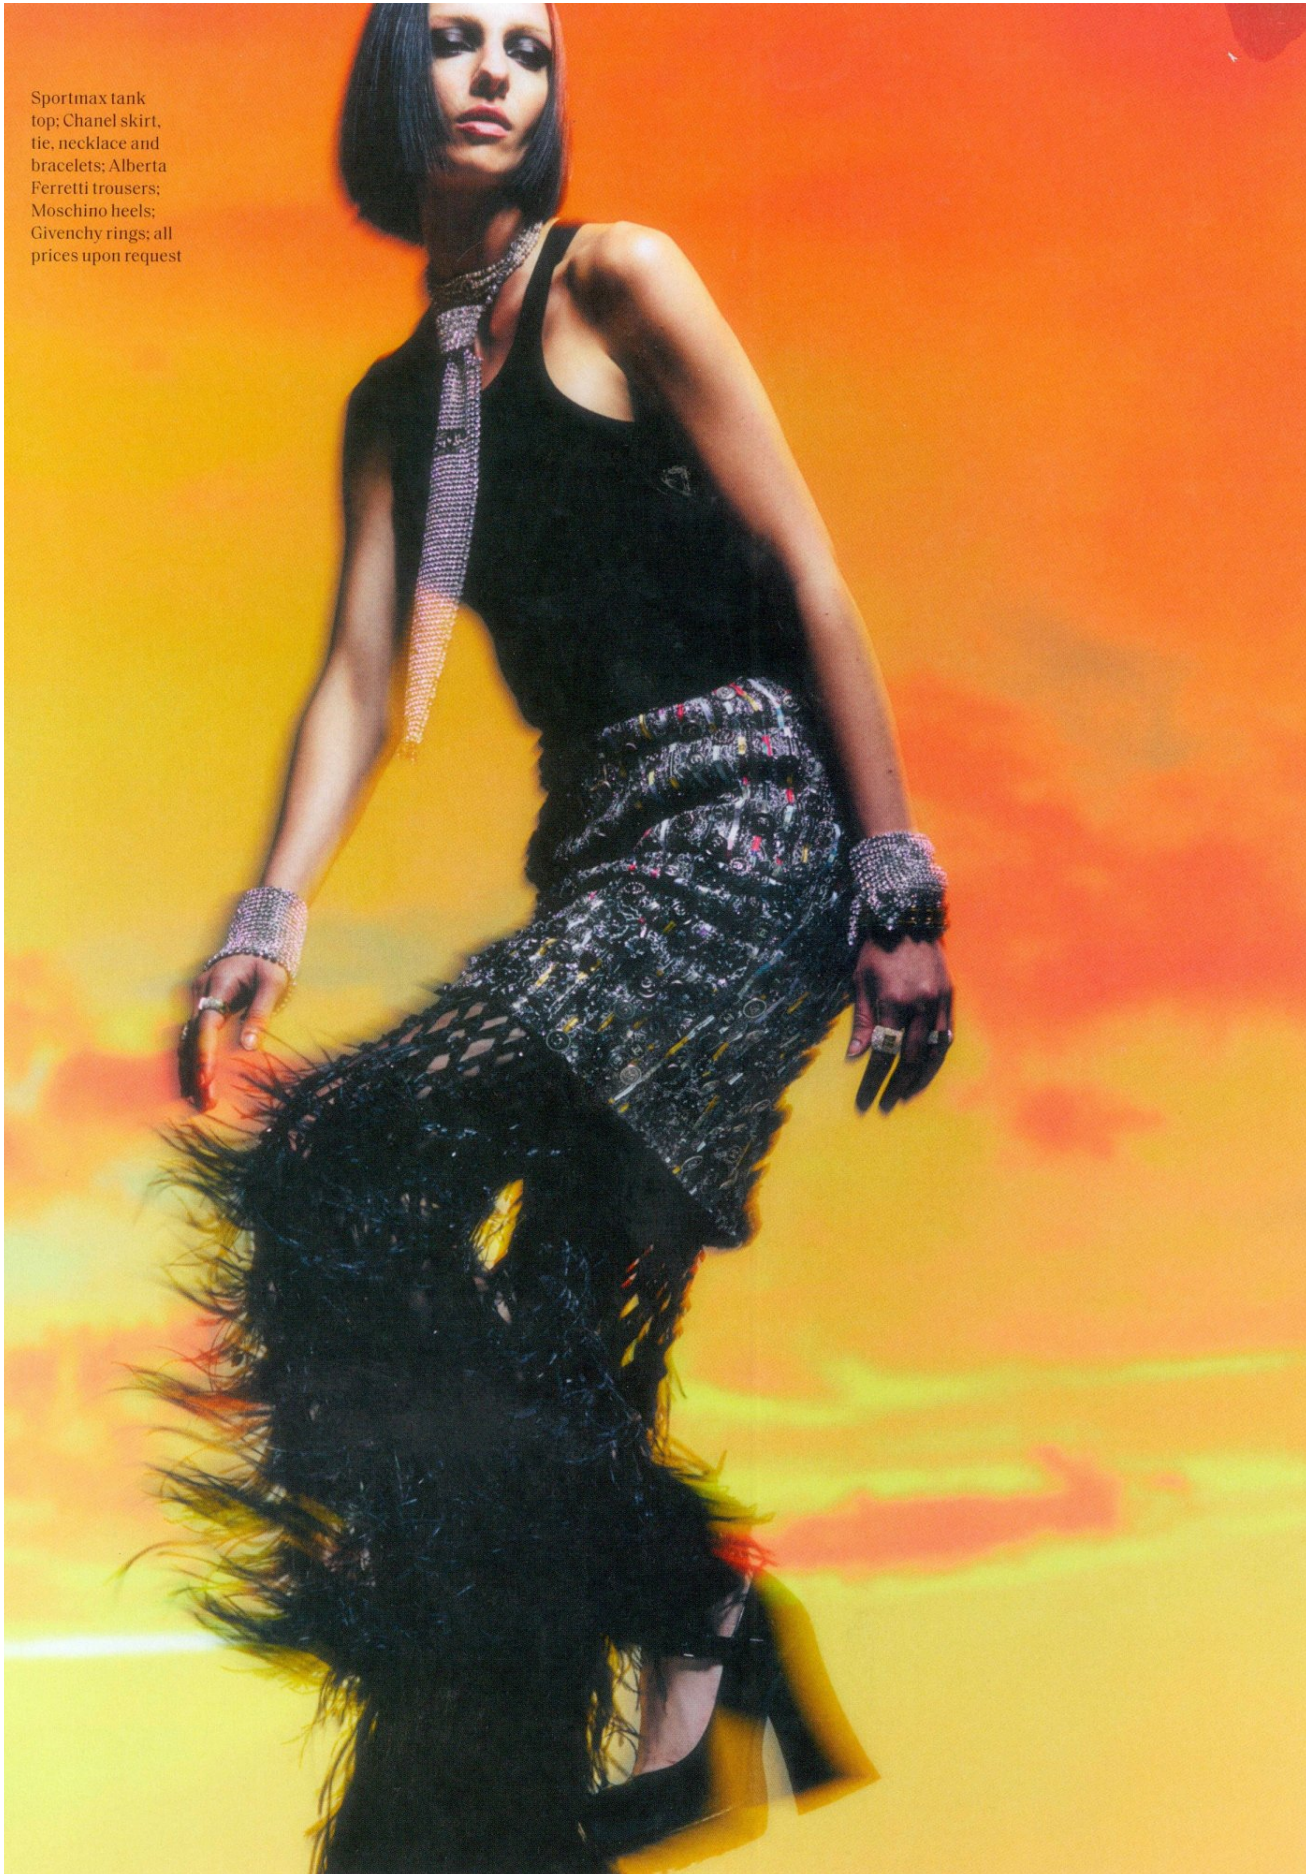

kult
AUSTRALIA

LUCY MARKOVIC

Sportmax tank top; Chanel skirt, tie, necklace and bracelets; Alberta Ferretti trousers; Moschino heels; Givenchy rings; all prices upon request

HEIGHT 180 / 5'11" | BUST 81 / 32 / B | WAIST 61 / 24 | HIPS 86 / 34" | HAIR BROWN | EYES BROWN
DRESS 6 | SHOES 8 AU / 39 EU