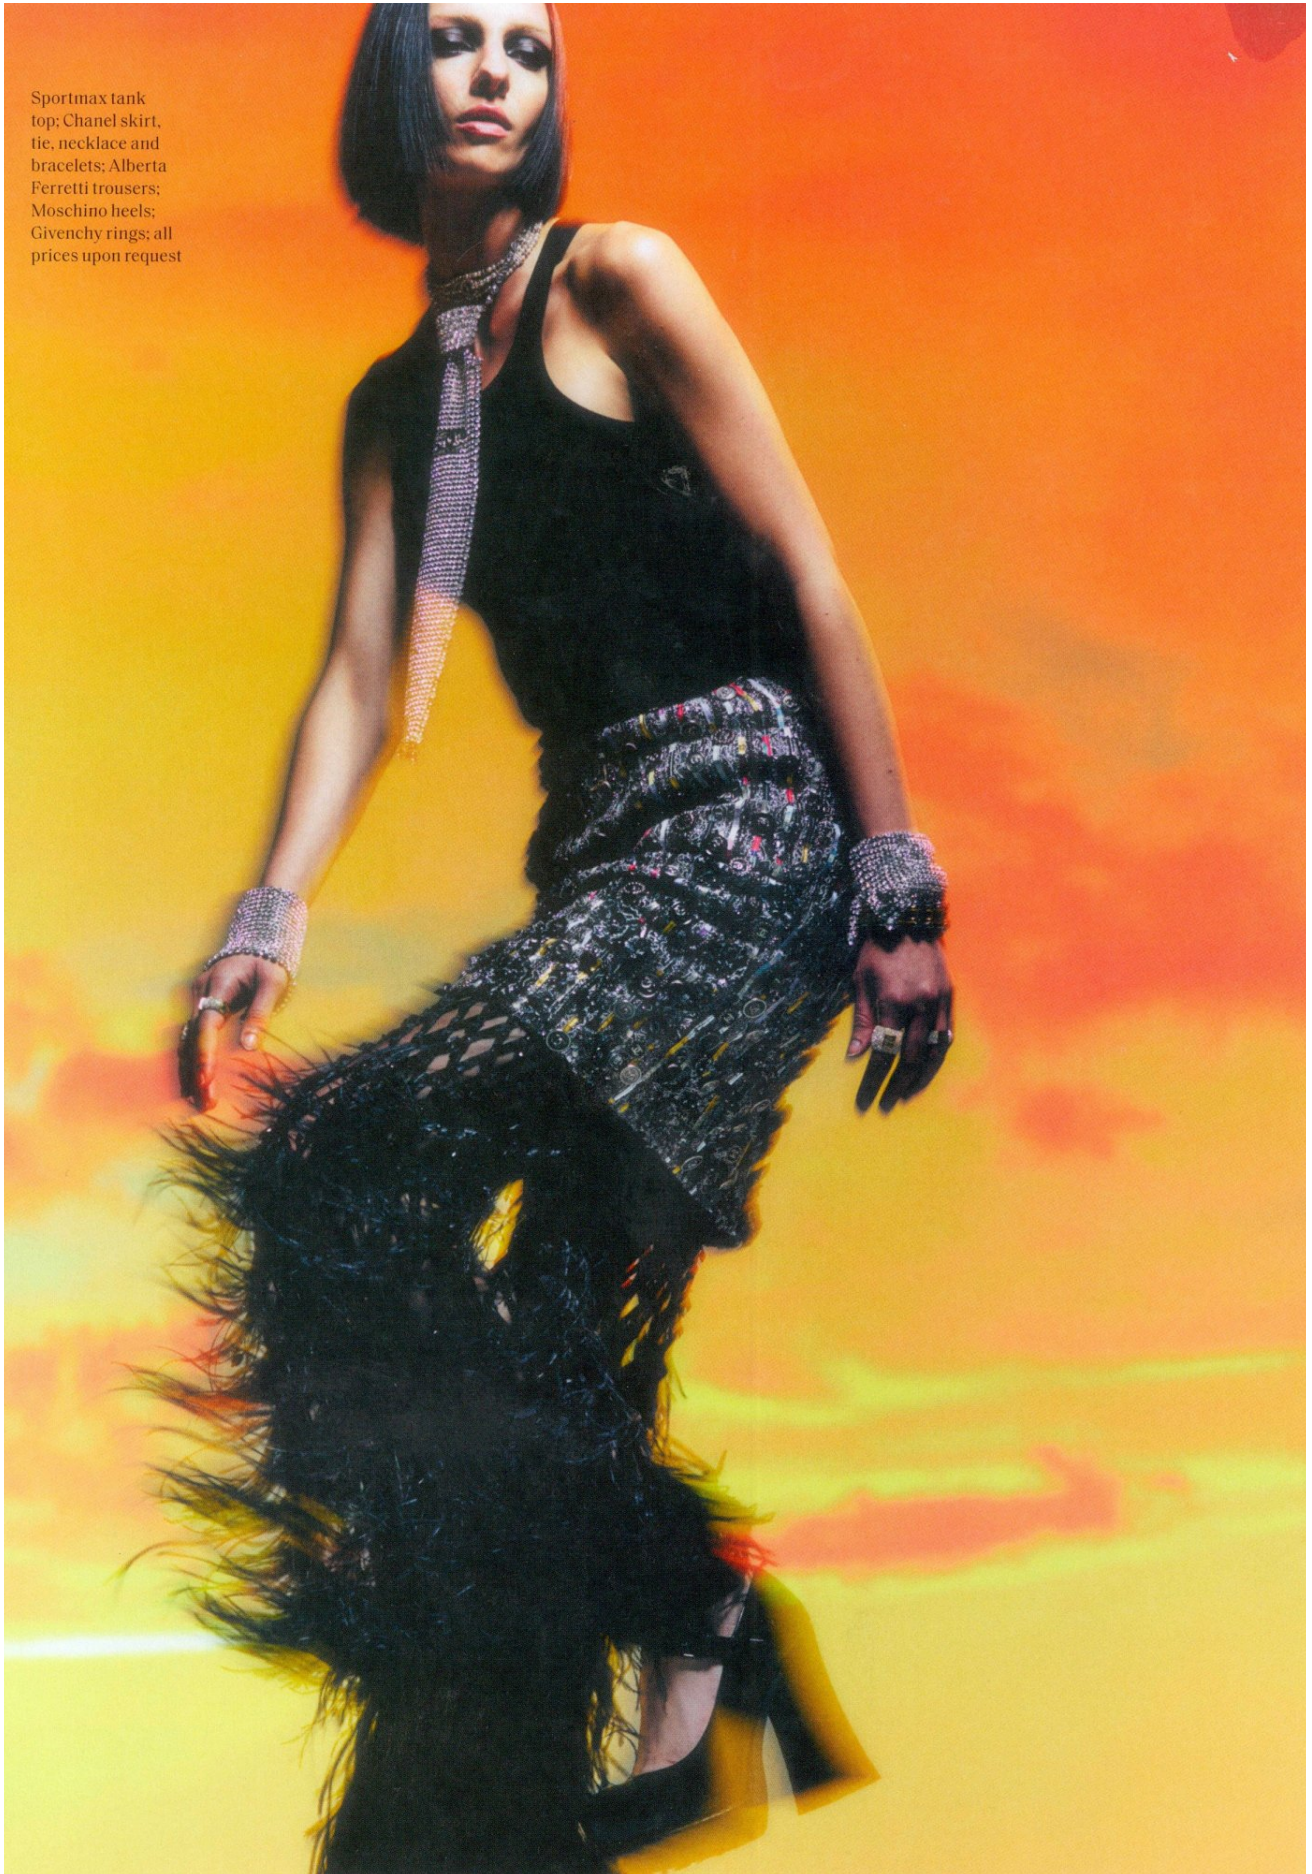

LUCY MARKOVIC

Sportmax tank top; Chanel skirt, tie, necklace and bracelets; Alberta Ferretti trousers; Moschino heels; Givenchy rings; all prices upon request

HEIGHT 180 / 5'11" | BUST 81 / 32 / B | WAIST 61 / 24 | HIPS 86 / 34" | HAIR BROWN | EYES BROWN
DRESS 6 | SHOES 8 AU / 39 EU

kult
AUSTRALIA