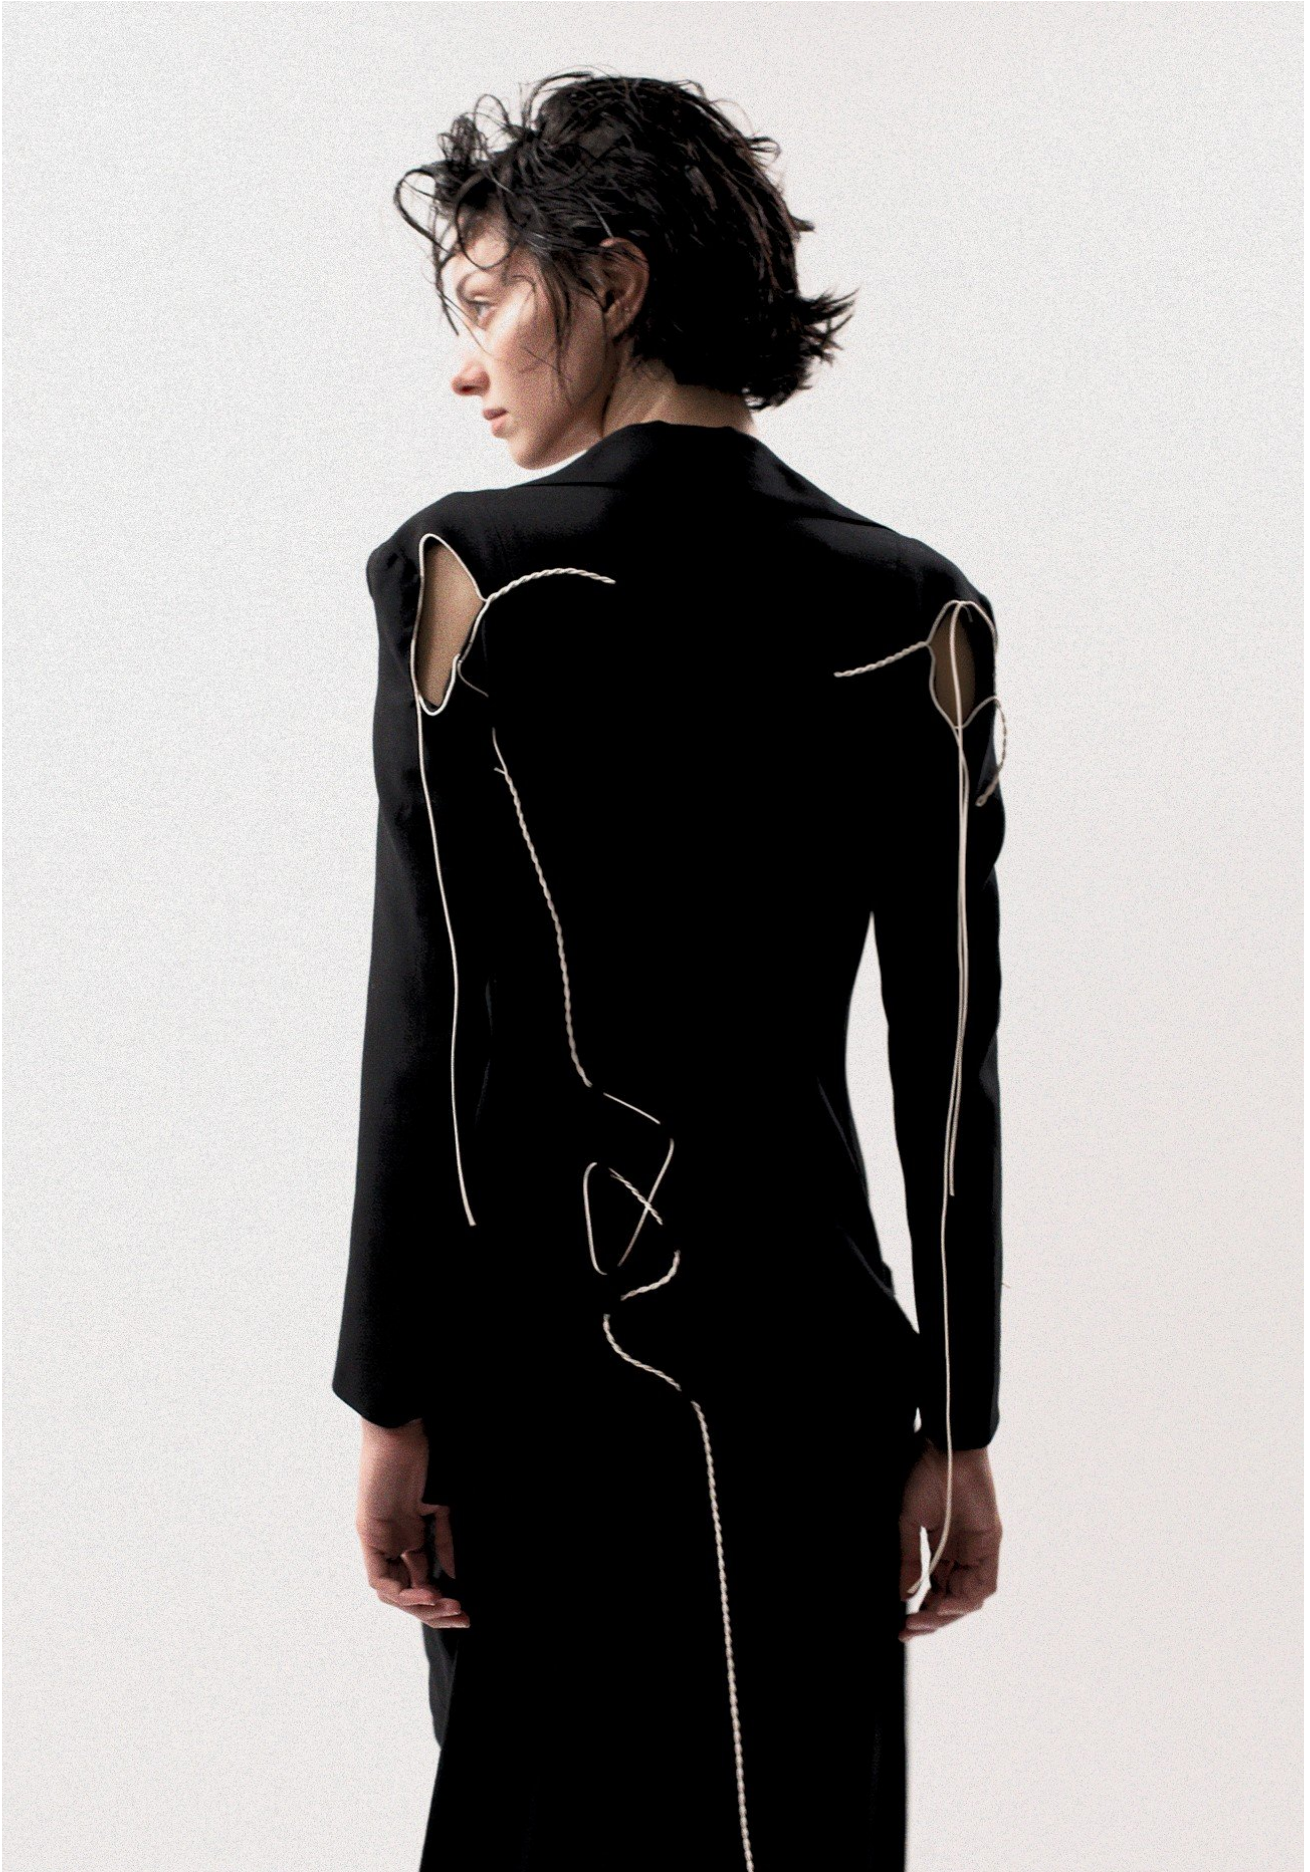

LUCY MARKOVIC

HEIGHT 180 / 5'11" | BUST 81 / 32 / B | WAIST 61 / 24 | HIPS 86 / 34" | HAIR BROWN | EYES BROWN

DRESS 6 | SHOES 8 AU / 39 EU

kult
AUSTRALIA