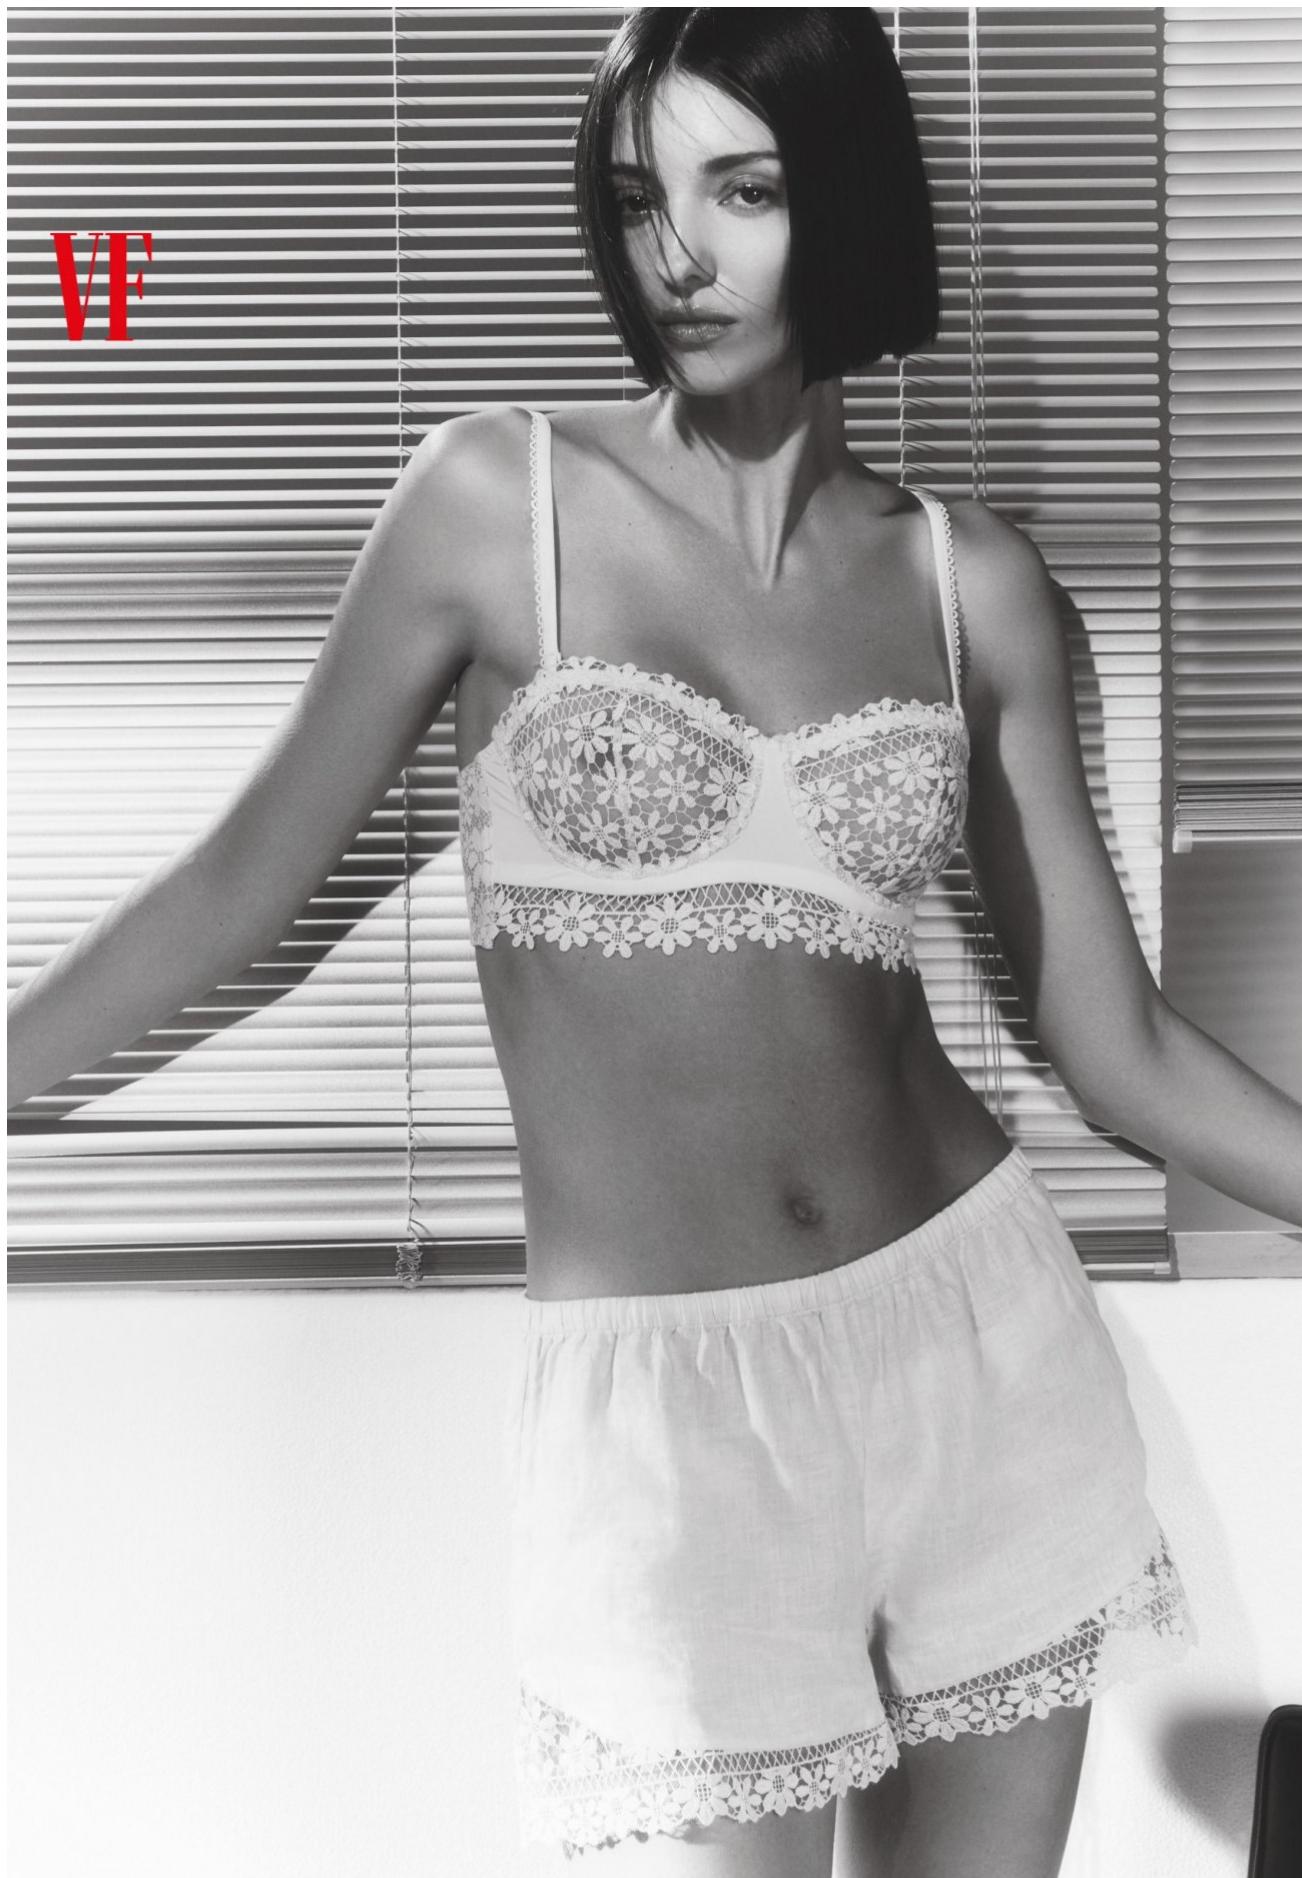

LUCY MARKOVIC

VF

HEIGHT 180 / 5'11" | BUST 81 / 32 / B | WAIST 61 / 24 | HIPS 86 / 34" | HAIR BROWN | EYES BROWN
DRESS 6 | SHOES 8 AU / 39 EU

kult
AUSTRALIA

LUCY MARKOVIC

HEIGHT 180 / 5'11" | BUST 81 / 32 / B | WAIST 61 / 24 | HIPS 86 / 34" | HAIR BROWN | EYES BROWN
DRESS 6 | SHOES 8 AU / 39 EU

kult
AUSTRALIA

LUCY MARKOVIC

VF

HEIGHT 180 / 5'11" | BUST 81 / 32 / B | WAIST 61 / 24 | HIPS 86 / 34" | HAIR BROWN | EYES BROWN
DRESS 6 | SHOES 8 AU / 39 EU

kult
AUSTRALIA

LUCY MARKOVIC

HEIGHT 180 / 5'11" | BUST 81 / 32 / B | WAIST 61 / 24 | HIPS 86 / 34" | HAIR BROWN | EYES BROWN