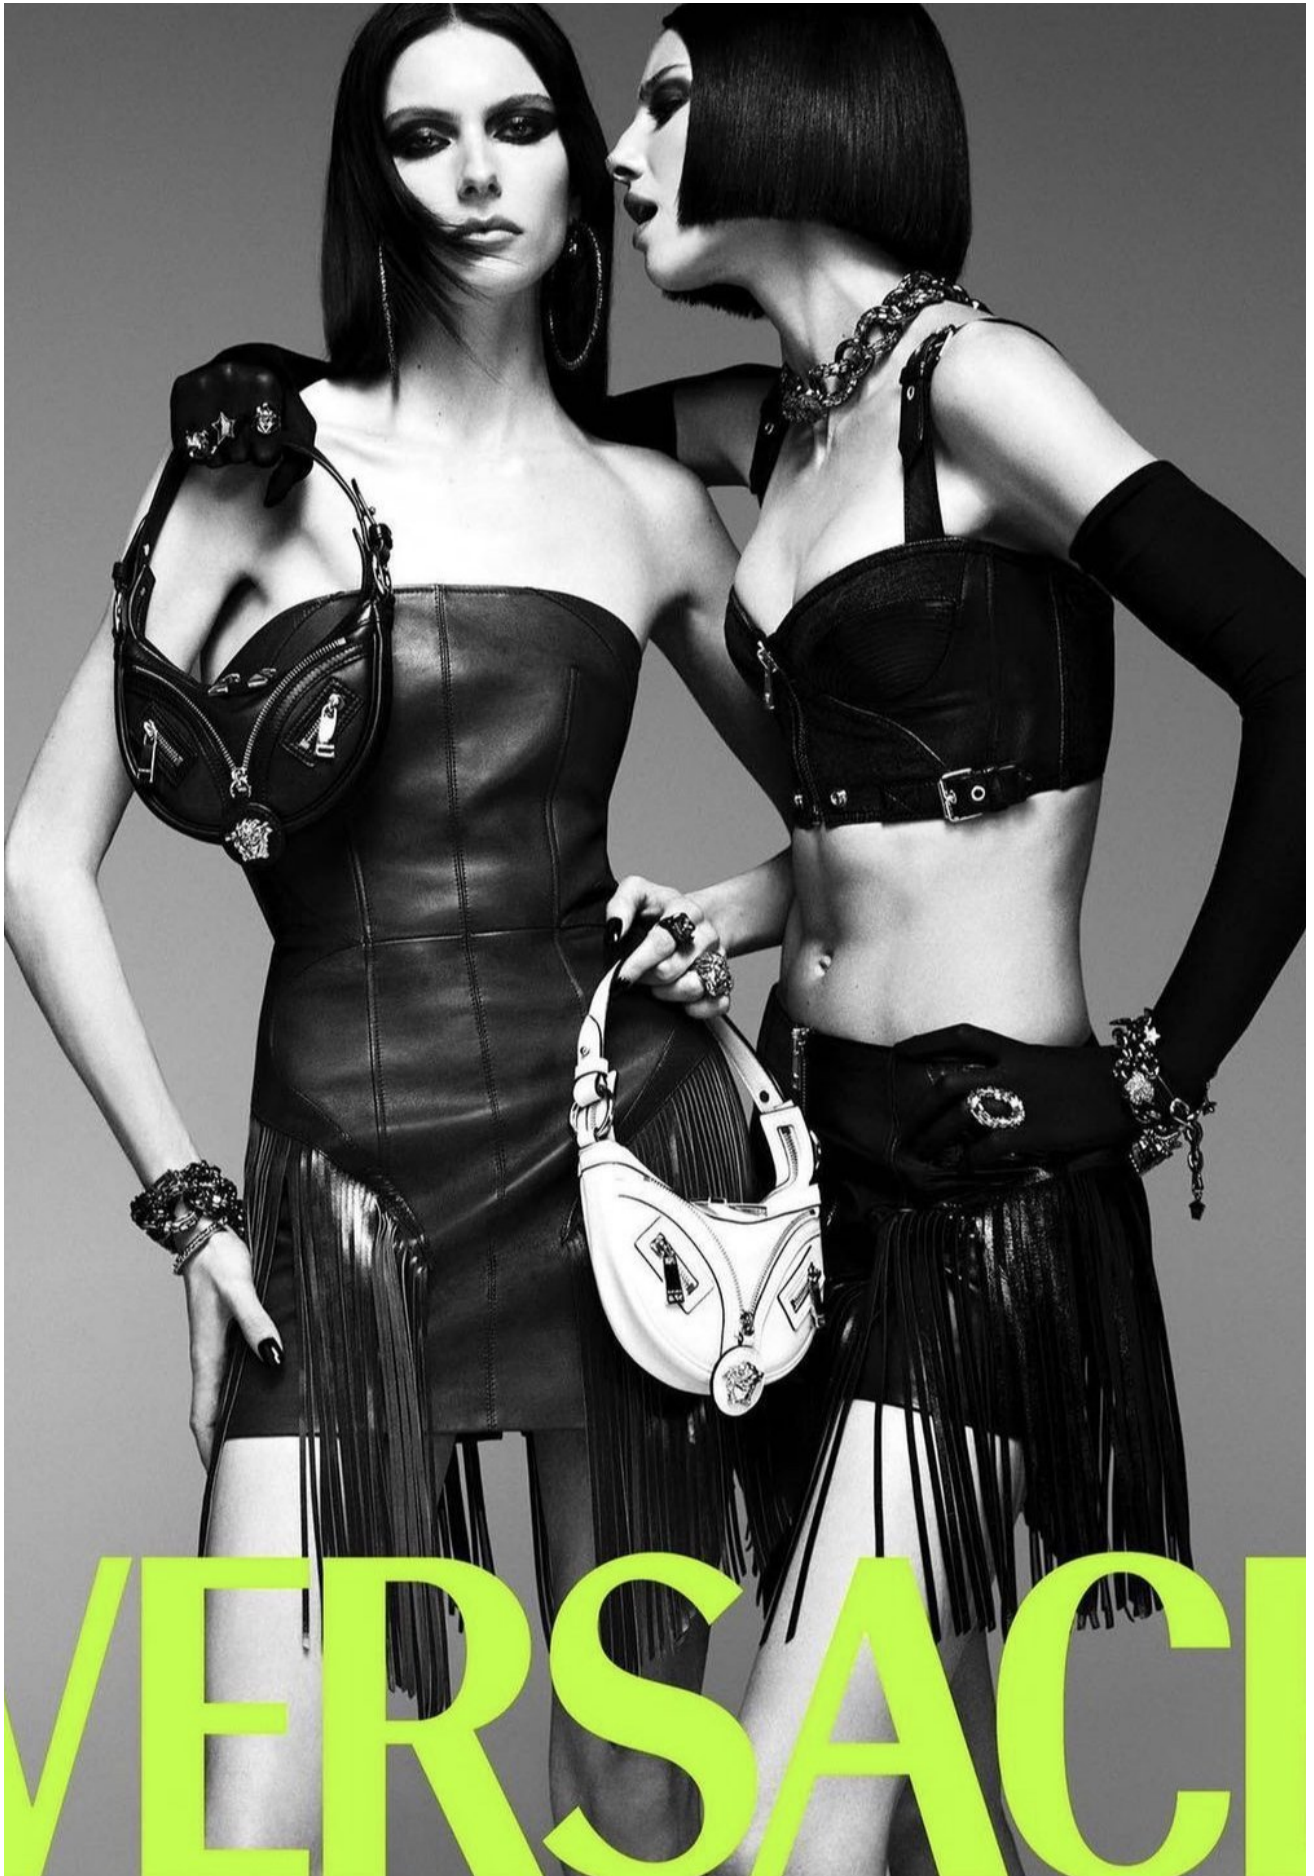

LUCY MARKOVIC

HEIGHT 180 / 5'11" | BUST 81 / 32 / B | WAIST 61 / 24 | HIPS 86 / 34" | HAIR BROWN | EYES BROWN

DRESS 6 | SHOES 8 AU / 39 EU

kult
AUSTRALIA