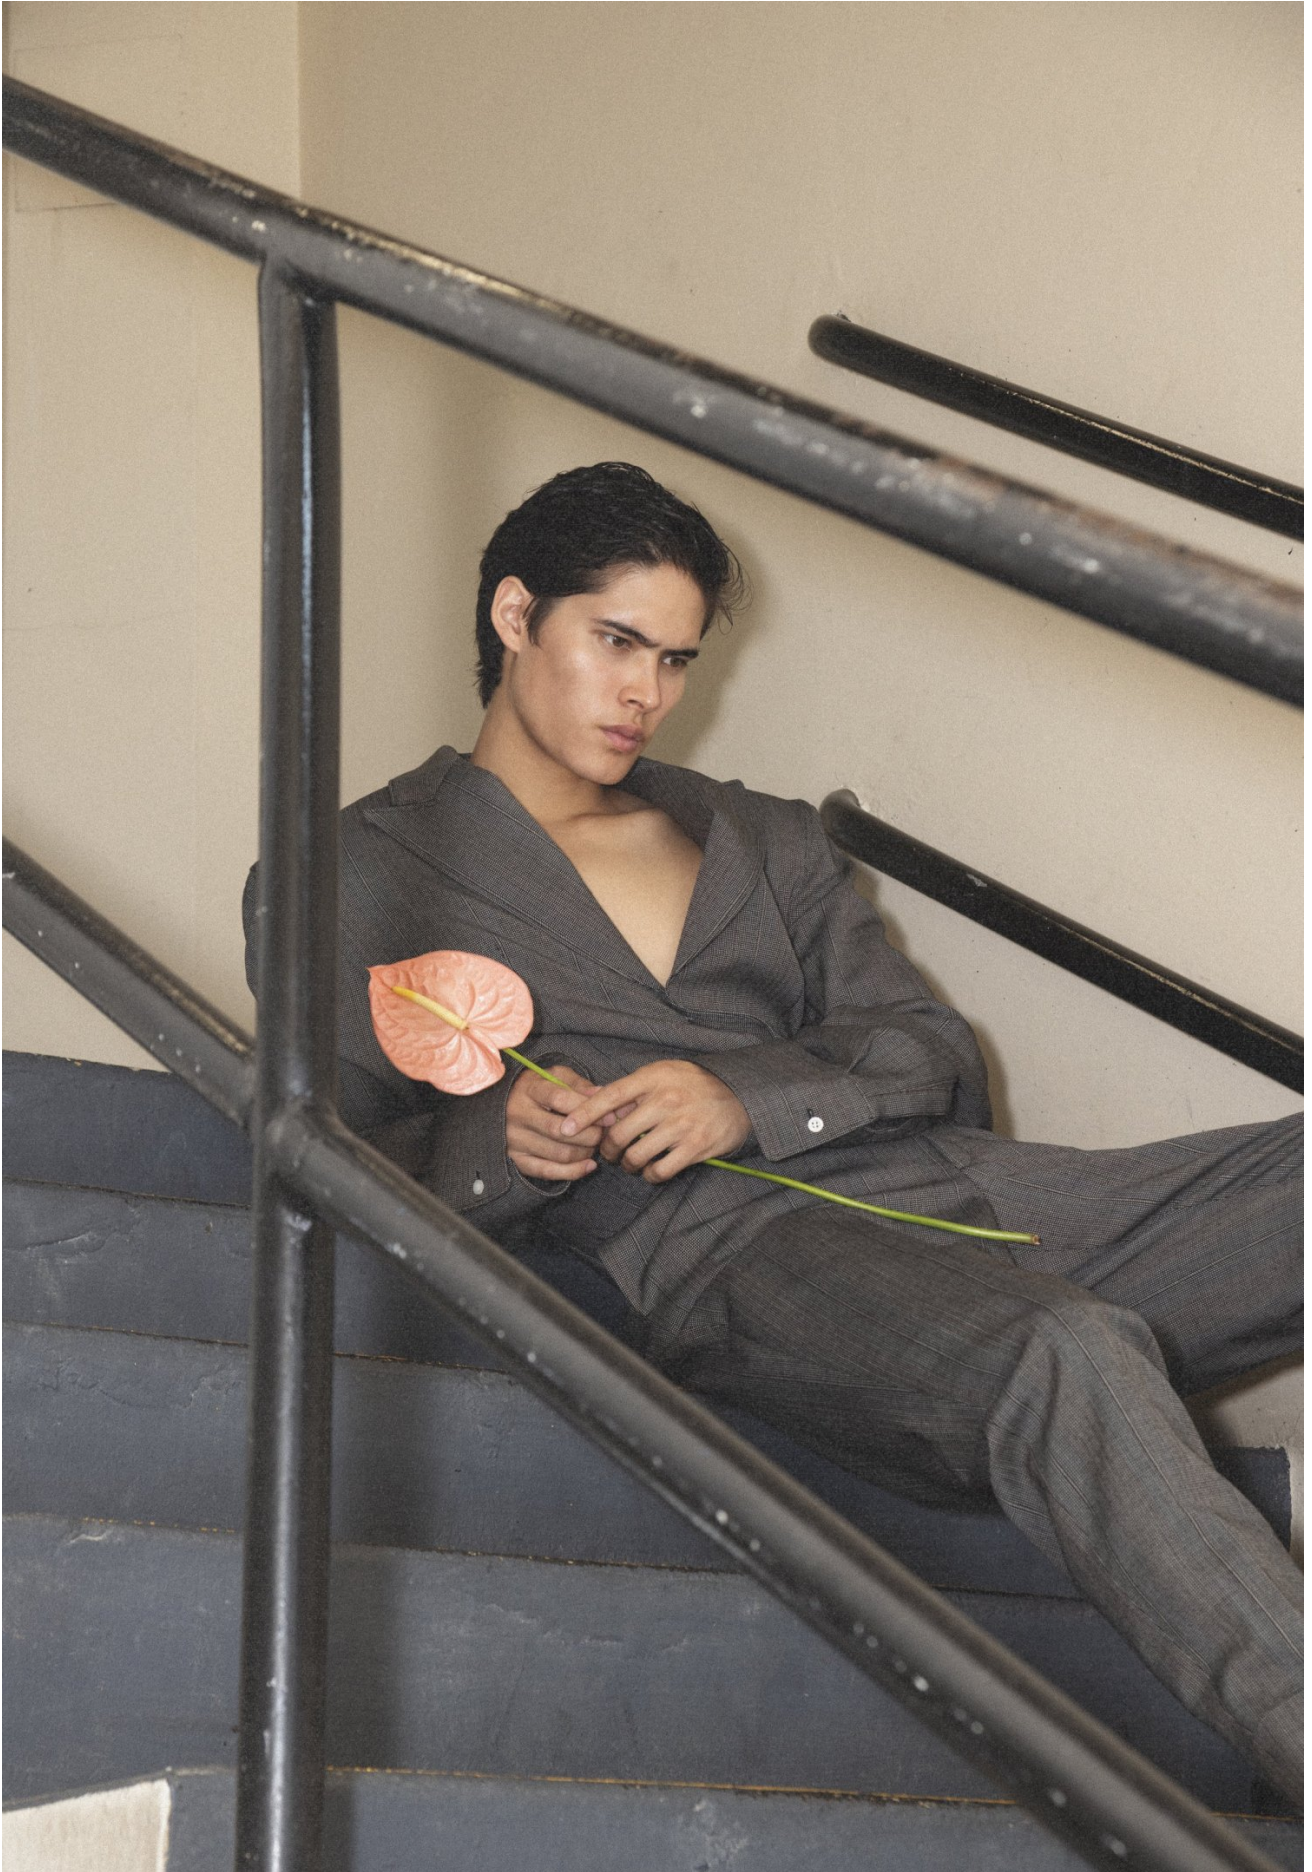

kult
AUSTRALIA

TEHILLAW

HEIGHT 185 / 6'1" | CHEST 96 / 38 | WAIST 79 / 31 | HIPS 95 / 37.5" | HAIR DARK BROWN | EYES HAZEL | SHOES 44 / 10

kult
AUSTRALIA

TEHILLAW

HEIGHT 185 / 6'1" | CHEST 96 / 38 | WAIST 79 / 31 | HIPS 95 / 37.5" | HAIR DARK BROWN | EYES HAZEL | SHOES 44 / 10