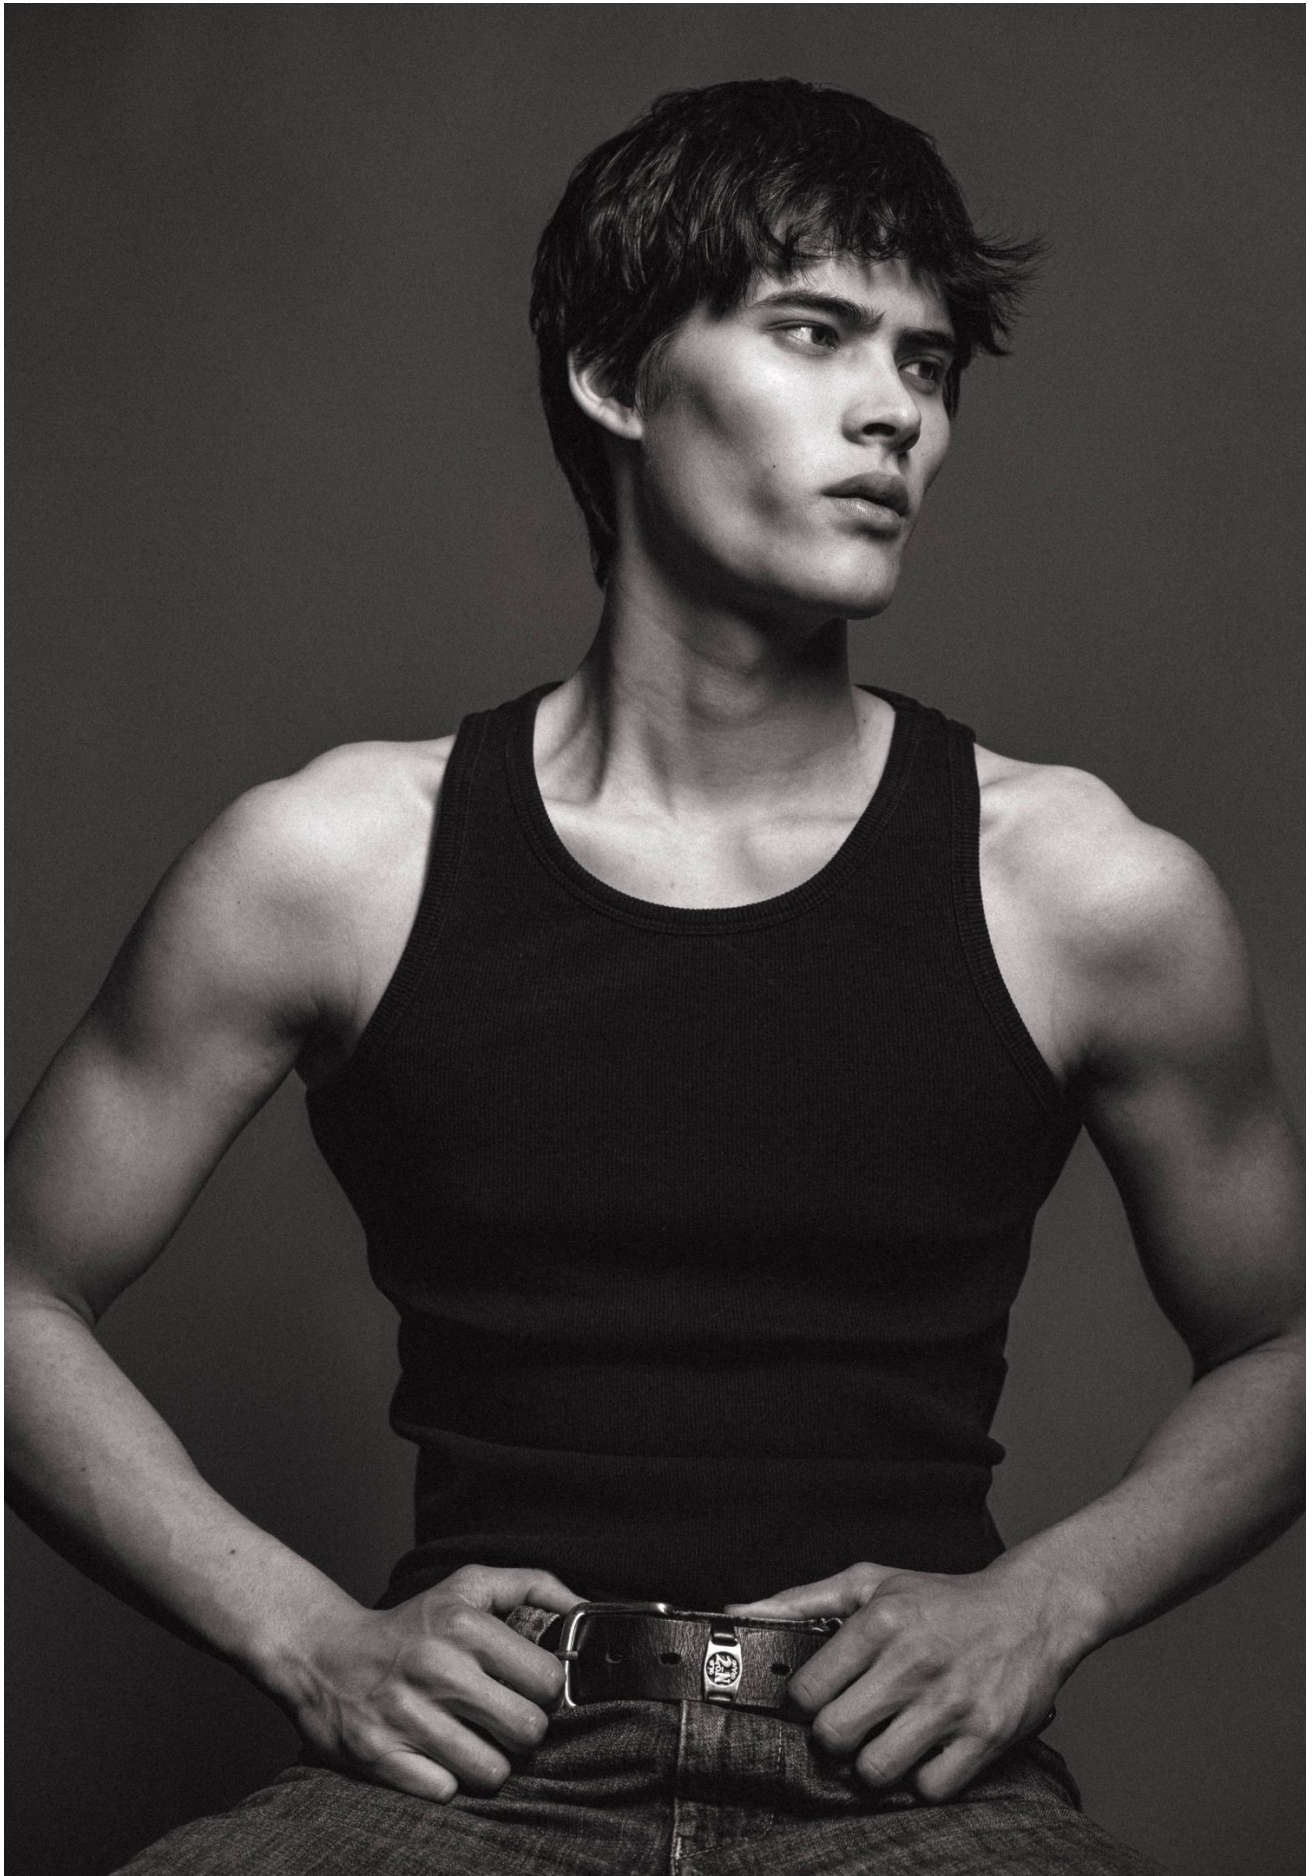

TEHILLAW

HEIGHT 185 / 6'1" | CHEST 96 / 38 | WAIST 79 / 31 | HIPS 95 / 37.5" | HAIR DARK BROWN | EYES HAZEL | SHOES 44 / 10

kult
AUSTRALIA