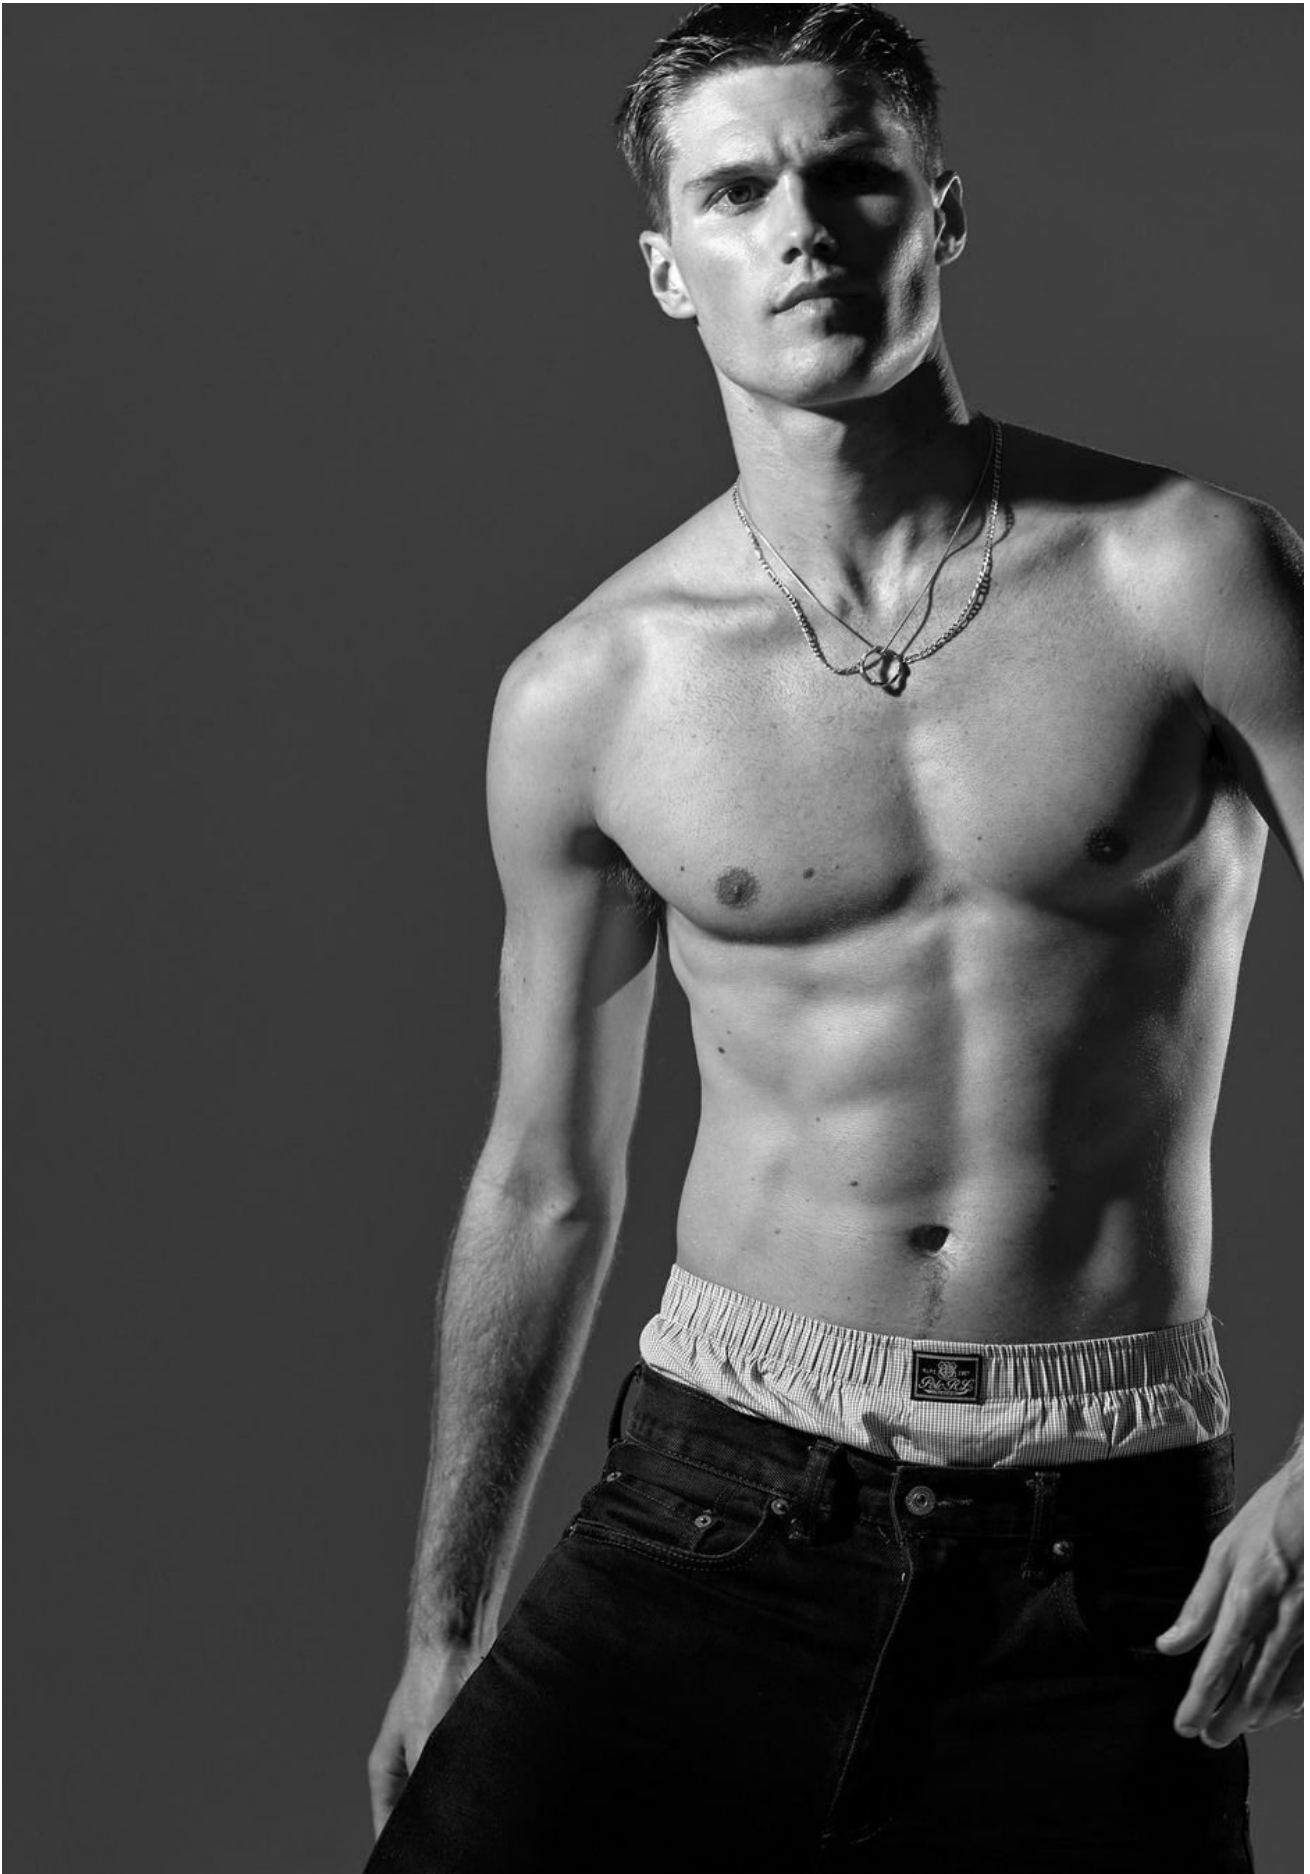

NICK TRUELOVE

HEIGHT 188 / 6'2" | CHEST 97 / 38 | WAIST 81 / 32 | HAIR BLONDE | EYES BROWN | SHOES 44.5 / 10.5
SUIT 48 / 38 | COLLAR 39 / 15.5

kult
AUSTRALIA