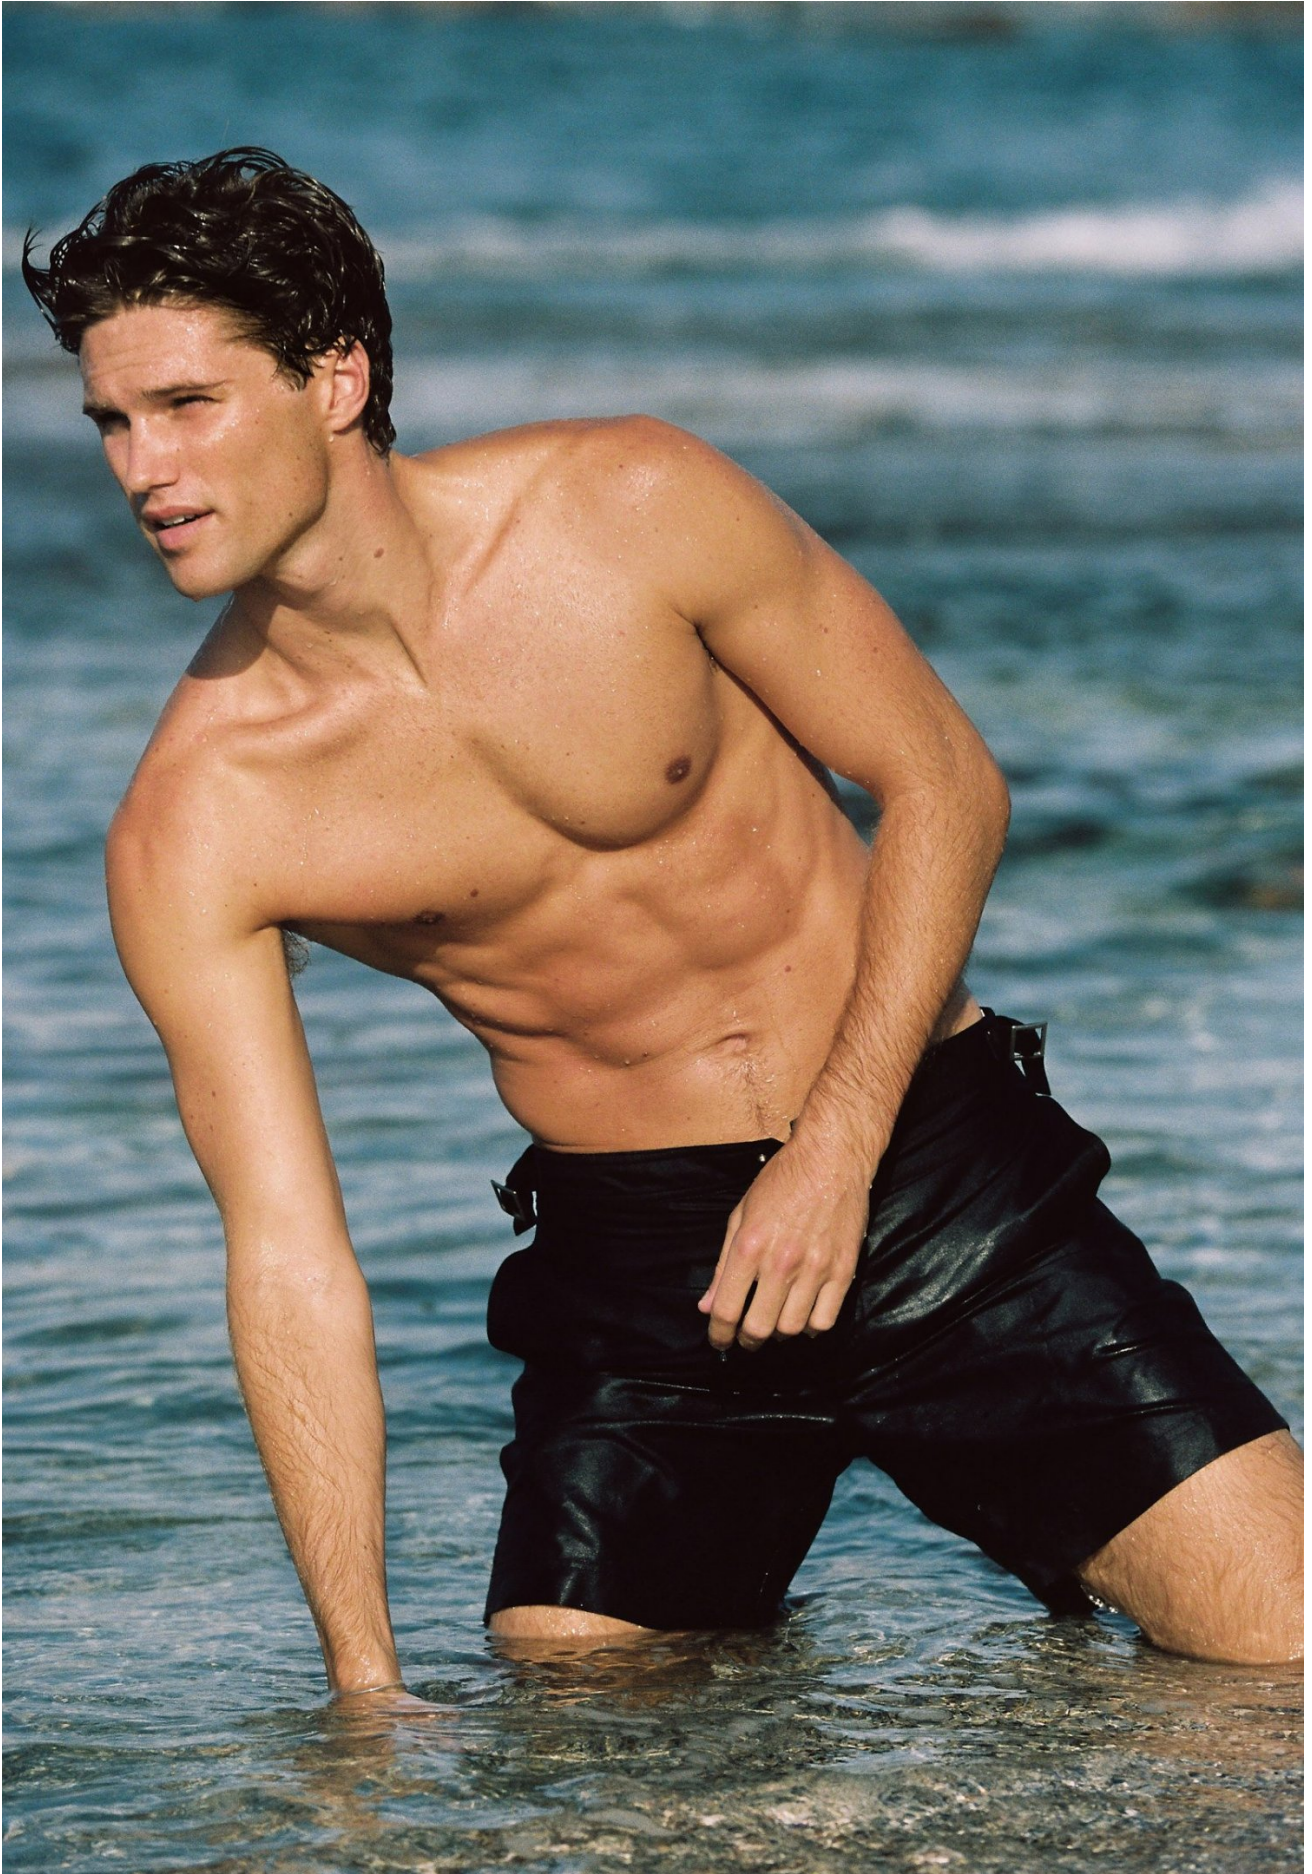

NICK TRUELOVE

HEIGHT 188 / 6'2" | CHEST 97 / 38 | WAIST 81 / 32 | HAIR BLONDE | EYES BROWN | SHOES 44.5 / 10.5
SUIT 48 / 38 | COLLAR 39 / 15.5

kult
AUSTRALIA