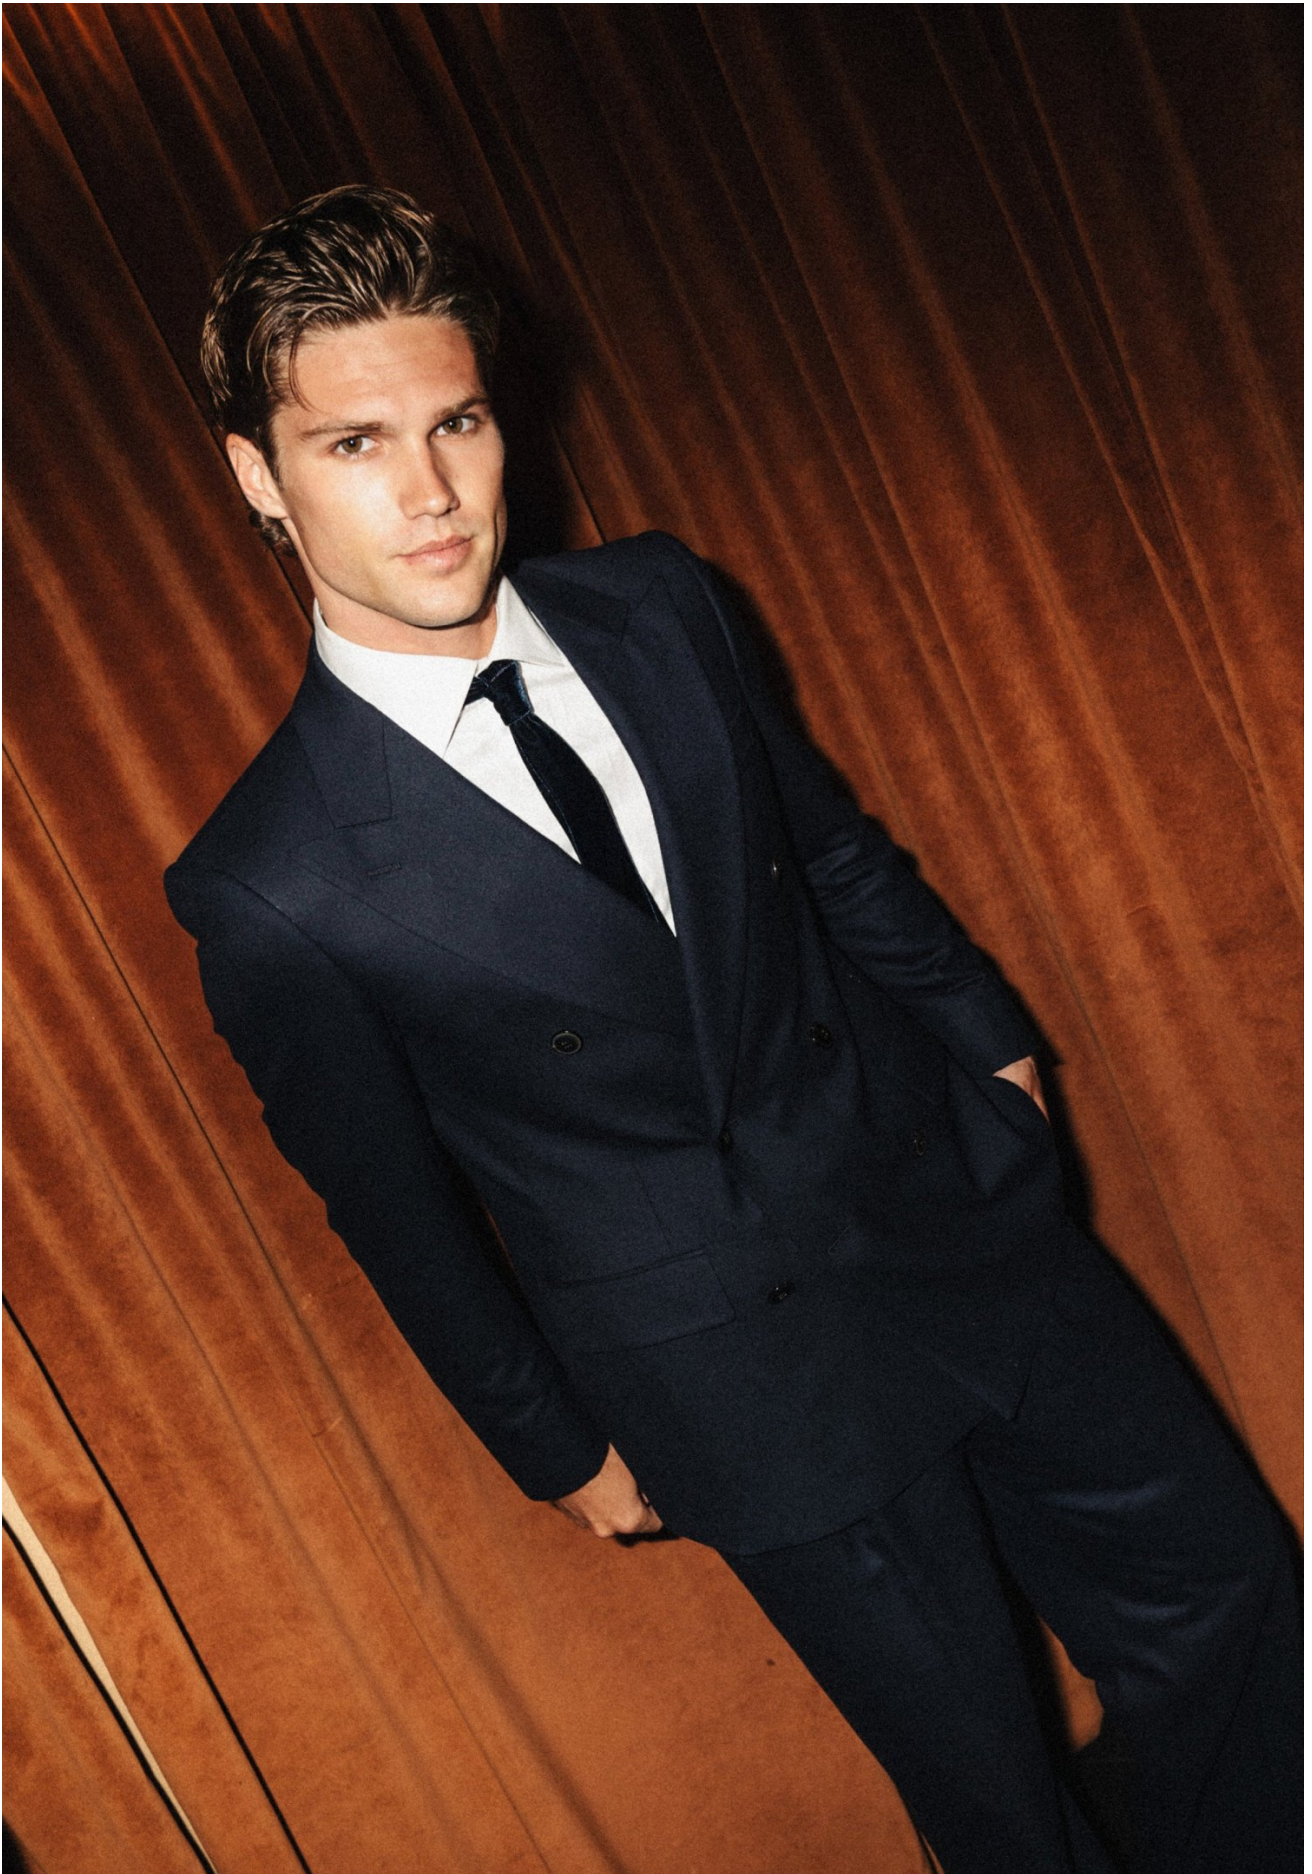

NICK TRUELOVE

HEIGHT 188 / 6'2" | CHEST 97 / 38 | WAIST 81 / 32 | HAIR BLONDE | EYES BROWN | SHOES 44.5 / 10.5
SUIT 48 / 38 | COLLAR 39 / 15.5

kult
AUSTRALIA