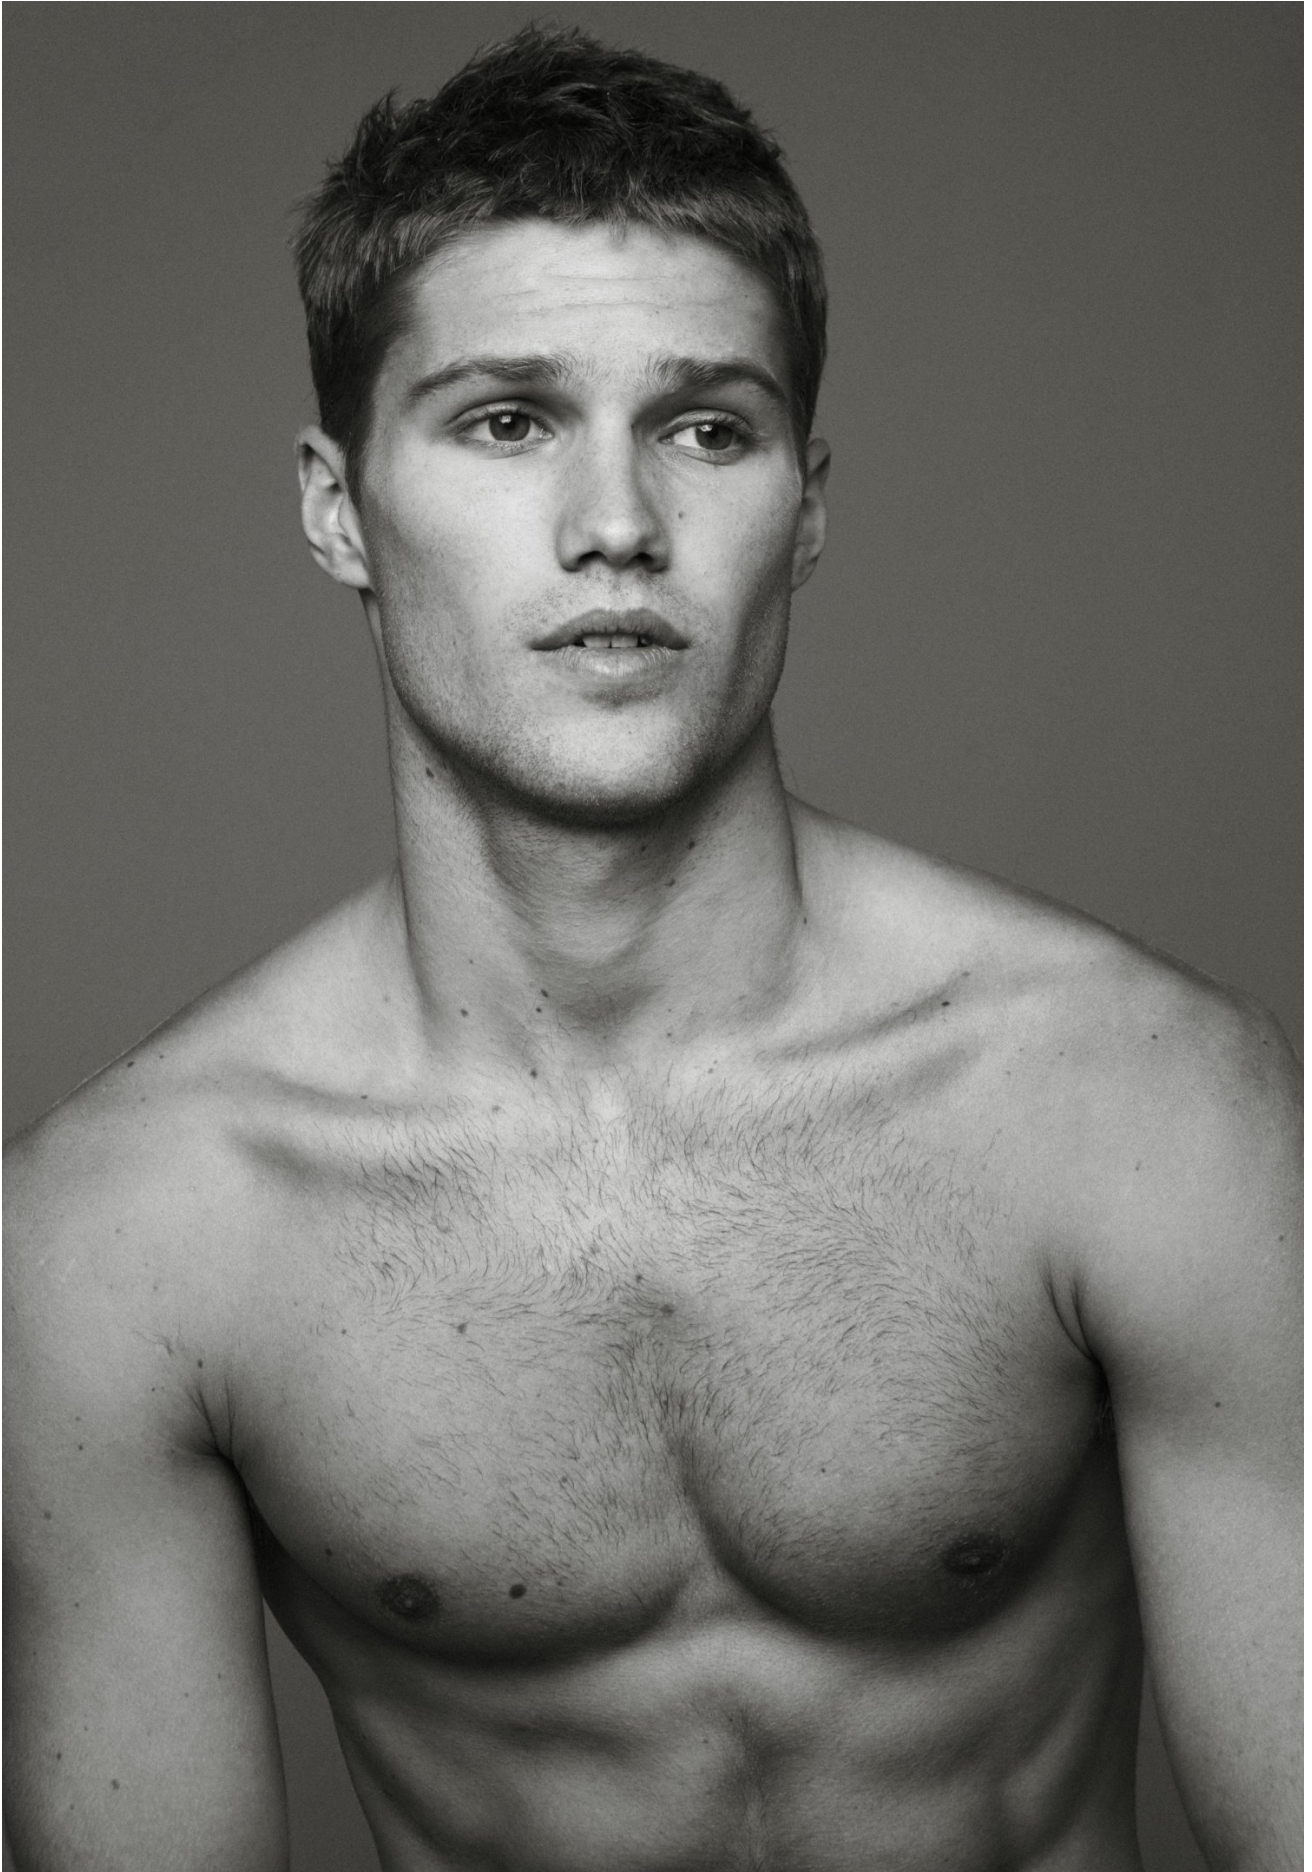

NICK TRUELOVE

HEIGHT 188 / 6'2" | CHEST 97 / 38 | WAIST 81 / 32 | HAIR BLONDE | EYES BROWN | SHOES 44.5 / 10.5
SUIT 48 / 38 | COLLAR 39 / 15.5

kult
AUSTRALIA