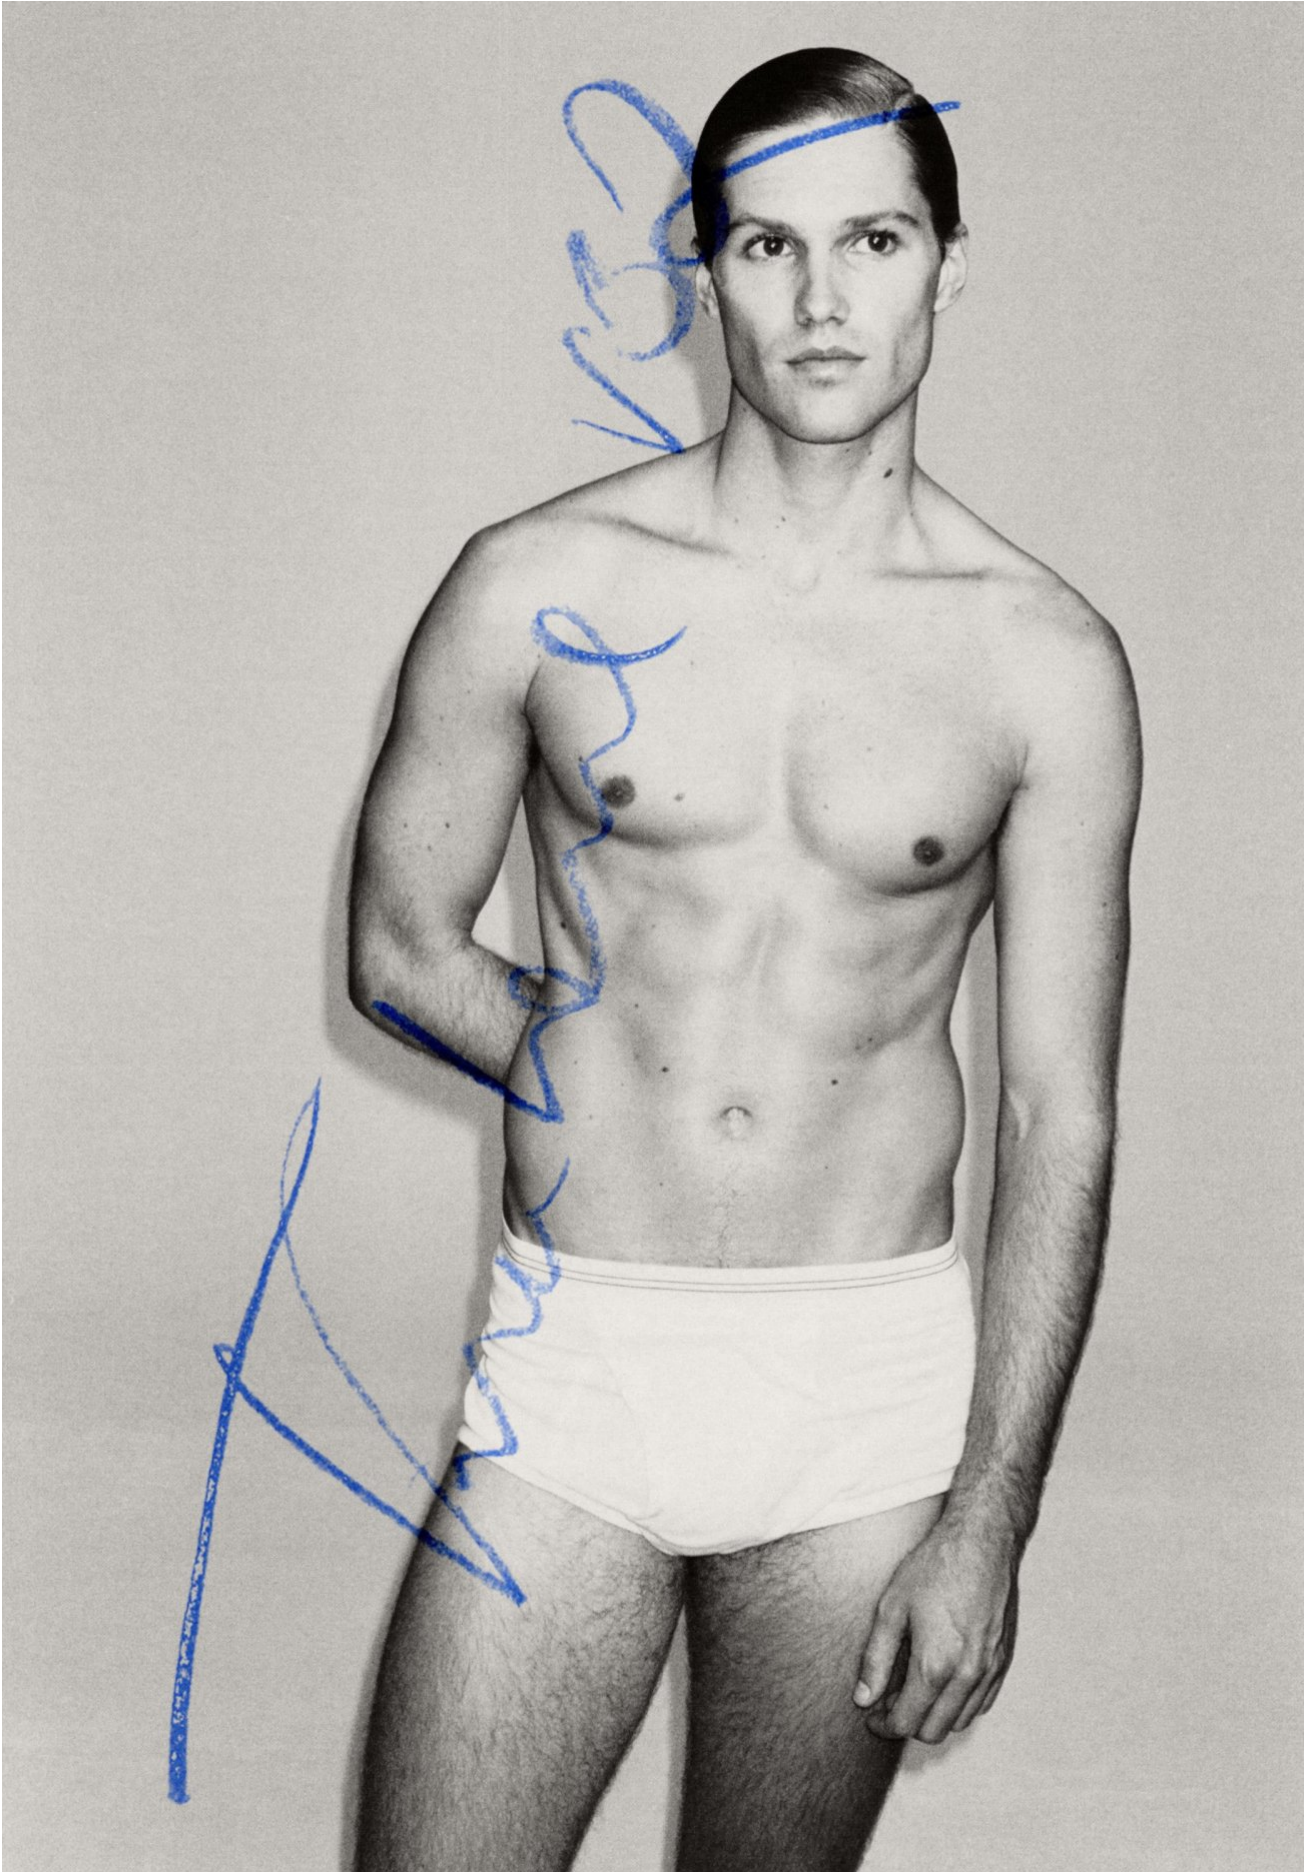

NICK TRUELOVE

HEIGHT 188 / 6'2" | CHEST 97 / 38 | WAIST 81 / 32 | HAIR BLONDE | EYES BROWN | SHOES 44.5 / 10.5
SUIT 48 / 38 | COLLAR 39 / 15.5

kult
AUSTRALIA