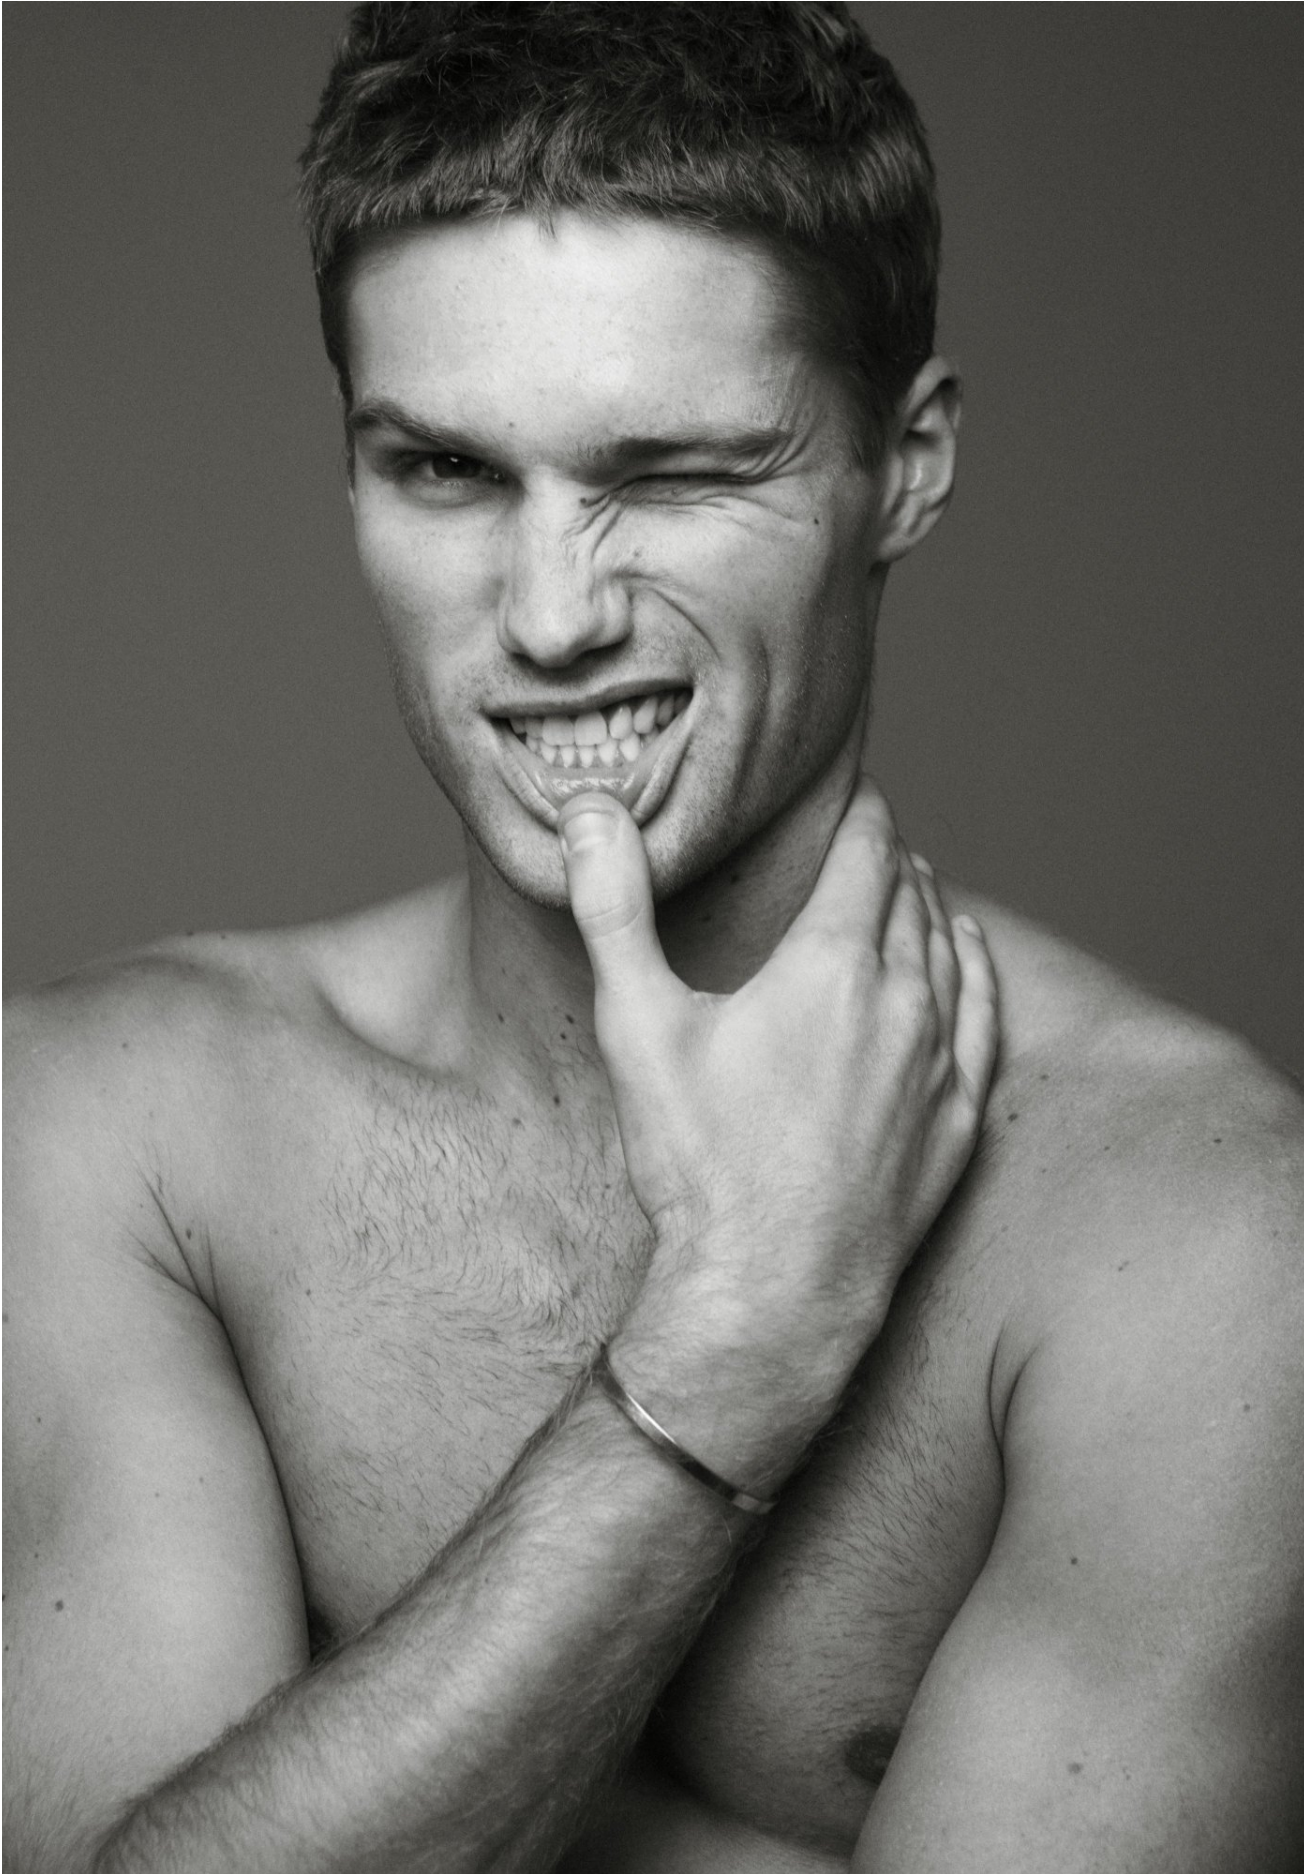

NICK TRUELOVE

HEIGHT 188 / 6'2" | CHEST 97 / 38 | WAIST 81 / 32 | HAIR BLONDE | EYES BROWN | SHOES 44.5 / 10.5
SUIT 48 / 38 | COLLAR 39 / 15.5

kult
AUSTRALIA