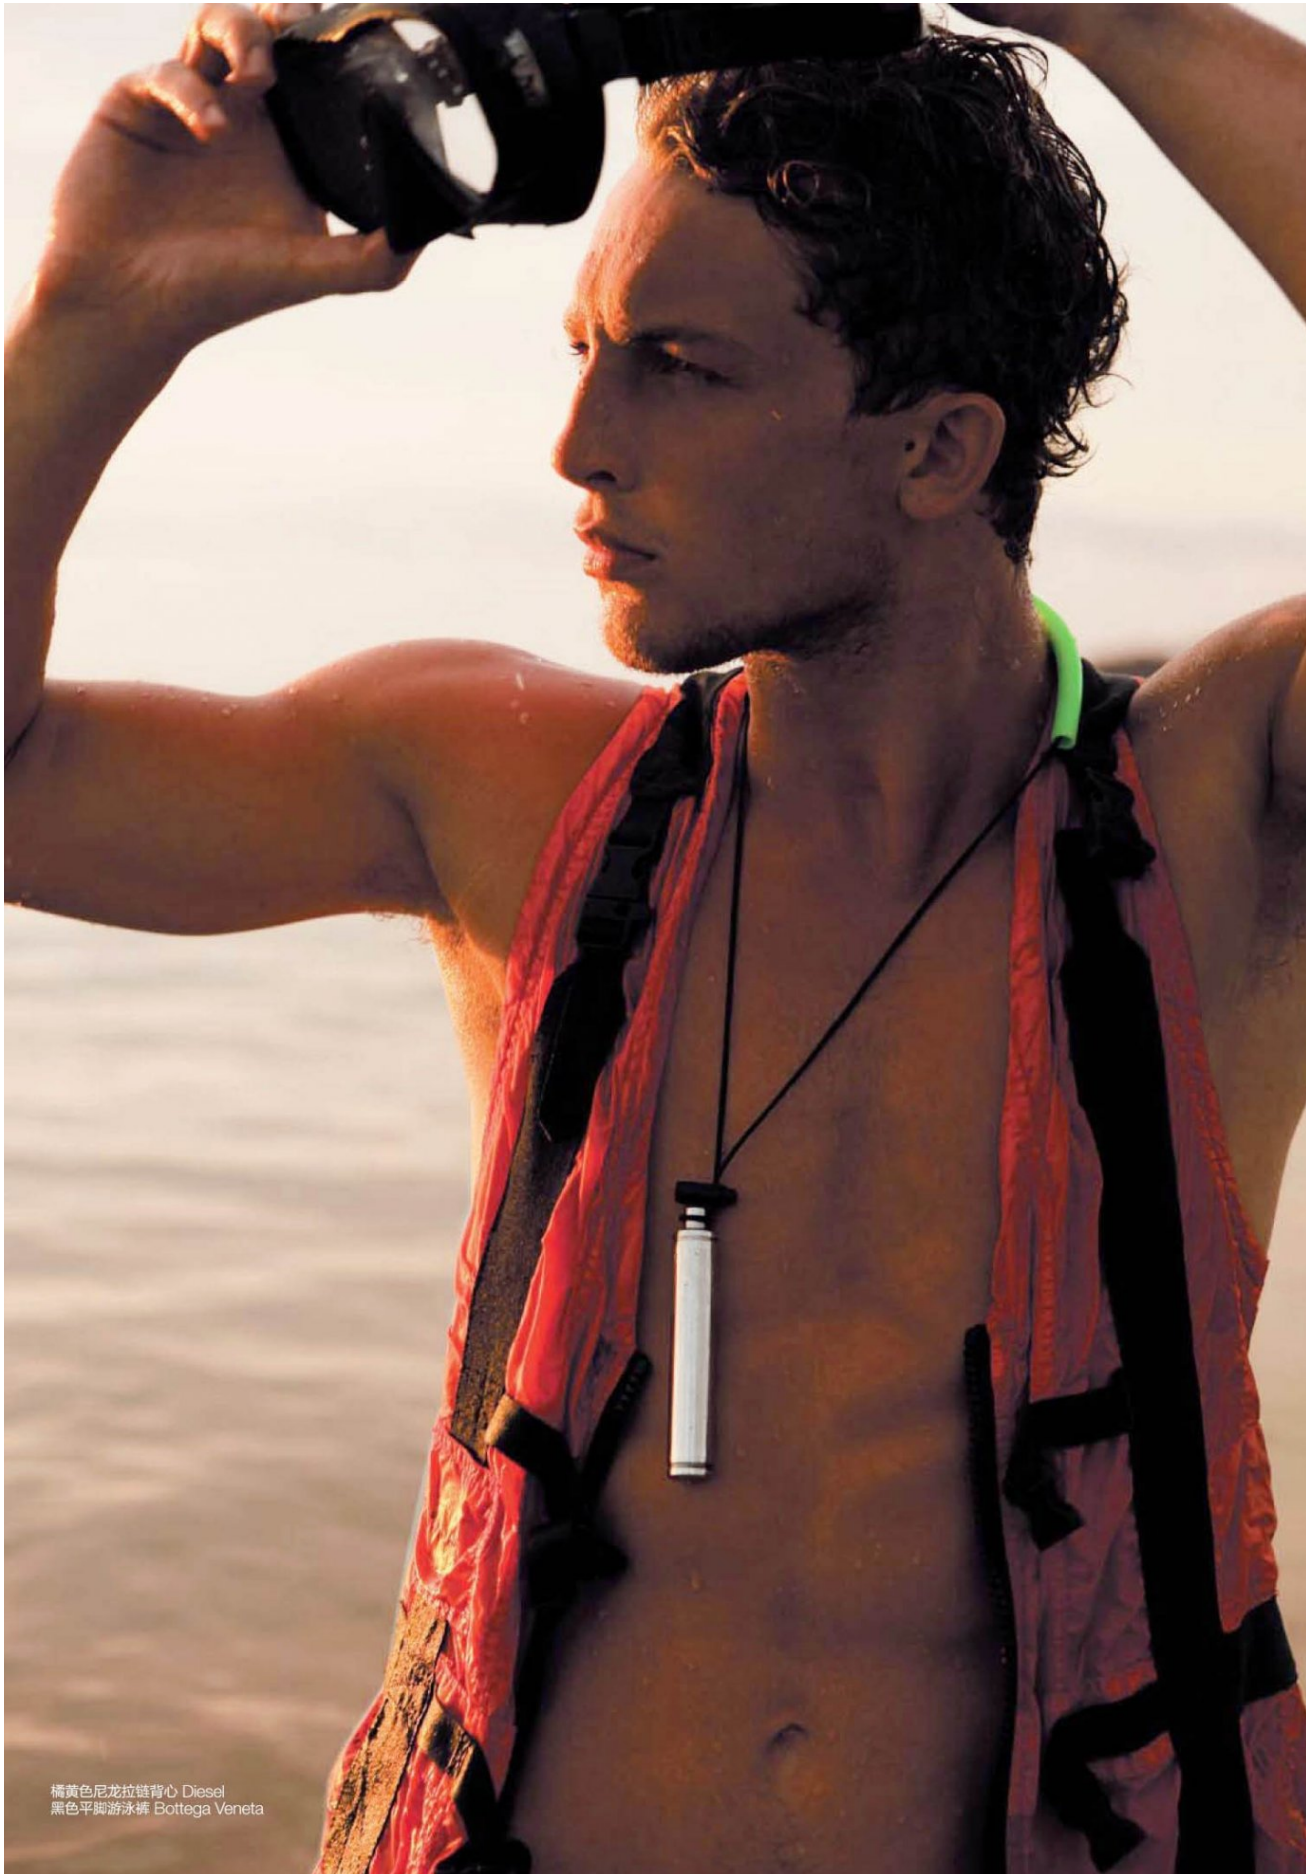

BEN WADDELL

橘黄色尼龙拉链背心 Diesel
黑色平脚游泳裤 Bottega Veneta

HEIGHT 186 / 6'1.5" | CHEST 98 / 38.5 | WAIST 81 / 32 | HAIR DARK BLONDE | EYES BLUE | SHOES 44.5 / 10.5

kult
AUSTRALIA