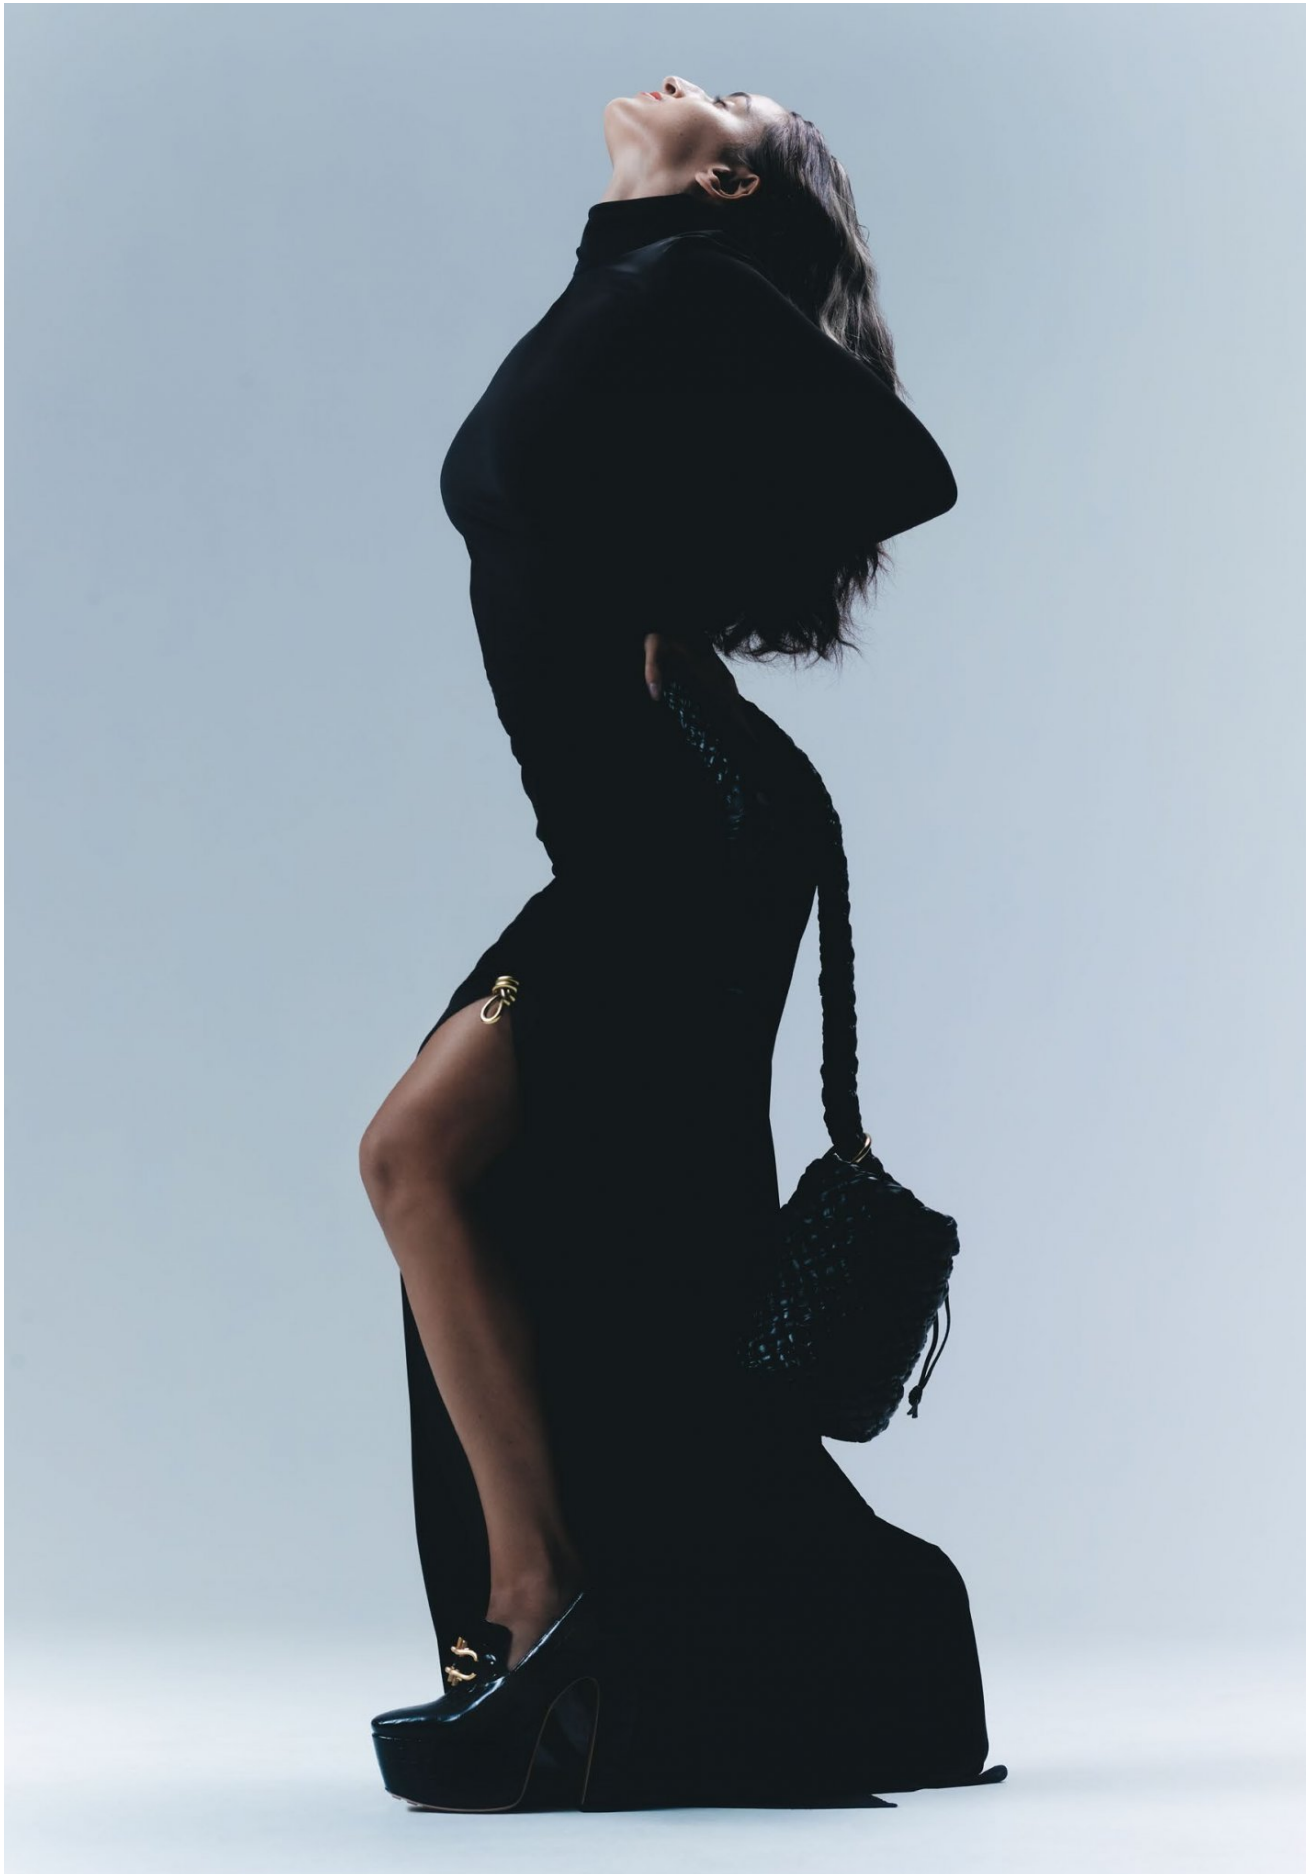

DRESS 6 | SHOES 7 AU / 38 EU

kult
AUSTRALIA

BELLA THOMAS

HEIGHT 171 / 5'7.5" | BUST 81 / 32 / B | WAIST 61 / 24 | HIPS 86 / 34" | HAIR BROWN | EYES GREEN

DRESS 6 | SHOES 7 AU / 38 EU

kult
AUSTRALIA

BELLA THOMAS