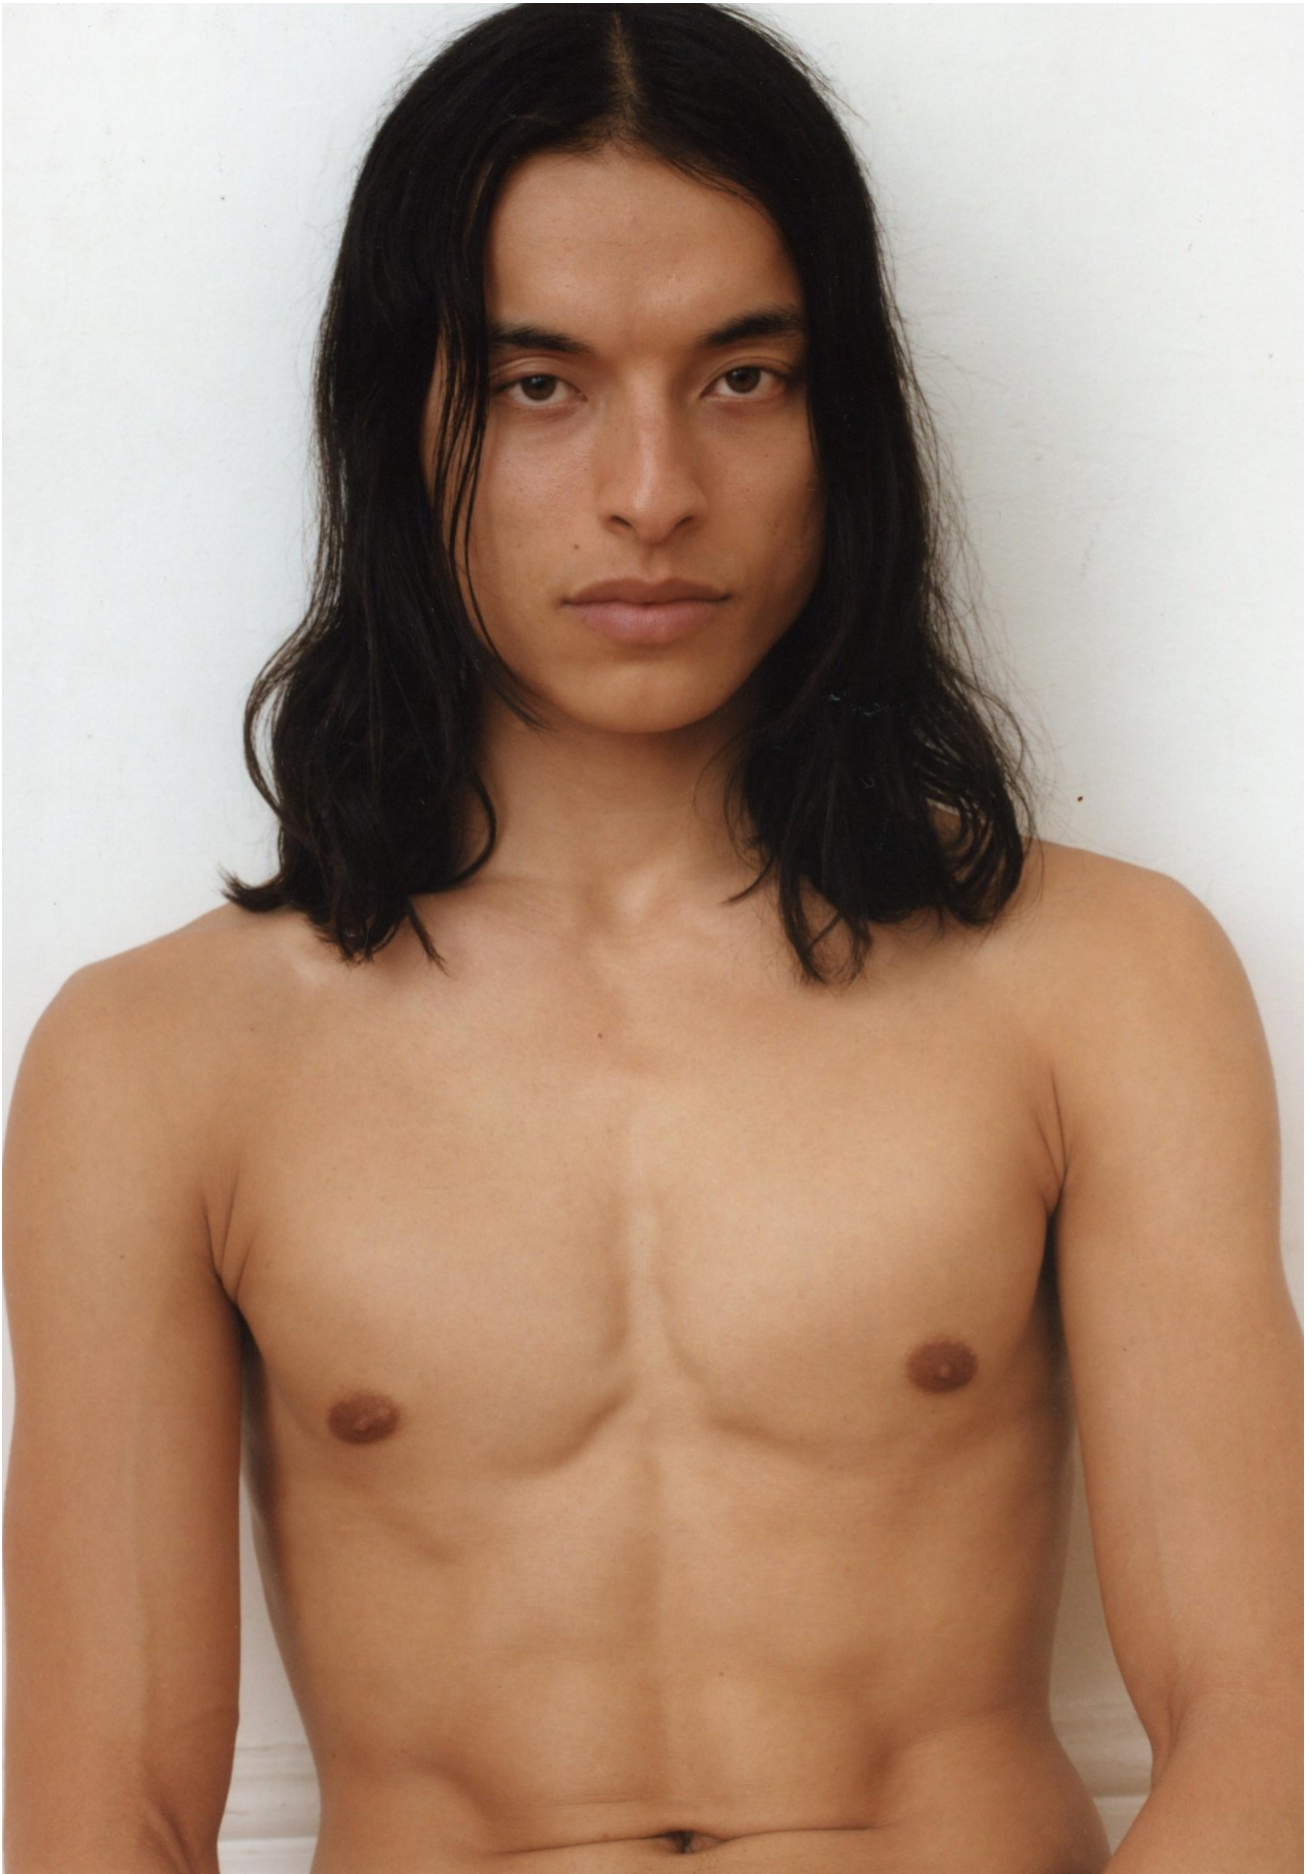

ADAM ZAMMIT

HEIGHT 186 / 6'1.5" | CHEST 94 / 37 | WAIST 79 / 31 | HAIR DARK BROWN | EYES HAZEL | SHOES 44.5 / 10.5

kult
AUSTRALIA