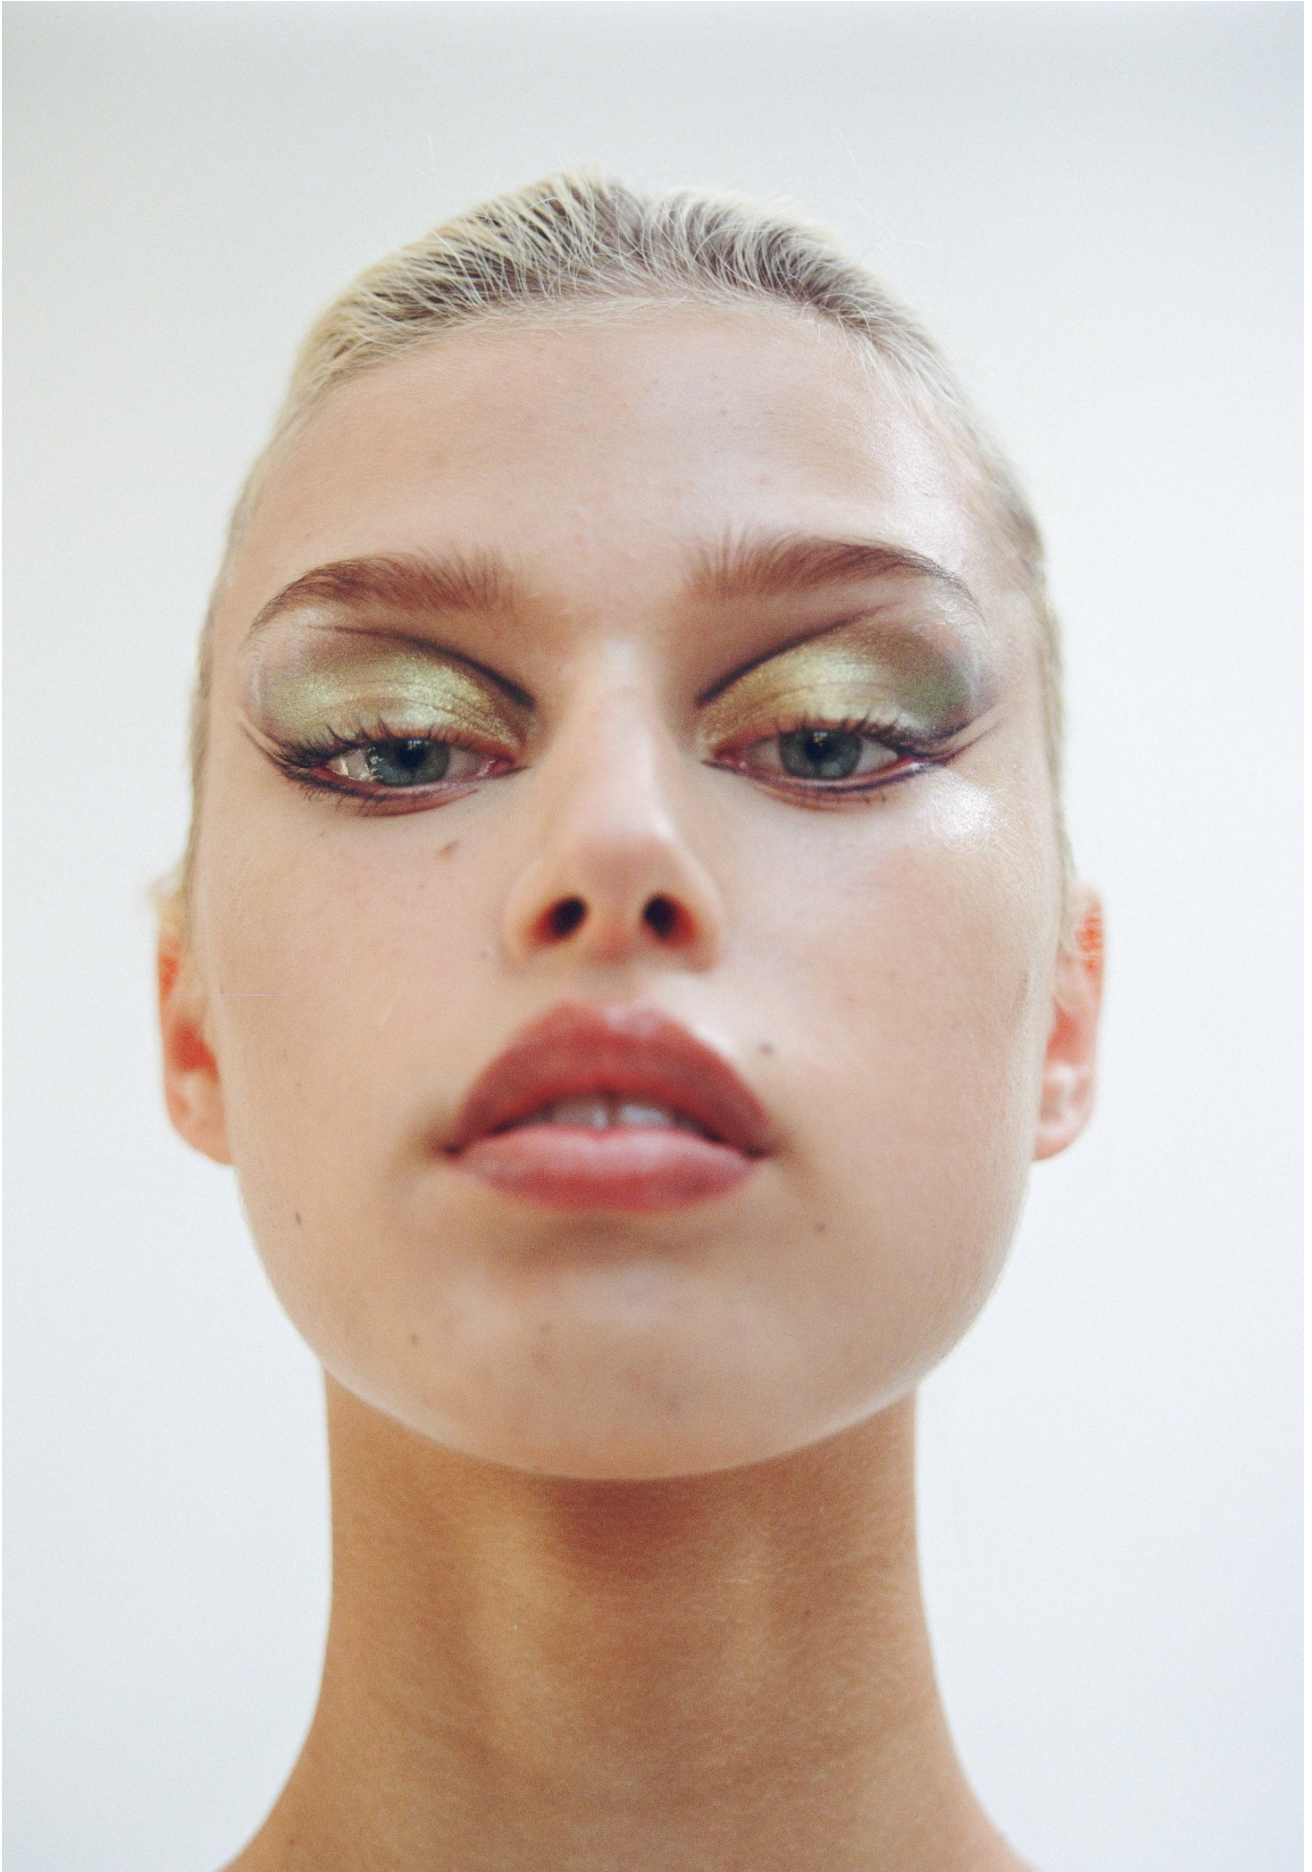

LILY HOFFMAN

HEIGHT 168 / 5'6" | BUST 86 / 34 / D | WAIST 66 / 26 | HIPS 84 / 33" | HAIR BLONDE | EYES BLUE | SHOES 8 AU / 39 EU

kult
AUSTRALIA