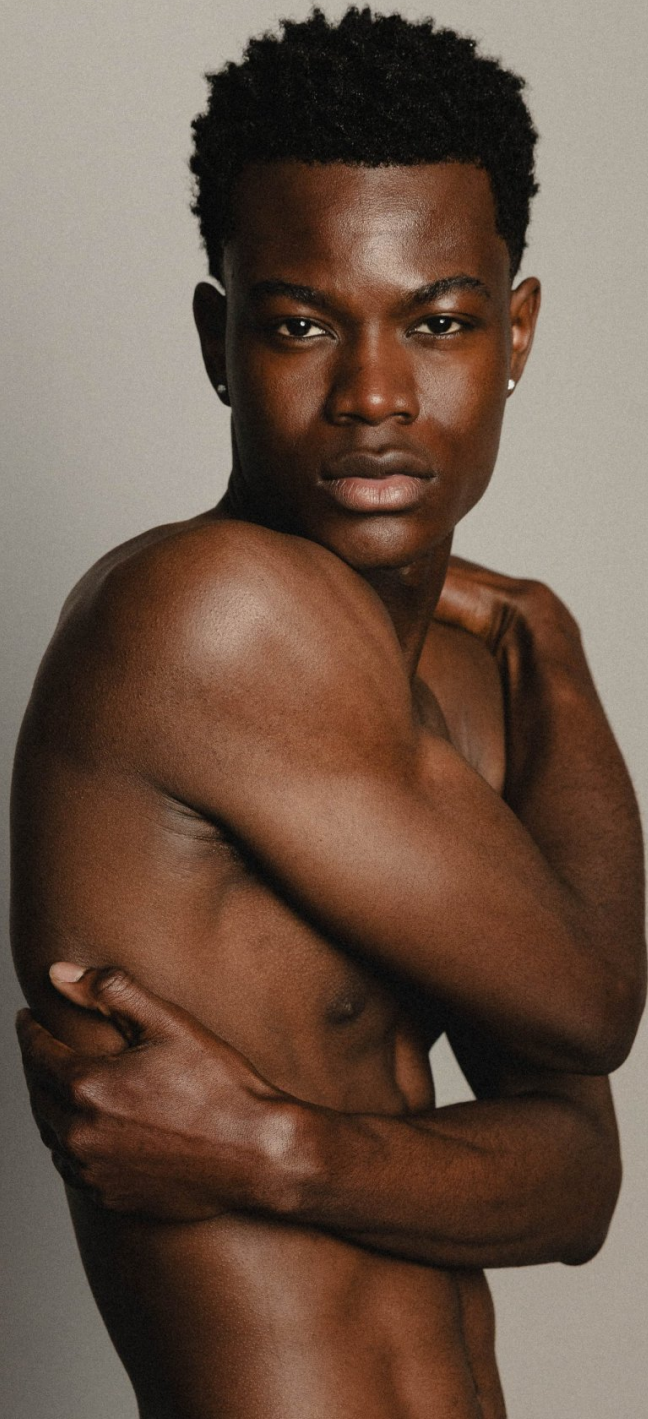

kult
AUSTRALIA

DANIEL ONAGHISE

DANIEL ONAGHISE

HEIGHT 185 / 6'1" | CHEST 94 / 37 | WAIST 80 / 31.5 | HAIR BLACK | EYES BROWN | SHOES 45.5 / 11.5

 [emerald.xv](https://www.instagram.com/emerald.xv)