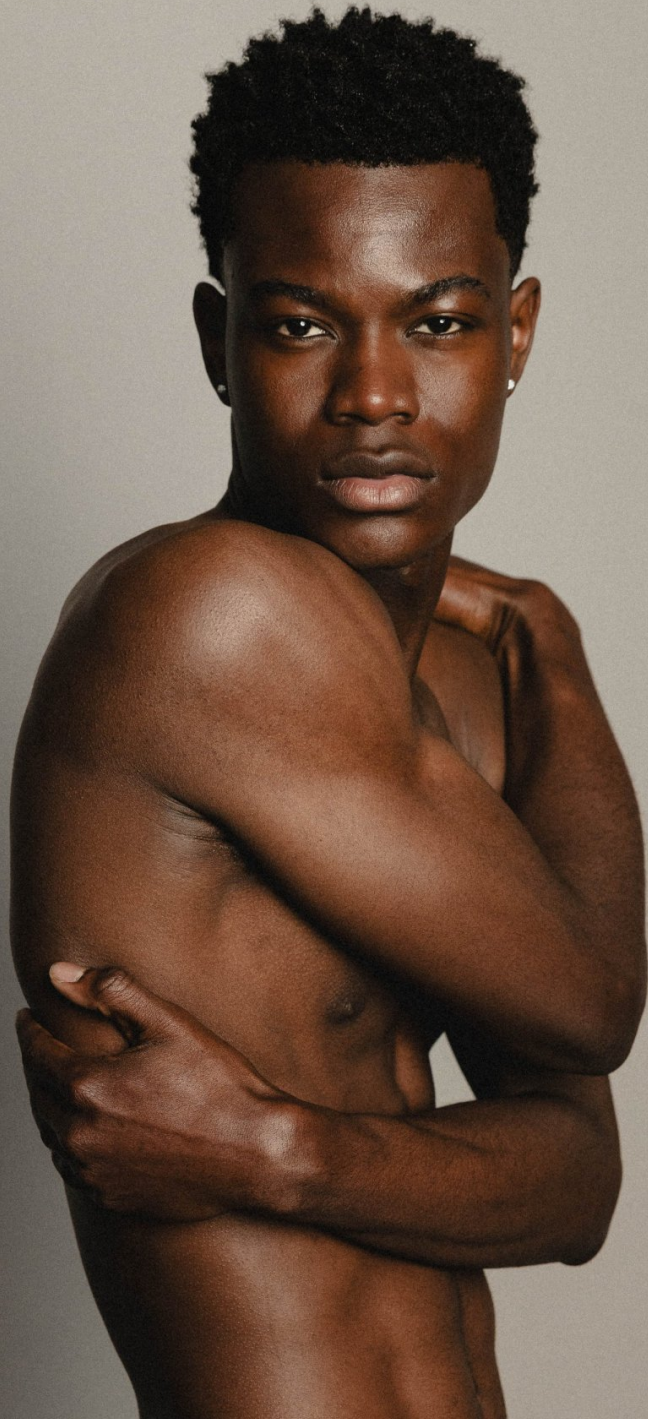

kult  
AUSTRALIA

DANIEL ONAGHISE

# DANIEL ONAGHISE

HEIGHT 185 / 6'1" | CHEST 94 / 37 | WAIST 80 / 31.5 | HAIR BLACK | EYES BROWN | SHOES 45.5 / 11.5

 [emerald.xv](https://www.instagram.com/emerald.xv)