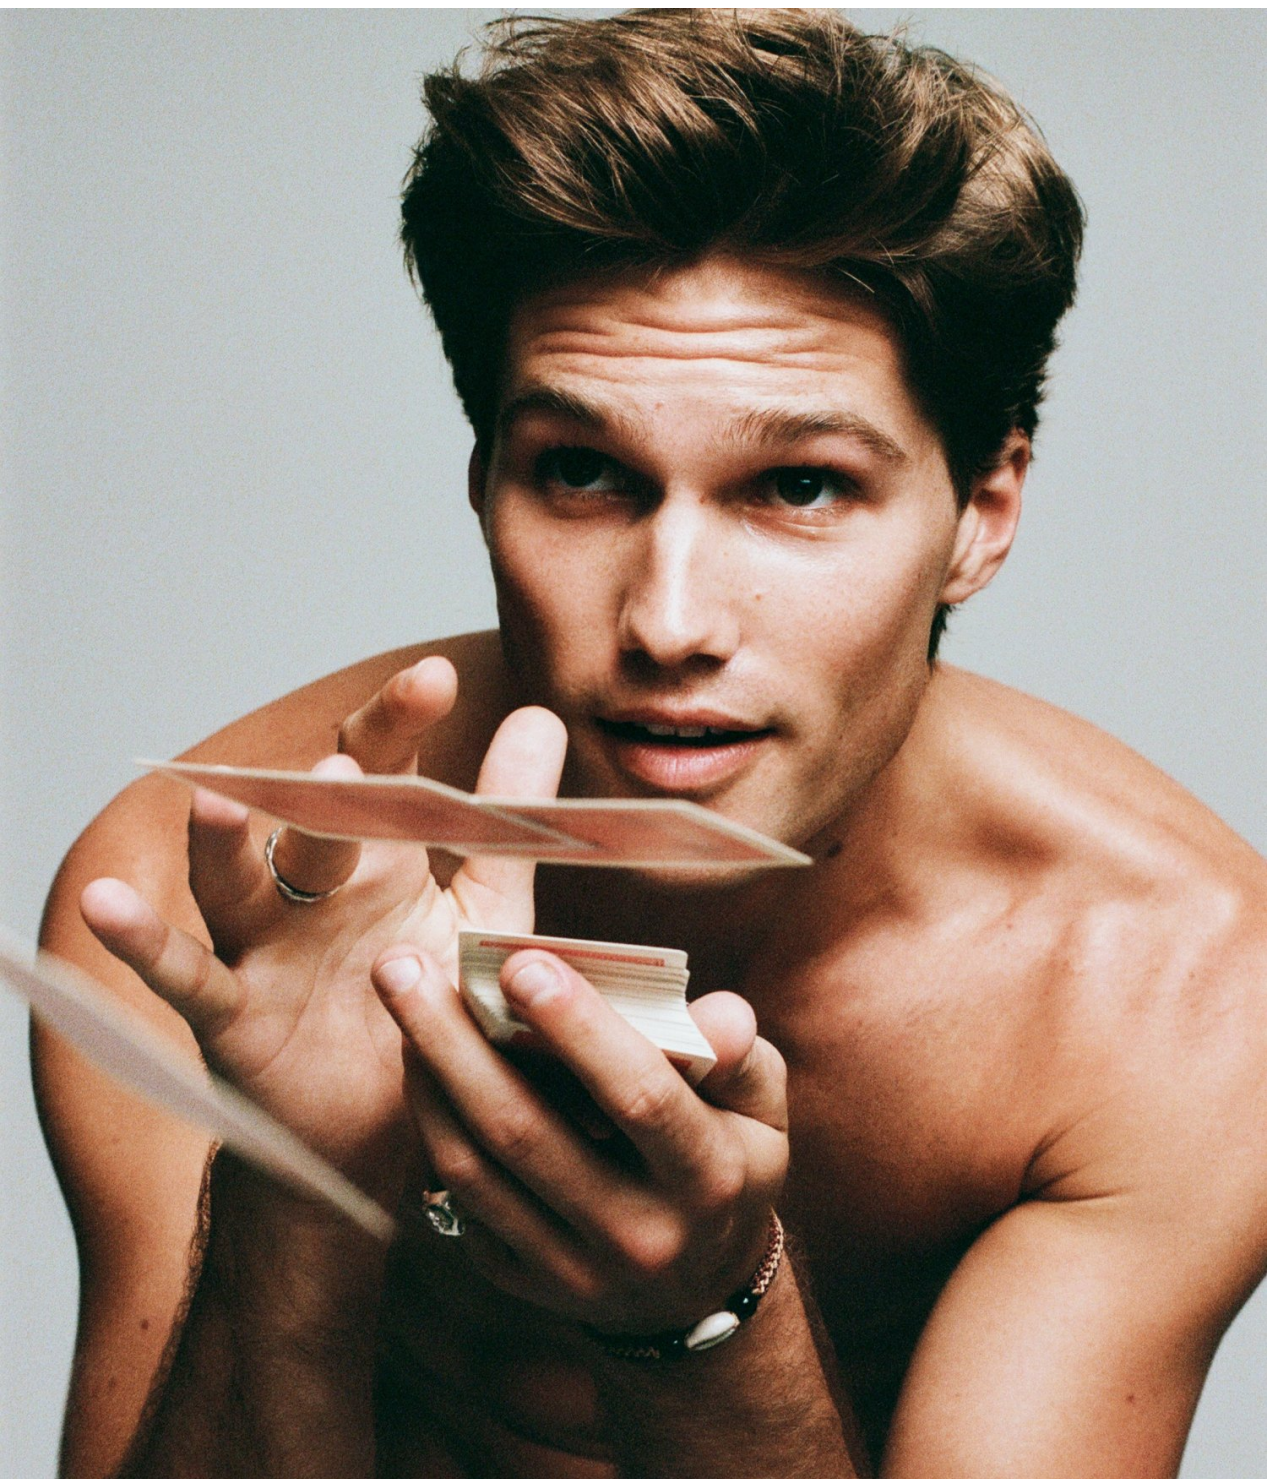

kult
AUSTRALIA

NICK TRUELOVE

NICK TRUELOVE

HEIGHT 188 / 6'2" | CHEST 97 / 38 | WAIST 81 / 32 | HAIR BLONDE | EYES BROWN | SHOES 44.5 / 10.5

SUIT 48 / 38 | COLLAR 39 / 15.5

 [nicktruelove](https://www.instagram.com/nicktruelove)